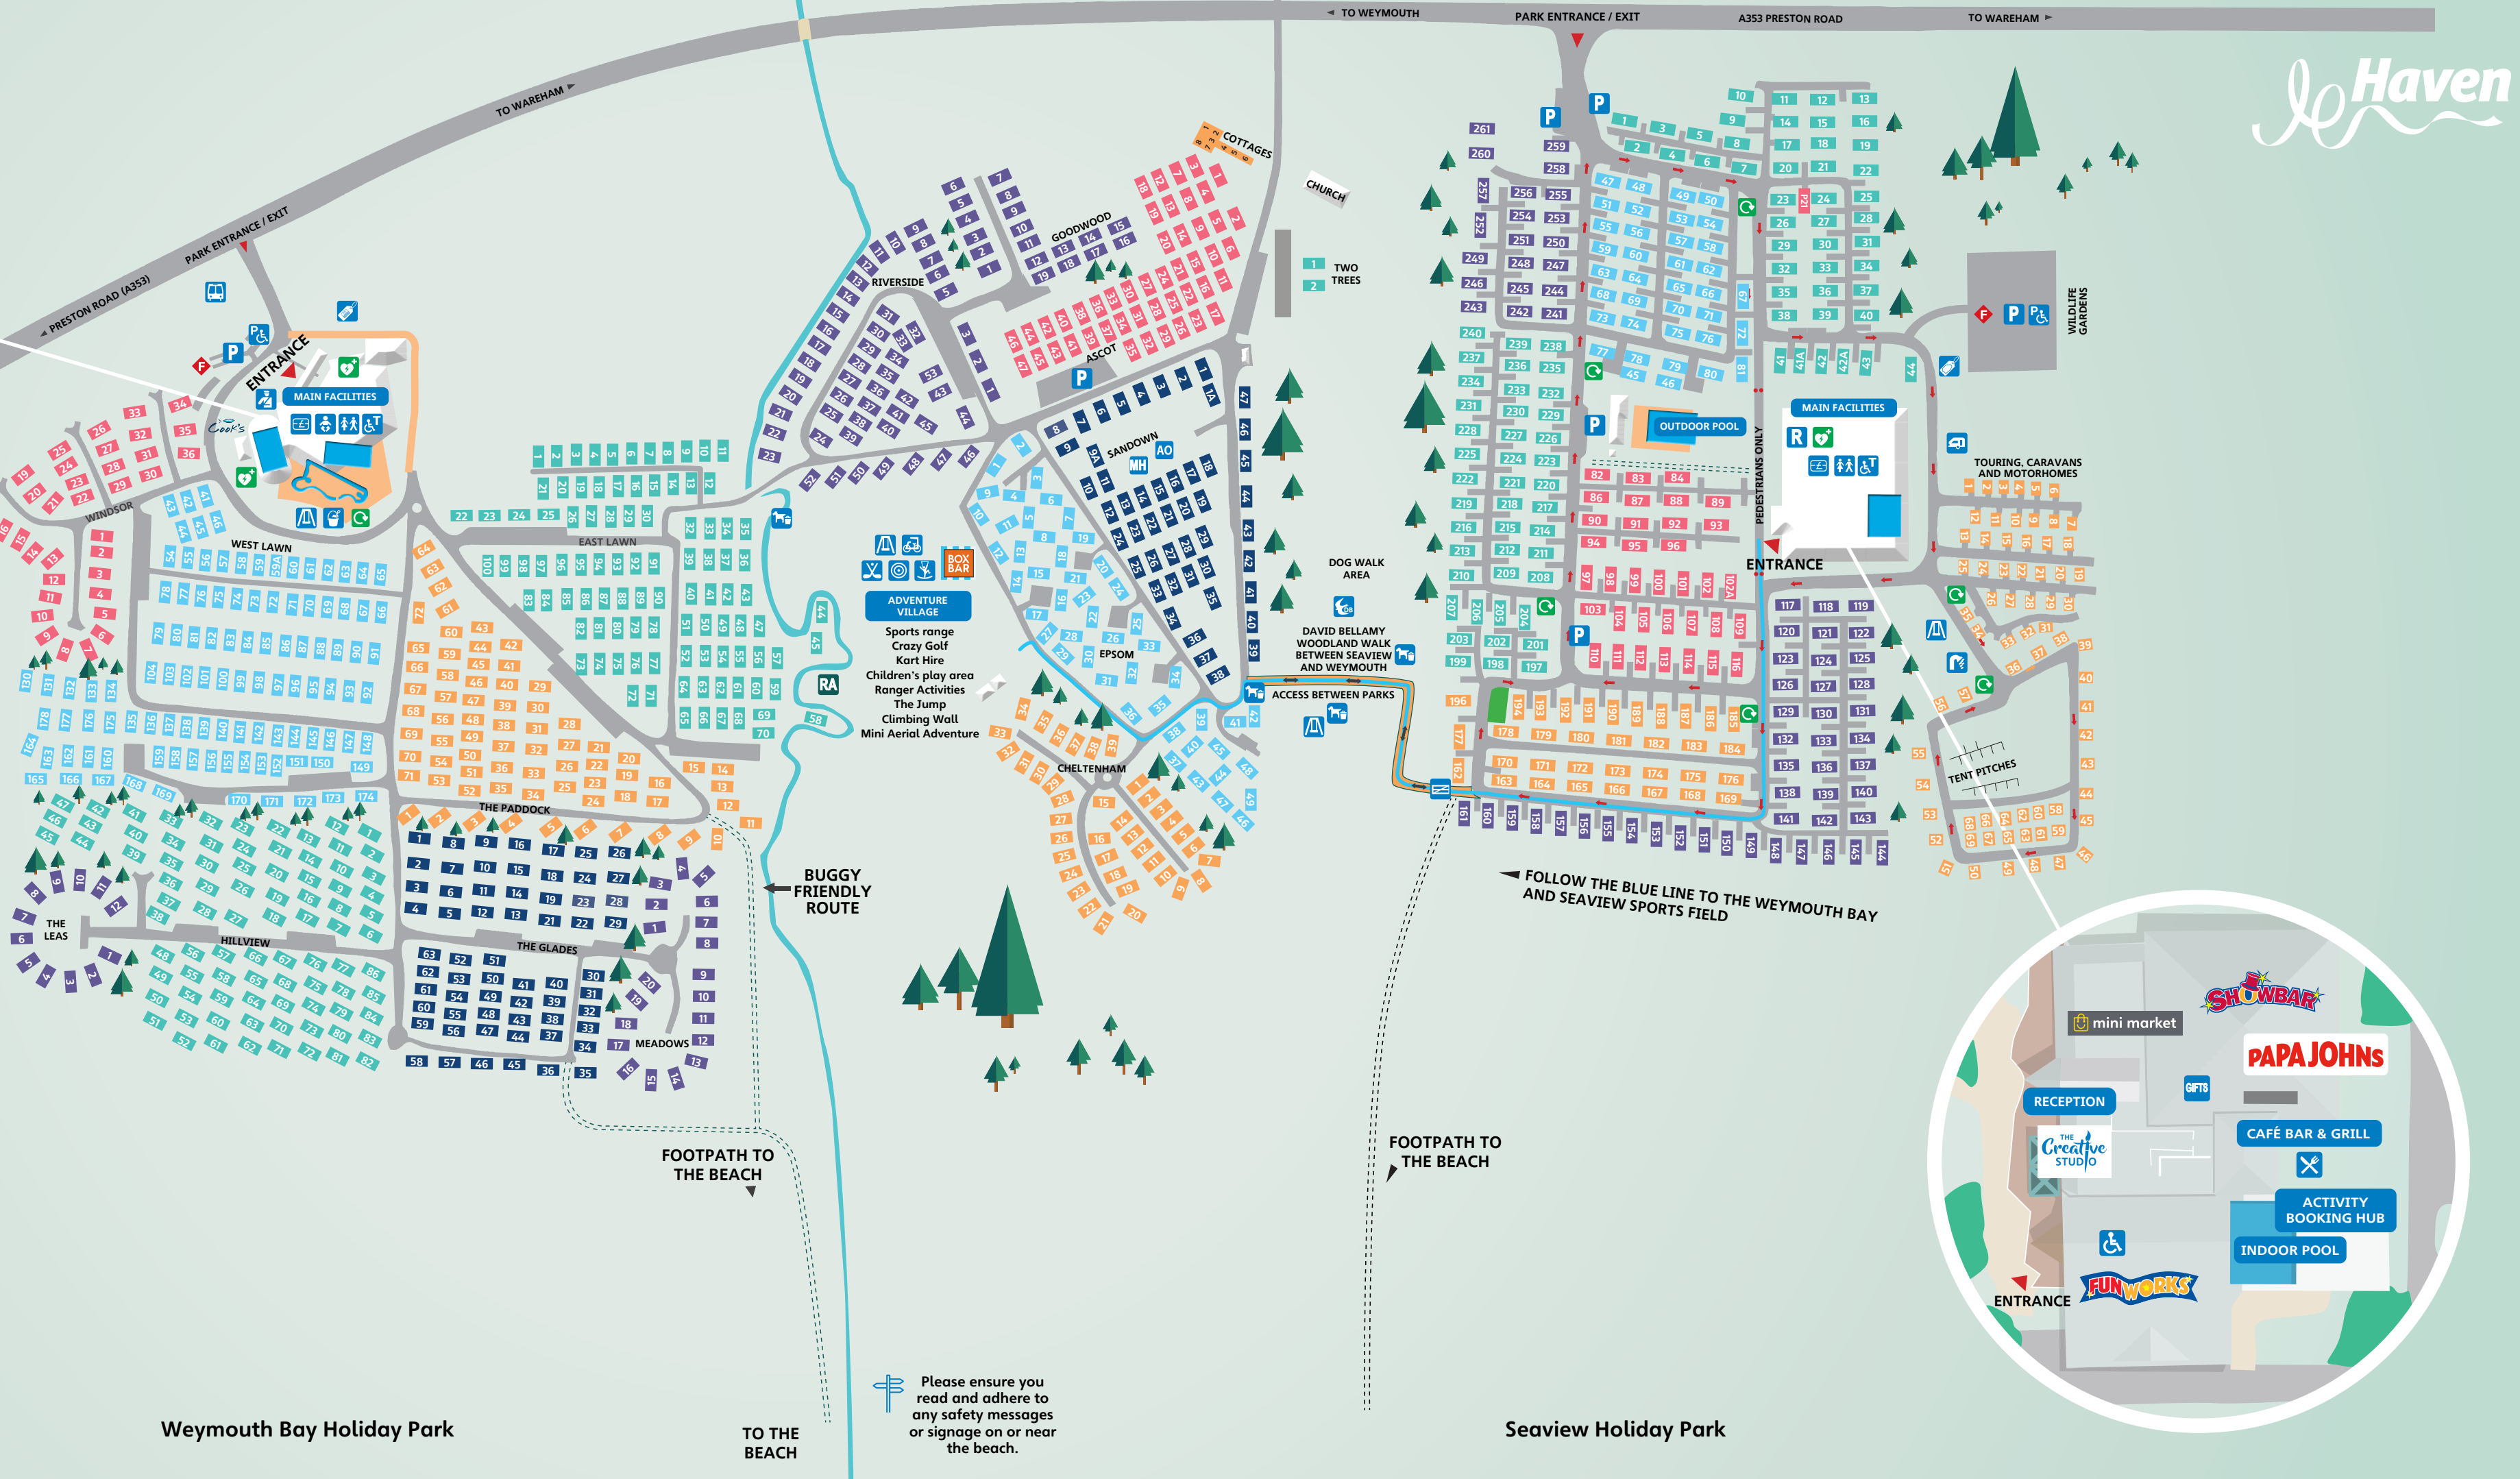

# Map key

## Activities

- CHILDREN'S PLAY AREA
- ACTIVITY RANGE
- BUNGEE TRAMPOLINES
- ADVENTURE GOLF
- KART HIRE
- RANGER ACTIVITIES
- CONSERVATION AREA
- SOFT PLAY AREA
- SANDPIT

## Contact numbers

Reception 01305 832 271  
 24hr security 07795 030 366

Map information correct at time of going to print  
 January 2023.

**Haven WiFi** WiFi access available for casual internet browsing in our Café Bar (inc. terrace) at both parks

Weymouth Bay Holiday Park

Seaview Holiday Park

Please ensure you read and adhere to any safety messages or signage on or near the beach.