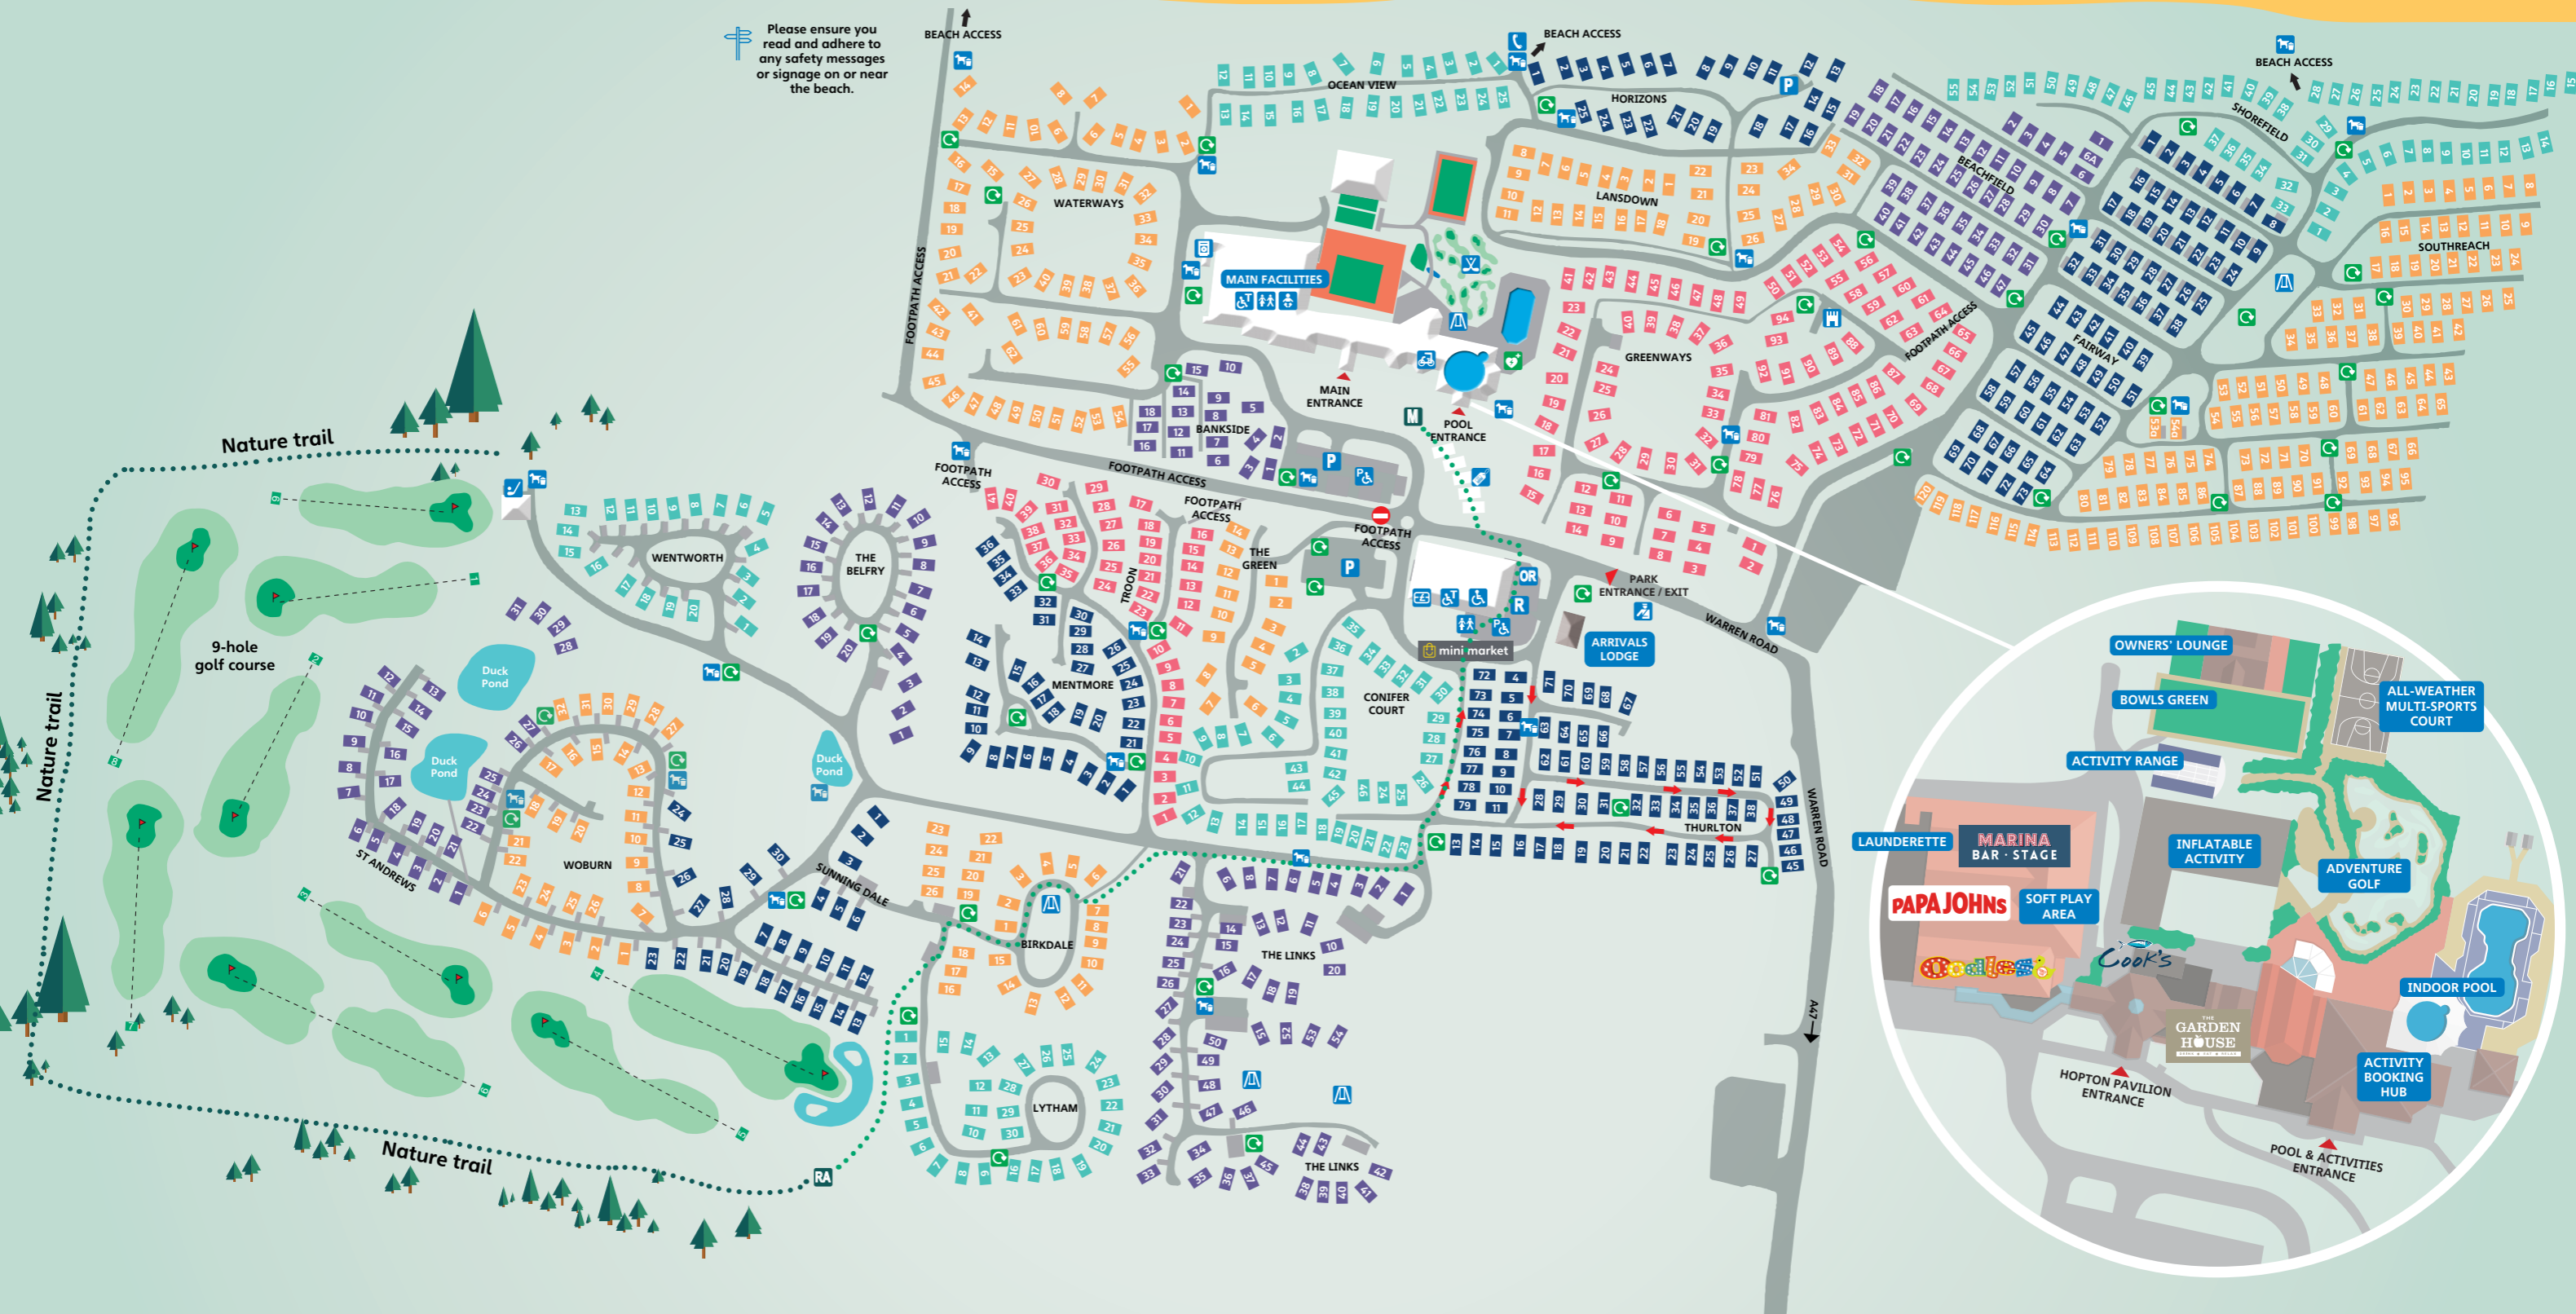

Please ensure you read and adhere to any safety messages or signage on or near the beach.

Map key

- Food and drink**
- THE GARDEN HOUSE BAR & RESTAURANT
 - COOK'S FISH & CHIPS
 - PAPAJOHNS
 - BERTIE'S BERTIE'S ICE CREAM VAN FIND ME AROUND PARK

- Amenities**
- MARINA BAR · STAGE ENTERTAINMENT VENUE
 - FAMILY AMUSEMENT CENTRE
 - mini market SUPERMARKET

- Facilities**
- OR OWNERS AND CARAVAN SALES RECEPTION
 - R RECEPTION
 - NO ENTRY FOR CARS – FOOTPATH ONLY
 - CASH POINT
 - COAST GUARD TELEPHONE
 - DISABLED TOILETS
 - LAUNDRETTE
 - WASTE DISPOSAL/RECYCLING
 - MAIN GATE SECURITY/CHECK-IN
 - DISABLED ACCESS
 - DOG BIN
 - TOILETS
 - RECYCLING POINT
 - ONE WAY SYSTEM

- Activities**
- ADVENTURE GOLF
 - SANDPIT
 - KART HIRE
 - CHILDREN'S PLAY AREA
 - GOLF HUT
 - RA RANGER ACTIVITIES
 - M RANGER ACTIVITIES MEETING POINT
 - NATURE TRAIL
 - RANGER ACTIVITY TRAIL

Reception