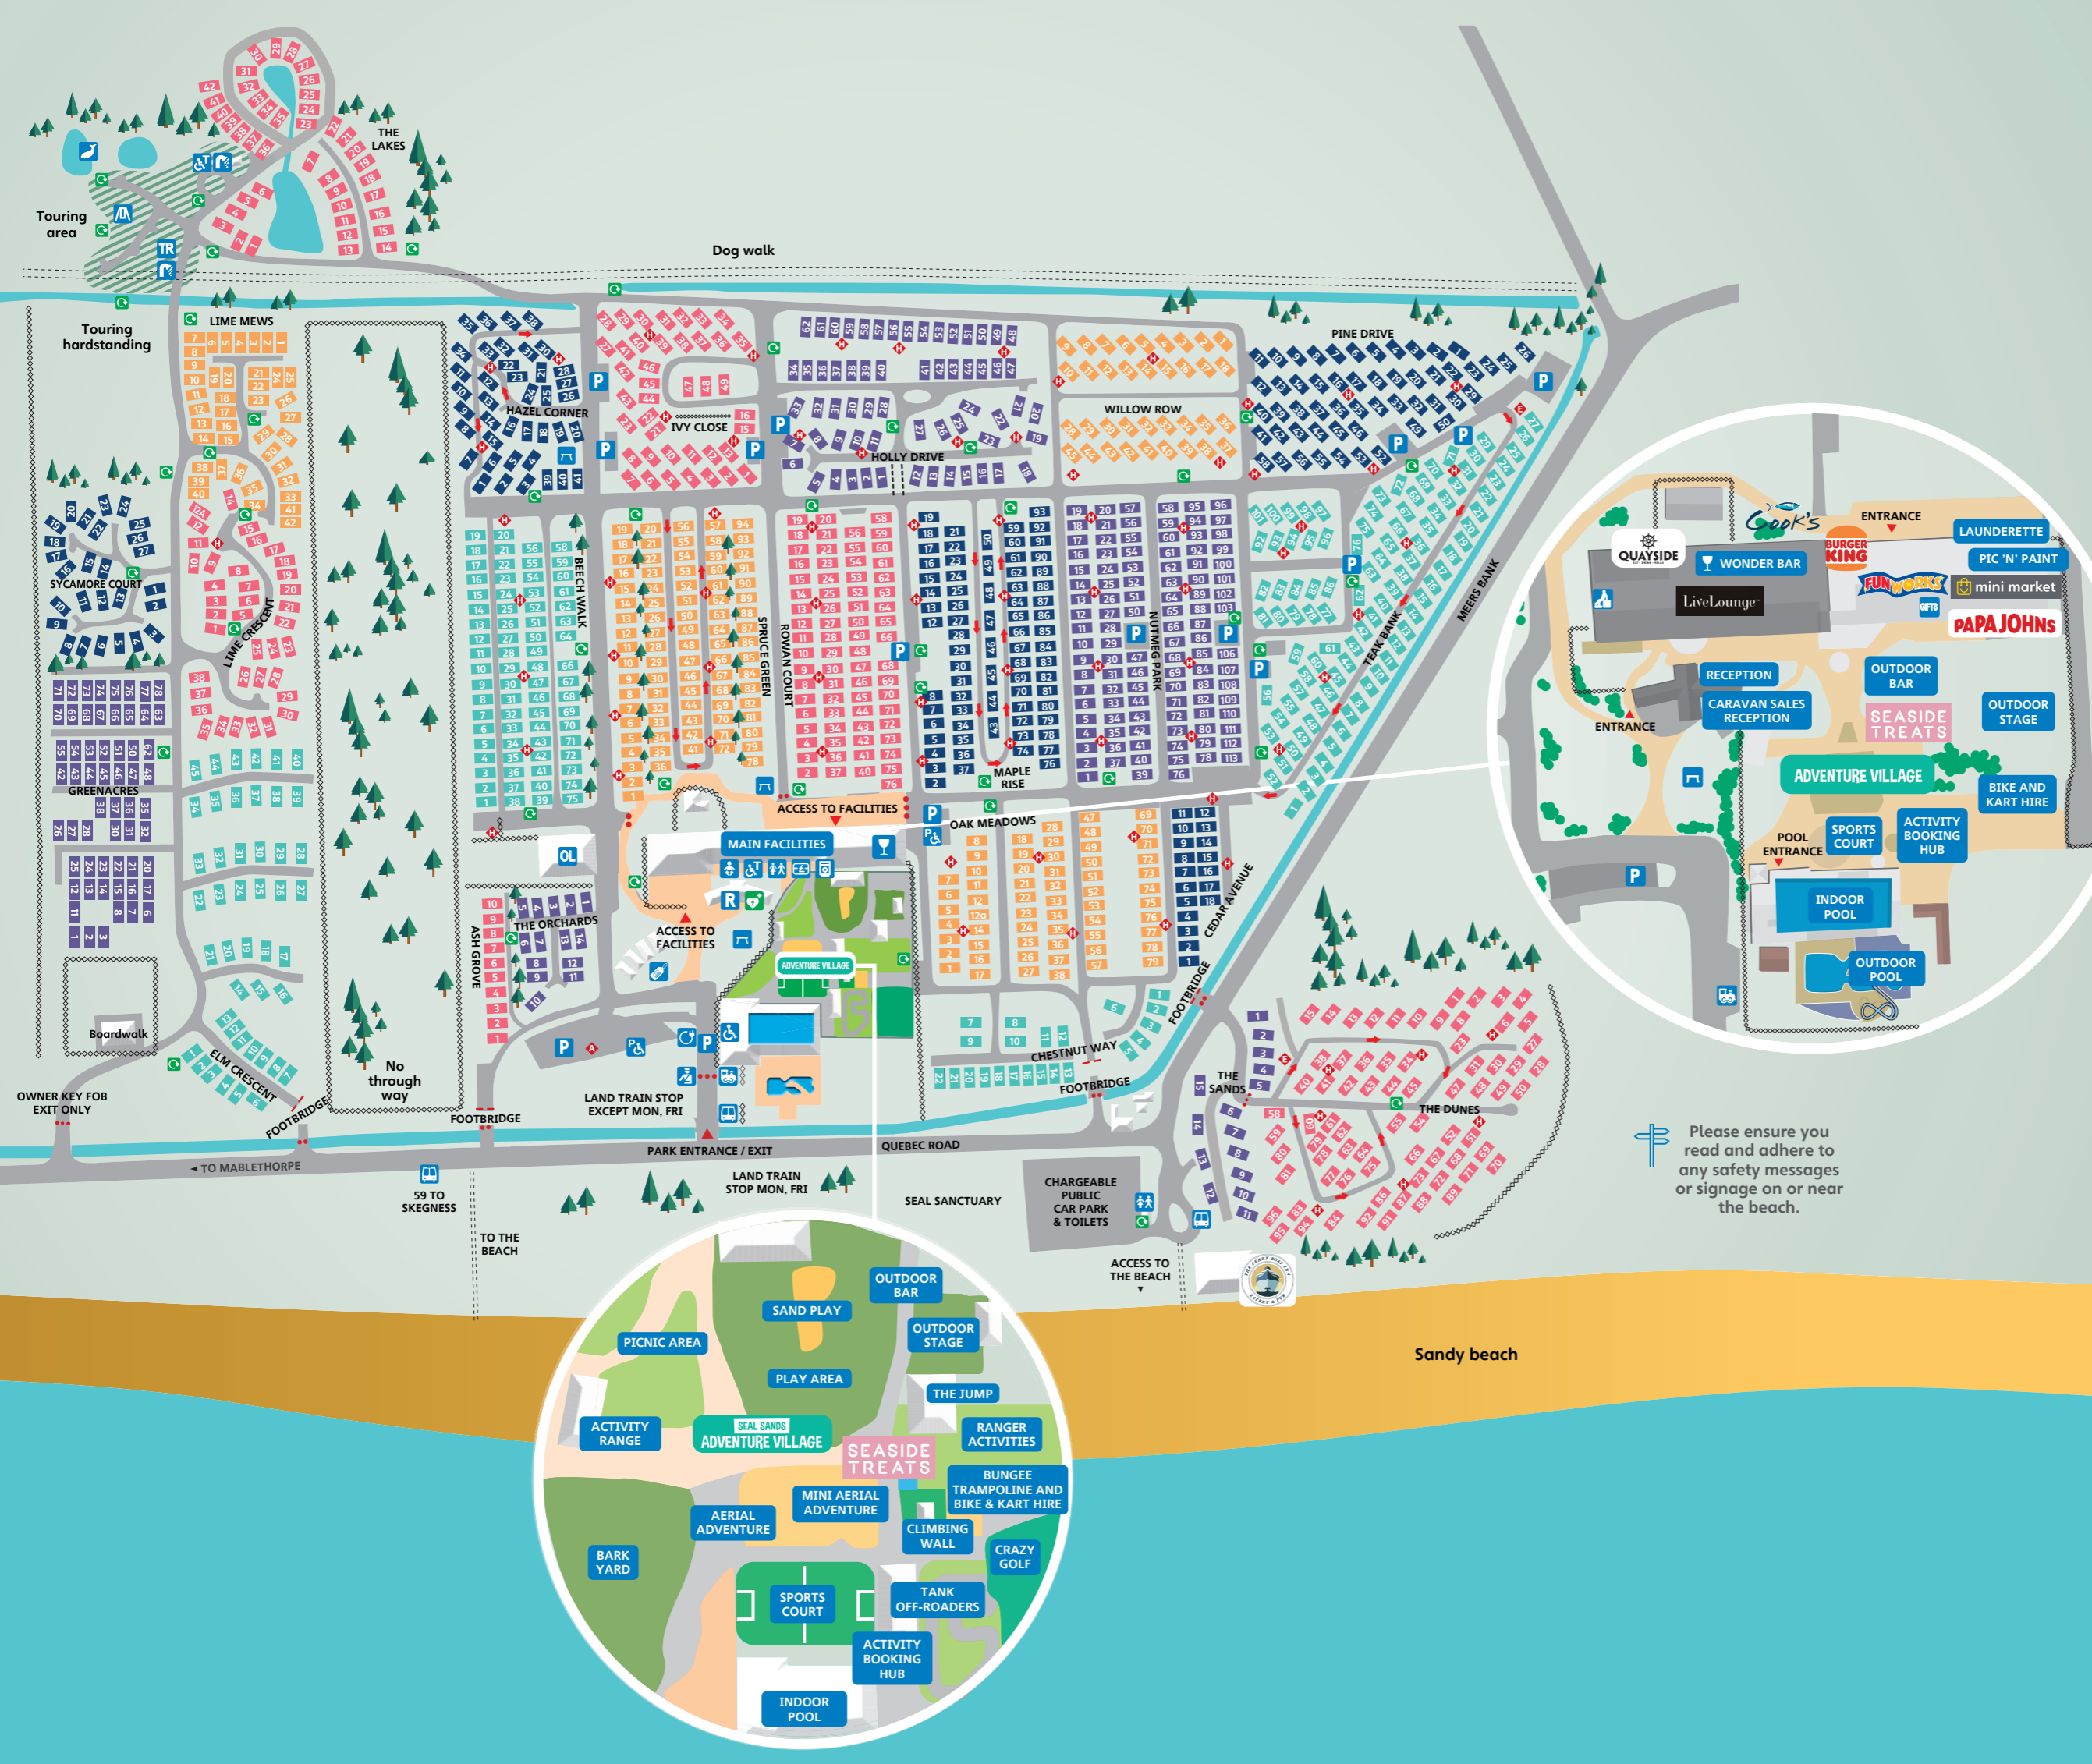

Map key

Food and drink

- QUAYSIDE CAFÉ, BAR & RESTAURANT
- THE FERRY BOAT INN RESTAURANT
- BURGER KING
- PAPA JOHN'S
- COOK'S FISH & CHIPS
- SEASIDE TREATS POP-UP DESSERTS
- WONDER BAR / CONTAINER BAR

Amenities

- ENTERTAINMENT VENUE
- SUPERMARKET
- FUNWORKS AMUSEMENTS

Facilities

- RECEPTION
- CARAVAN SHOWGROUND
- TOURING AND CAMPING RECEPTION
- OWNERS' LOUNGE
- MAIN GATE SECURITY / CHECK-IN
- BUS STOP
- TRAIN STOP
- PARKING
- ELECTRIC VEHICLE CHARGING POINT
- DISABLED PARKING
- CASH POINT
- DISABLED ACCESS
- TOILETS
- BABY CHANGING FACILITIES
- DISABLED TOILETS
- LAUNDERETTE
- TOURING SHOWER FACILITIES
- FISHING LAKE

- FIRE ASSEMBLY POINTS
- FIRE EXTINGUISHER
- FIRE HOSE
- DEFIBRILLATOR
- RECYCLING POINT / BIN BAY
- TOURING AREA
- BARRIERS
- PUBLIC FOOTPATH
- ONE WAY SYSTEM
- FOOTBRIDGE
- FENCE

Reception

For any queries or questions relating to any aspect of your holiday, please call Reception. For assistance when Reception is closed, please call 24hr security.

Contact numbers

Reception	01507 477 871
Holiday Home Sales	01507 477 060
24hr security	07714 836 981
Text service	07860 021 017

Information correct at time of going to print 01/2024

Please ensure you read and adhere to any safety messages or signage on or near the beach.

Sandy beach