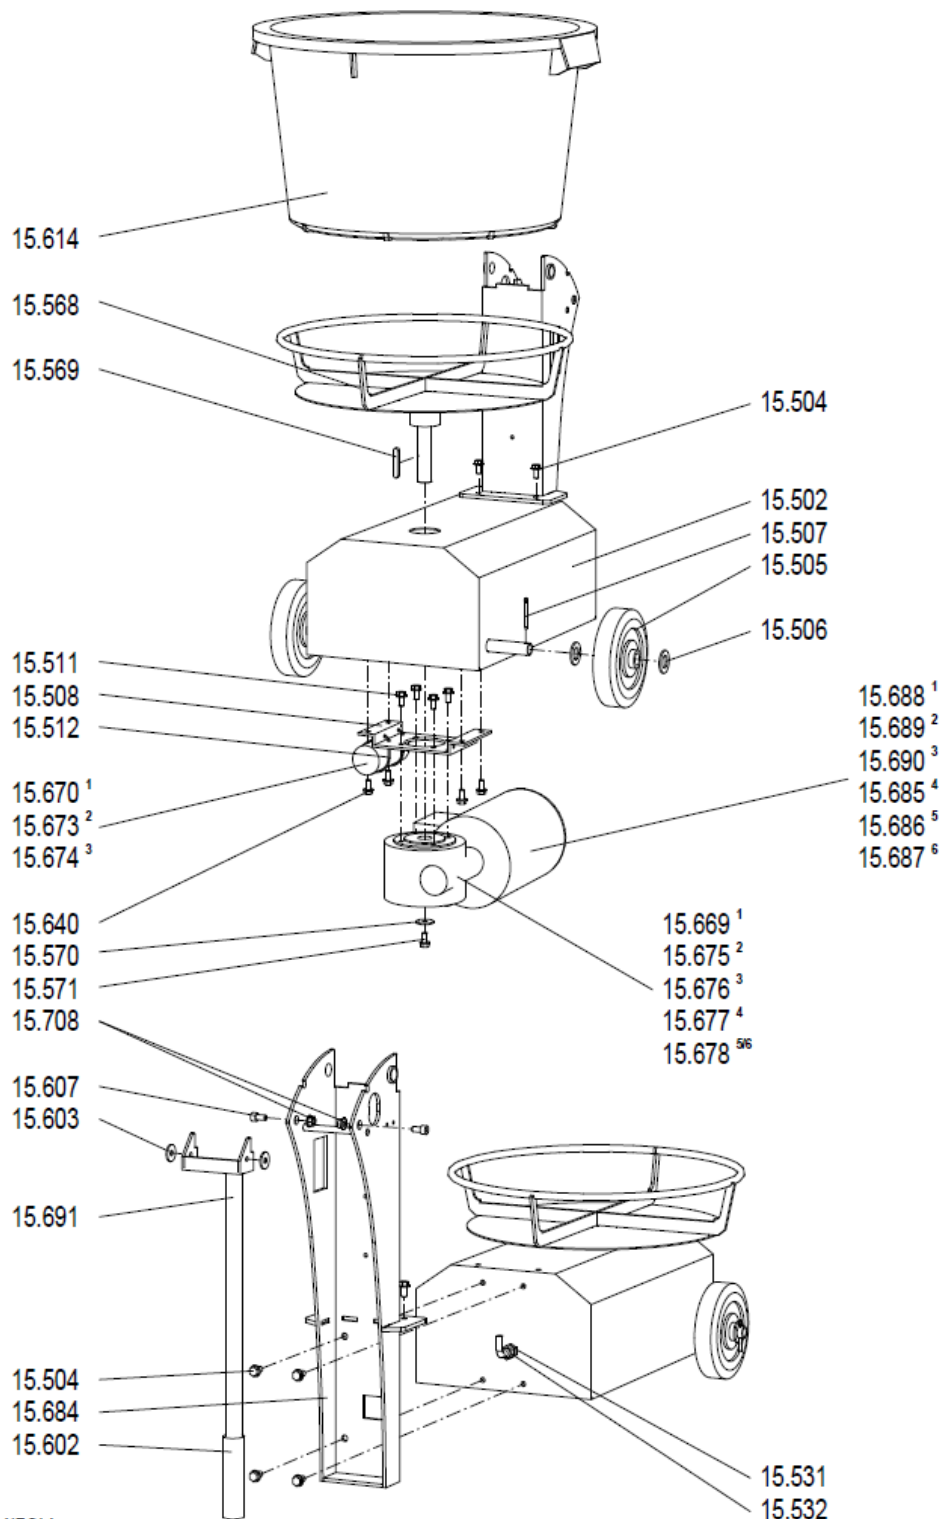

AOX S + POX S

- 1 = POX-S 230V/50Hz
- 2 = POX-S 110V/50Hz
- 3 = POX-S 110V/60Hz
- 4 = AOX-S 230V/50Hz
- 5 = AOX-S 110V/50Hz
- 6 = AOX-S 110V/60Hz