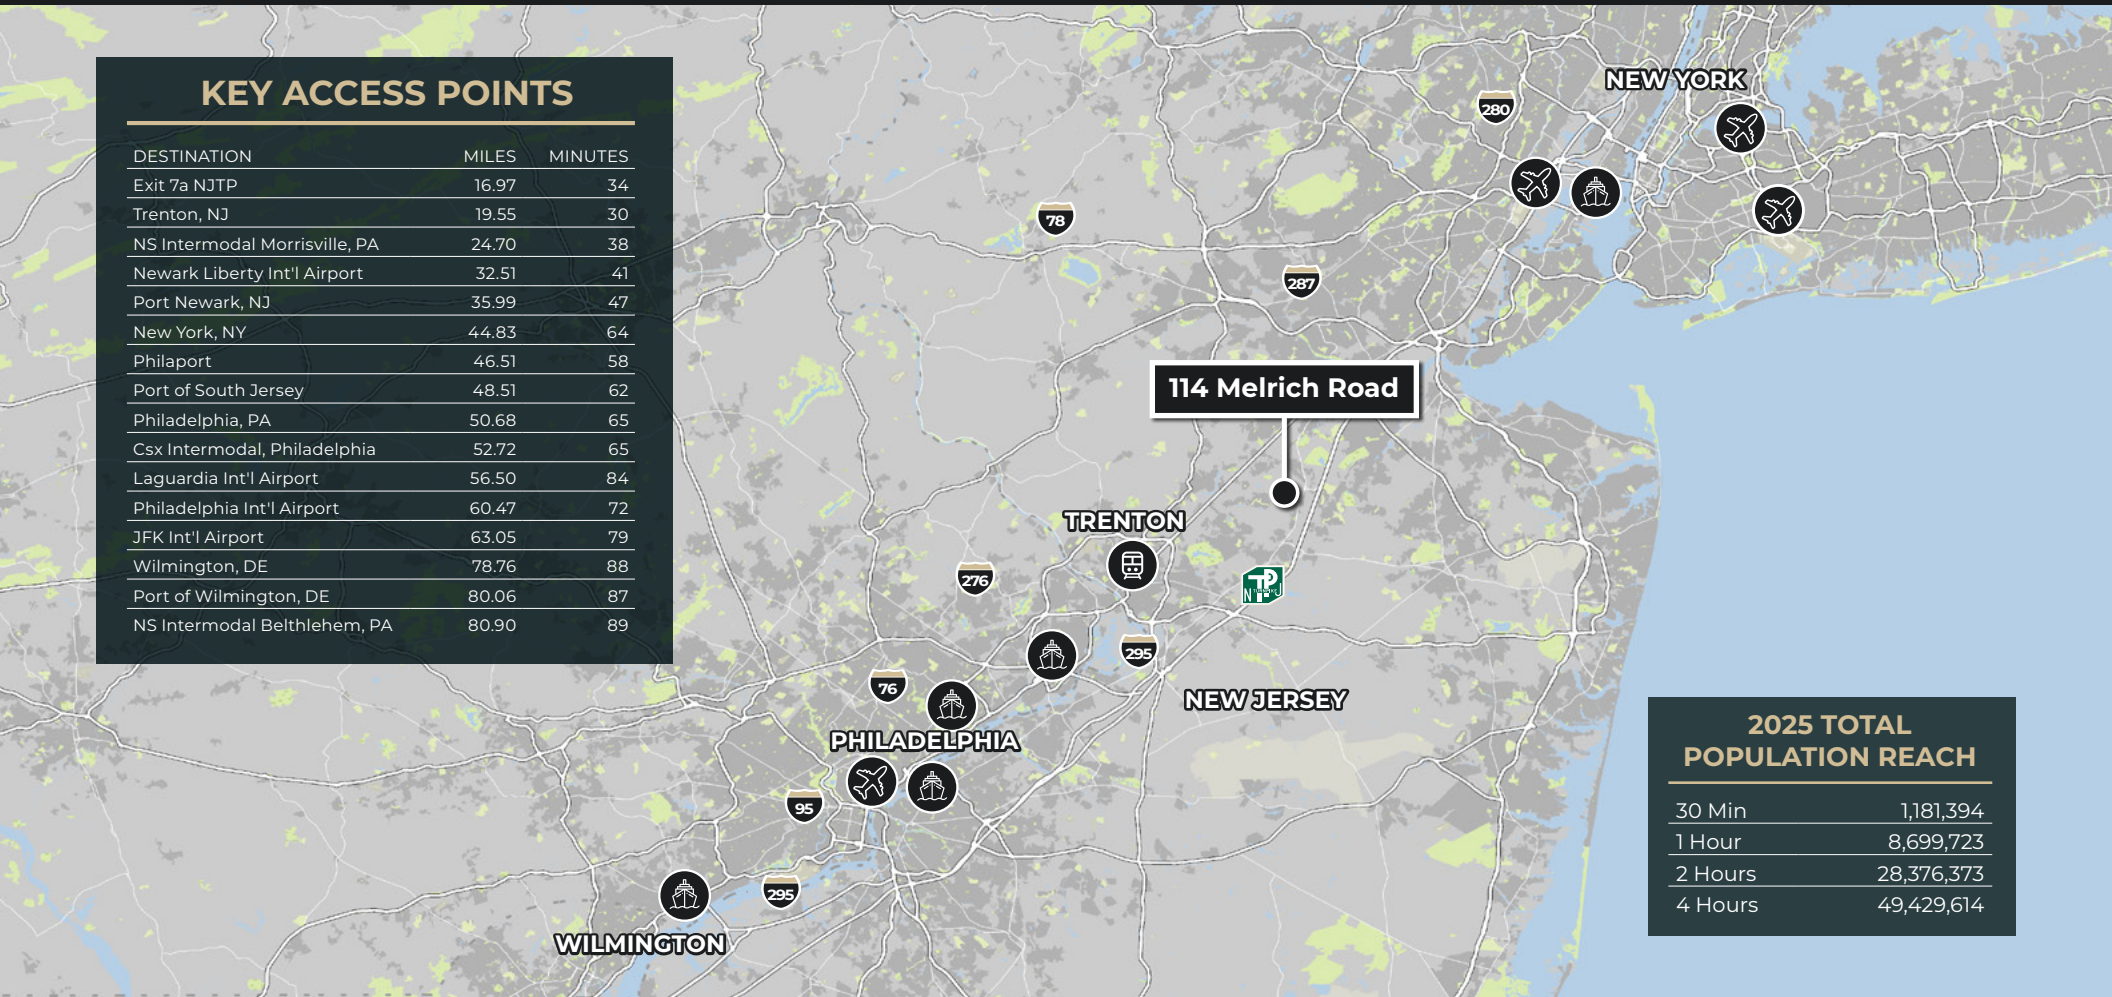

KBC ADVISORS | NEW JERSEY
90 Woodbridge Center Drive, Suite 110
Woodbridge, NJ 07095

114 MELRICH ROAD

Property Highlights

Located 2.2 miles from I-95, 0.6 miles to Route 130, and 6.8 miles to Route 1

Situated 45 miles from New York City and 54 miles from Philadelphia

Roughly 33 miles to both the Port of Newark/ Elizabeth and Newark Liberty Airport

20,000,000+ people located within 150 miles of the site

76,800 SF
AVAILABLE
10 DOCKS
2 DRIVE-INS

45,760 SF
AVAILABLE
4 DOCKS

CLEAR HEIGHT	22'-24'
COLUMN SPACING	40' X 30'
AUTO PARKING	AMPLE
RE TAX	\$1.23 PSF
CAM	\$1.46 PSF

Local Access

NJ TURNPIKE ACCESS

- ← ACCESS FROM EXIT 8A
- ACCESS TO EXIT 8A →

KEY ACCESS POINTS

DESTINATION	MILES	MINUTES
Exit 7a NJTP	16.97	34
Trenton, NJ	19.55	30
NS Intermodal Morrisville, PA	24.70	38
Newark Liberty Int'l Airport	32.51	41
Port Newark, NJ	35.99	47
New York, NY	44.83	64
Philaport	46.51	58
Port of South Jersey	48.51	62
Philadelphia, PA	50.68	65
Csx Intermodal, Philadelphia	52.72	65
Laguardia Int'l Airport	56.50	84
Philadelphia Int'l Airport	60.47	72
JFK Int'l Airport	63.05	79
Wilmington, DE	78.76	88
Port of Wilmington, DE	80.06	87
NS Intermodal Belthlehem, PA	80.90	89

2025 TOTAL POPULATION REACH

30 Min	1,181,394
1 Hour	8,699,723
2 Hours	28,376,373
4 Hours	49,429,614

JASON GOLDMAN

+1 201 280 5360
jason.goldman@kbcadvisors.com

ANDREW SIEMSEN

+1 201 306 5019
andrew.siemsen@kbcadvisors.com