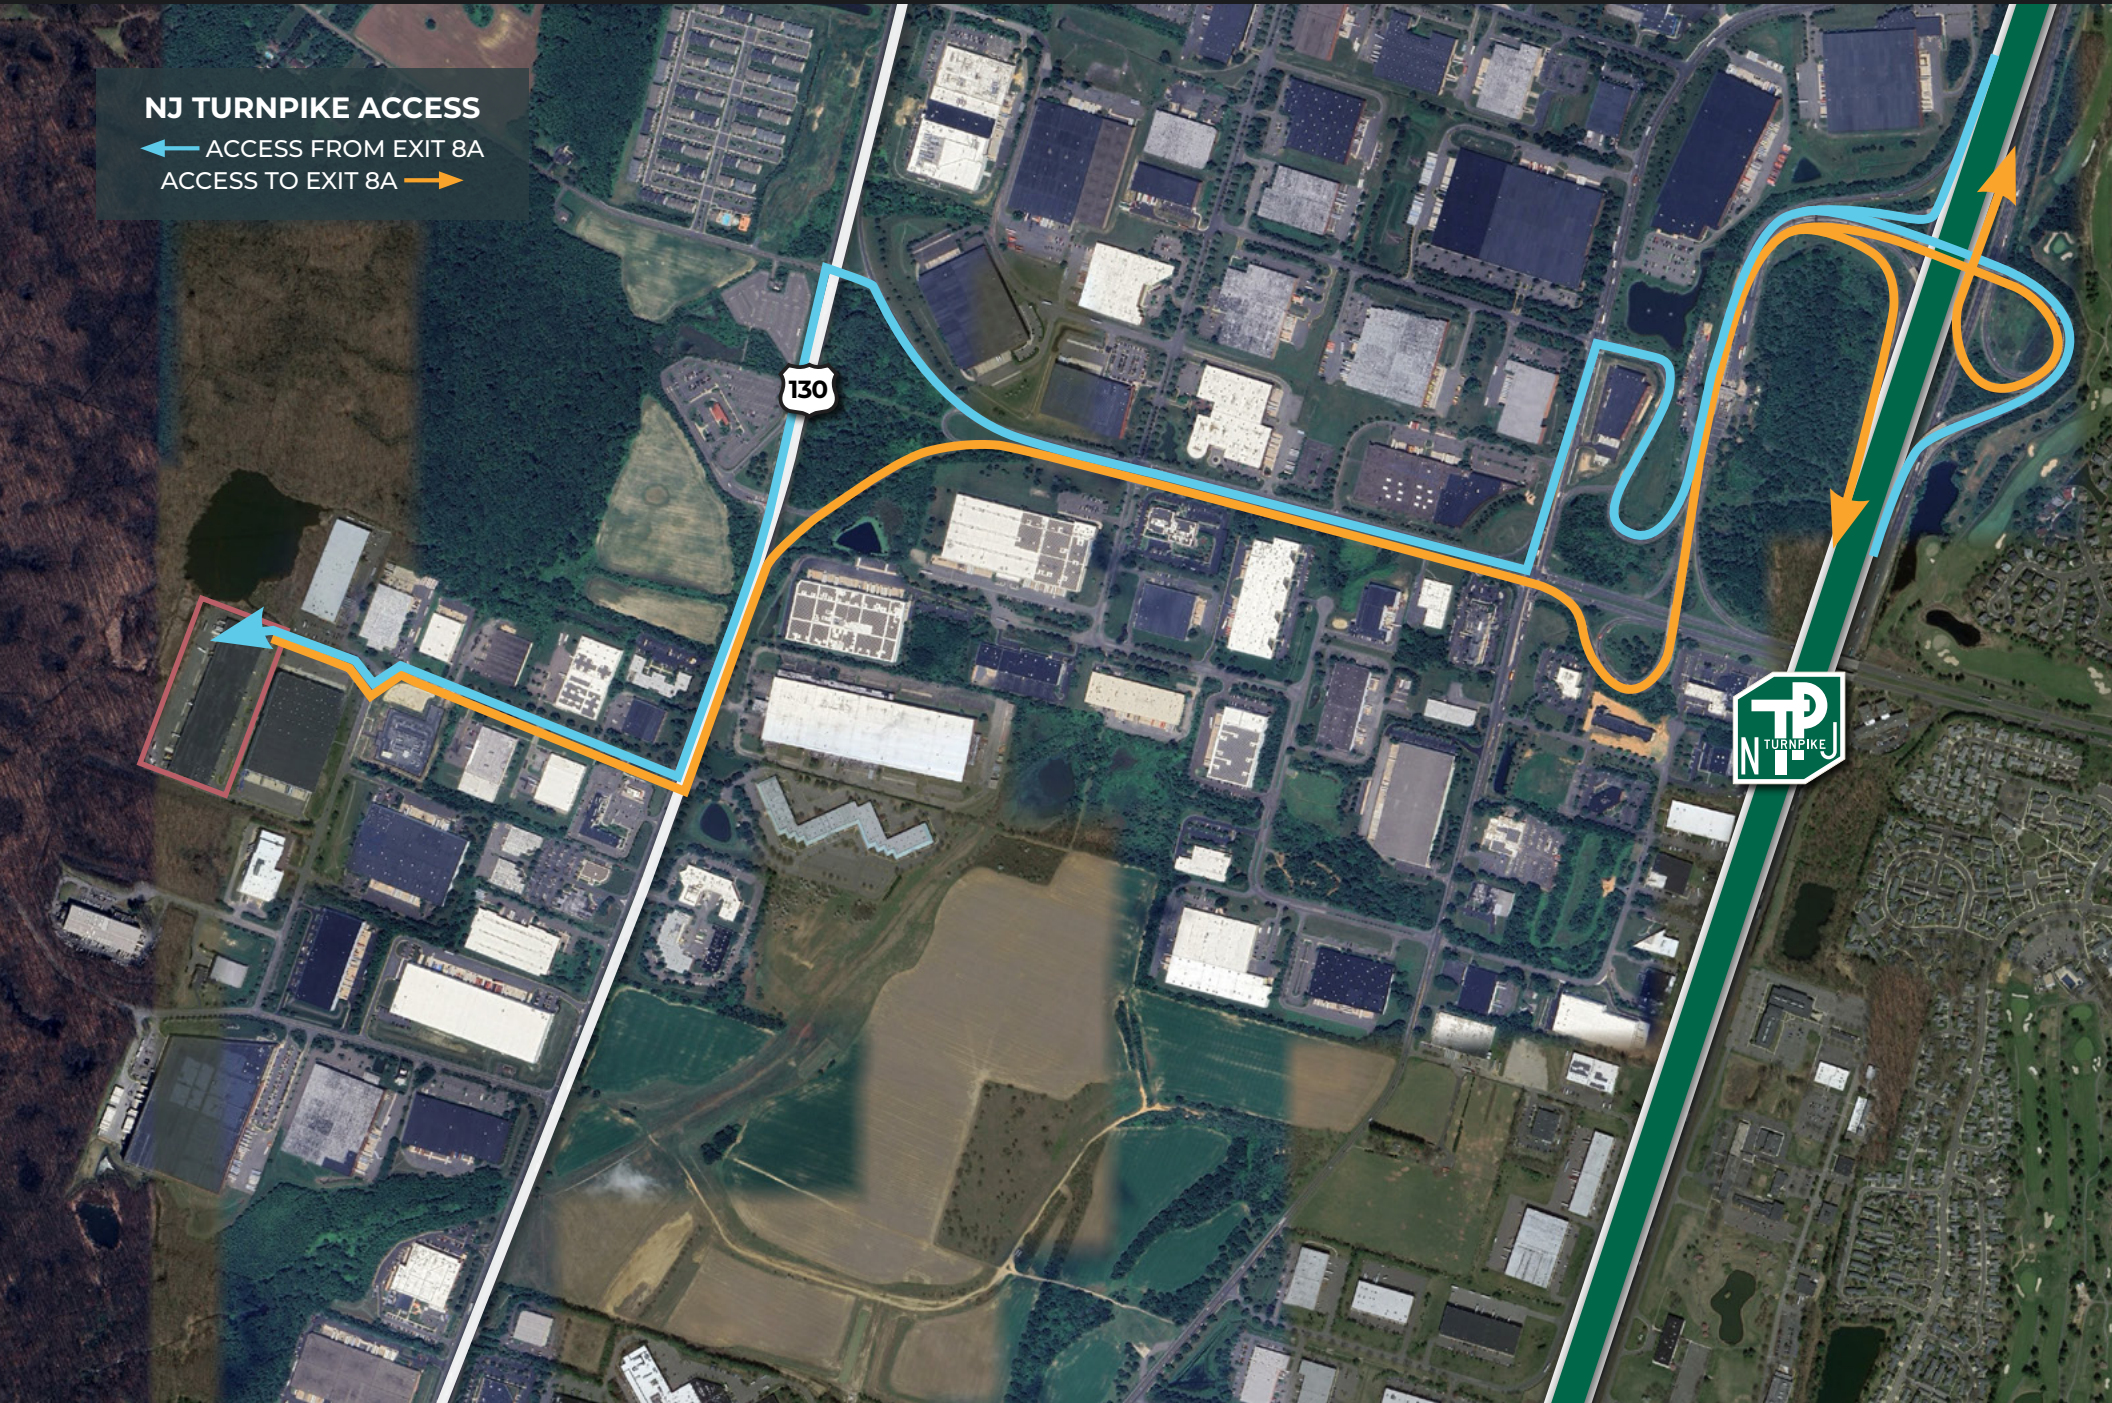

KBC ADVISORS | NEW JERSEY
90 Woodbridge Center Drive, Suite 110
Woodbridge, NJ 07095

114 MELRICH ROAD

Property Highlights

Located 2.2 miles from I-95, 0.6 miles to Route 130, and 6.8 miles to Route 1

Situated 45 miles from New York City and 54 miles from Philadelphia

Roughly 33 miles to both the Port of Newark/ Elizabeth and Newark Liberty Airport

20,000,000+ people located within 150 miles of the site

76,800 SF
AVAILABLE
10 DOCKS
2 DRIVE-INS

45,760 SF
AVAILABLE
4 DOCKS

CLEAR HEIGHT	22'-24'
COLUMN SPACING	40' X 30'
AUTO PARKING	AMPLE
RE TAX	\$1.23 PSF
CAM	\$1.46 PSF

Local Access

NJ TURNPIKE ACCESS

- ← ACCESS FROM EXIT 8A
- ACCESS TO EXIT 8A →

KEY ACCESS POINTS

DESTINATION	MILES	MINUTES
Exit 7a NJTP	16.97	34
Trenton, NJ	19.55	30
NS Intermodal Morrisville, PA	24.70	38
Newark Liberty Int'l Airport	32.51	41
Port Newark, NJ	35.99	47
New York, NY	44.83	64
Philaport	46.51	58
Port of South Jersey	48.51	62
Philadelphia, PA	50.68	65
Csx Intermodal, Philadelphia	52.72	65
Laguardia Int'l Airport	56.50	84
Philadelphia Int'l Airport	60.47	72
JFK Int'l Airport	63.05	79
Wilmington, DE	78.76	88
Port of Wilmington, DE	80.06	87
NS Intermodal Belthlehem, PA	80.90	89