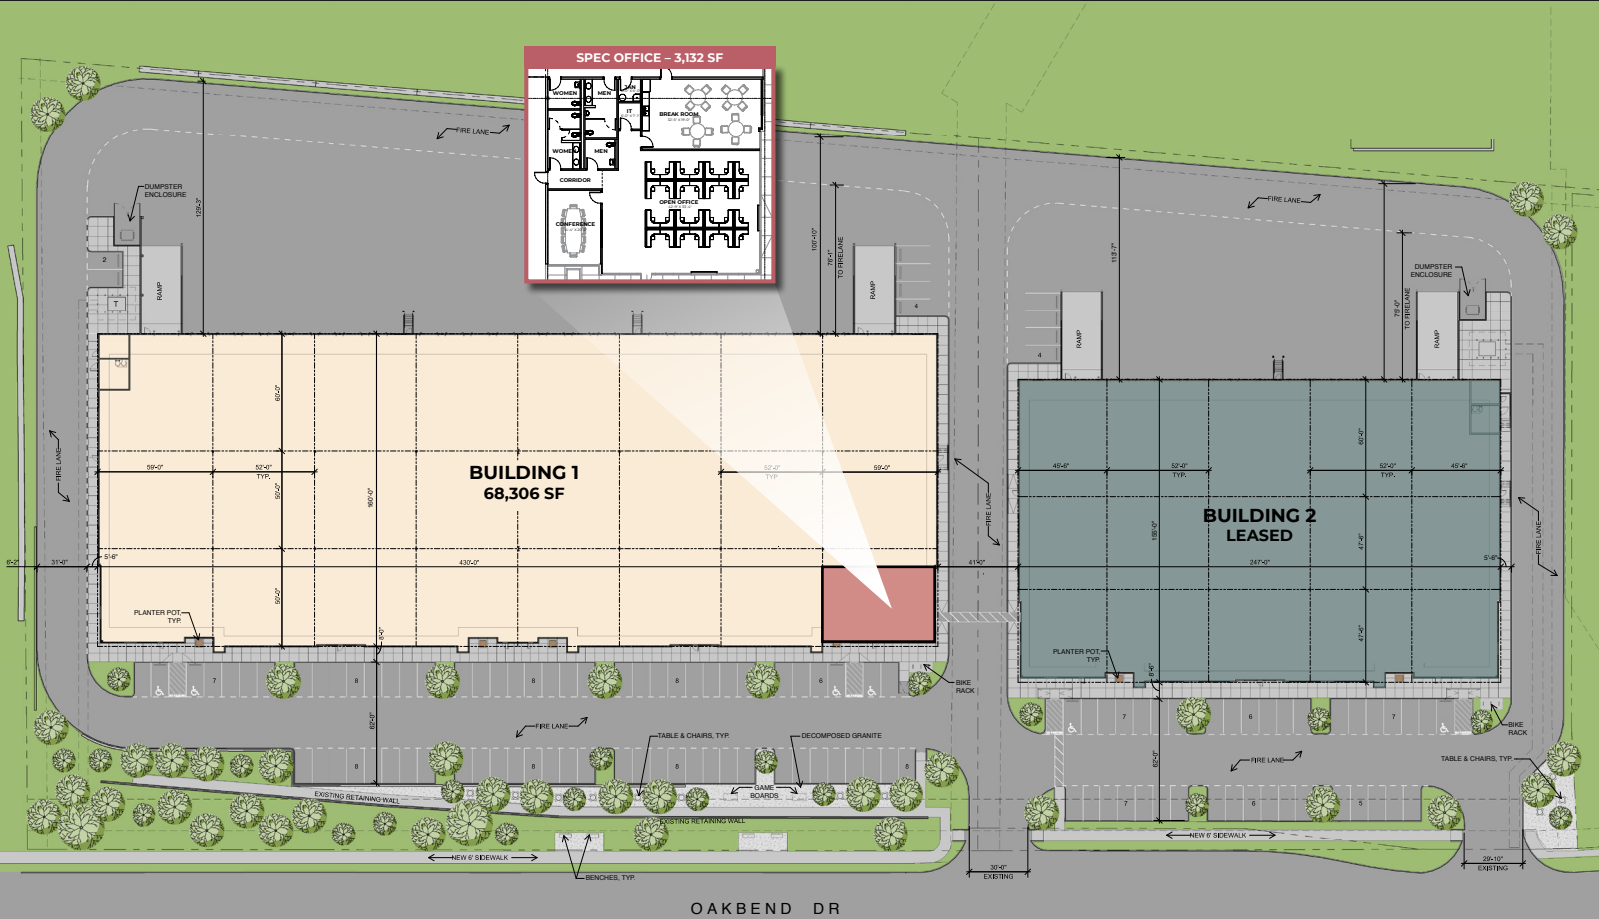

OAKBEND DR

BUILDING 1 68,306 SF AVAILABLE

75
Car Parks

24
Dock High Doors

3,132 SF
Office

2
Drive-In Doors

430' x 160'
Building Dimensions

28'
Clear Height

28 ESFR

ESFR
Sprinklers

SEPARATELY
Platted