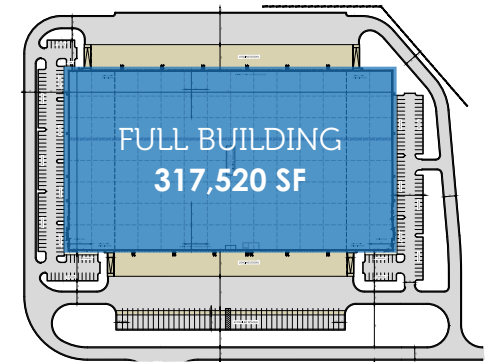

# ENGINEERED FOR FLEXIBILITY

BUILDING	AVAILABLE SF	SPECIFICATIONS
Suite A	158,760 SF	Loading: 33 Docks / 2 Drive Ins / Dimensions: 420'D x 378'W
Suite B	90,720 SF	Loading: 21 Docks / 1 Drive In / Dimensions: 240'D x 378'W
Suite C	68,040 SF	Loading: 17 Docks / 1 Drive In / Dimensions: 180'D x 378'W

**420' X 756'**  
BUILDING DIMENSIONS

**36'**  
MIN CLEAR HEIGHT

**2,788 SF**  
EXISTING SPEC OFFICE

**50'D x 54'W**  
COLUMN SPACING

**60'**  
STAGING BAYS

**185'**  
TRUCK COURT

**LED**  
LIGHTING & OC SENSORS