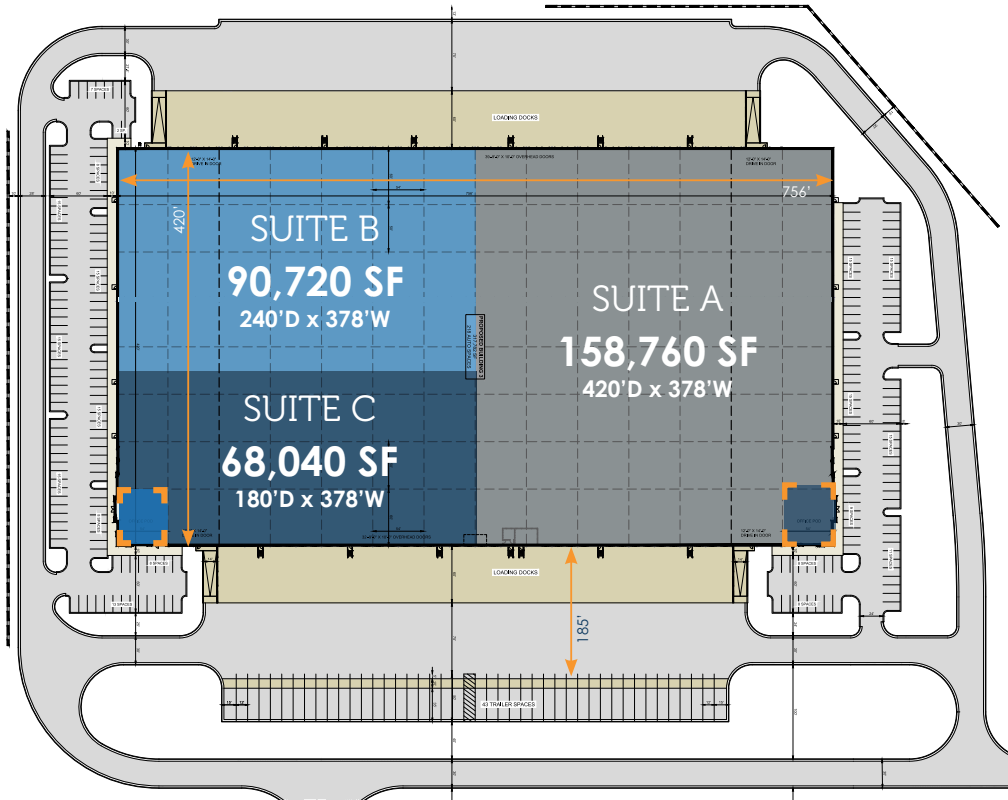

# ENGINEERED FOR FLEXIBILITY

BUILDING	AVAILABLE SF	SPECIFICATIONS
Suite A	158,760 SF	Loading: 33 Docks / 2 Drive Ins / Dimensions: 420'D x 378'W
Suite B	90,720 SF	Loading: 21 Docks / 1 Drive In / Dimensions: 240'D x 378'W
Suite C	68,040 SF	Loading: 17 Docks / 1 Drive In / Dimensions: 180'D x 378'W

**420' X 756'**  
BUILDING DIMENSIONS

**36'**  
MIN CLEAR HEIGHT

**2,788 SF**  
EXISTING SPEC OFFICE

**50'D x 54'W**  
COLUMN SPACING

**60'**  
STAGING BAYS

**185'**  
TRUCK COURT

**LED**  
LIGHTING & OC SENSORS