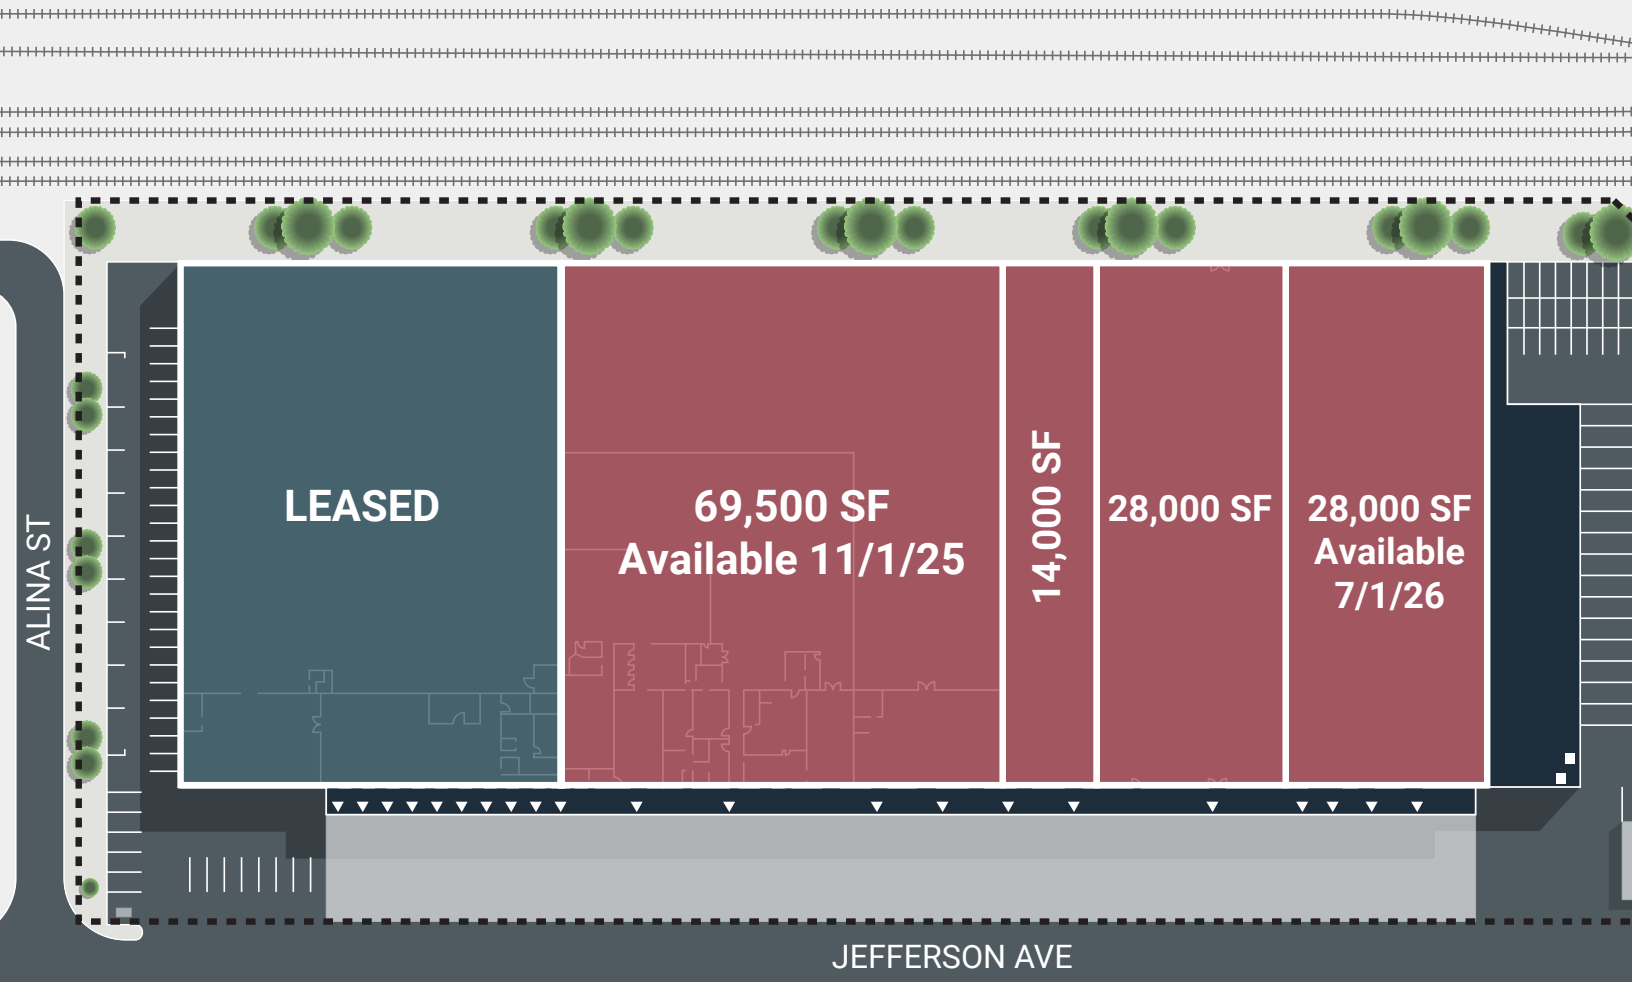

# ±139,500 SF Available

1000 Jefferson Avenue, Elizabeth NJ 07201

**±139,500 SF**  
Available (Divisible)

**2.7 MI**  
to I-95 / NJ TPKE

**1400**  
AMPS

**6**  
Loading Docks

Blair O'Connor  
+1 732 239 2972  
blair.oconnor@kbcadvisors.com

# Site Plan

**±139,500 SF**  
(DIVISIBLE)  
Available SF

**16' - 19'6"**  
Clear Height

**6**  
Loading Docks

**1400 AMPS**  
Power

**LED**  
Lighting

**WET**  
Sprinklers

Blair O'Connor  
+1 732 239 2972  
blair.oconnor@kbcadvisors.com