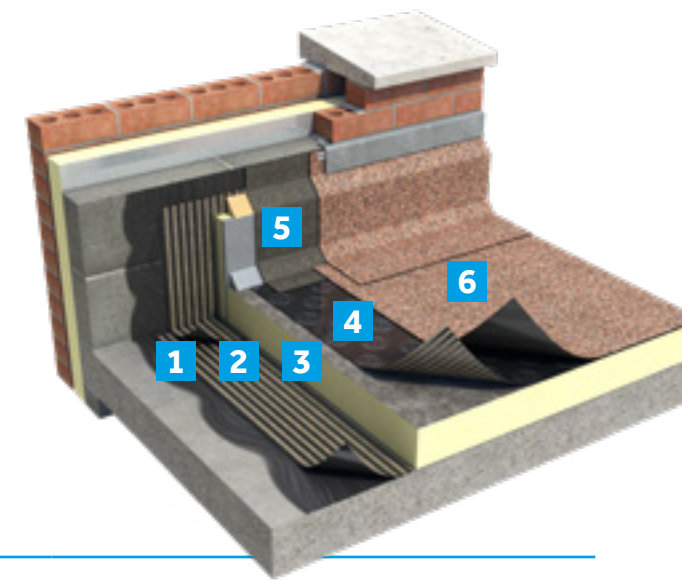

System layer	Product
1	Primer Siplast Primer
2	Vapour control Total Torch AVCL
3	Insulation Thermazone Torch-On
4	Underlay Total Torch VDL
5	Detailing underlay Torchsafe TA Detailing Underlay
6	Cap sheet Tecnatorch