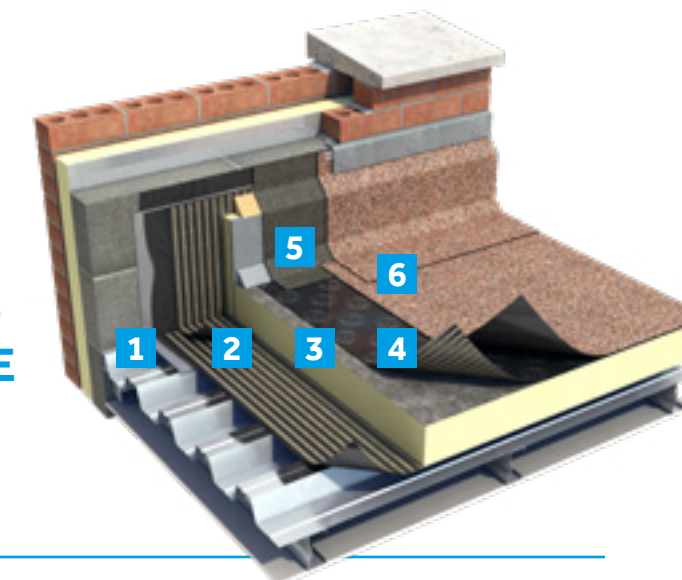

TECNA TORCH PROFILED METAL DECK SUBSTRATE

System layer	Product
1	Primer SA Primer
2	Vapour control TorchSafe TA AVCL Stripe
3	Insulation Thermazone Torch-On
4	Underlay Total Torch VDL
5	Detailing underlay Torchsafe TA Detailing Underlay
6	Cap sheet Tecnatorch

NOTE: These are example systems, for project specific specifications, please [contact our technical services department](#)

Backed by BMI Icopal

In addition to delivering a lifetime of safety, proven performance and low maintenance, Tecnatorch is also backed by the tailored service of BMI Icopal's specification and technical team. This means you'll benefit from complete consistency and certainty from start to finish.

Services include:

- Comprehensive roof surveys
- BBA certification
- On-site quality control checks
- Tapered insulation design
- U-value calculations
- Wind load calculations
- Condensation risk analysis
- [Explore the full scope of Tecnatorch support](#)

TorchSafe™

Safe2Torch-compliant systems available, incorporating TorchSafe™ membrane technology, for enhanced safety during application