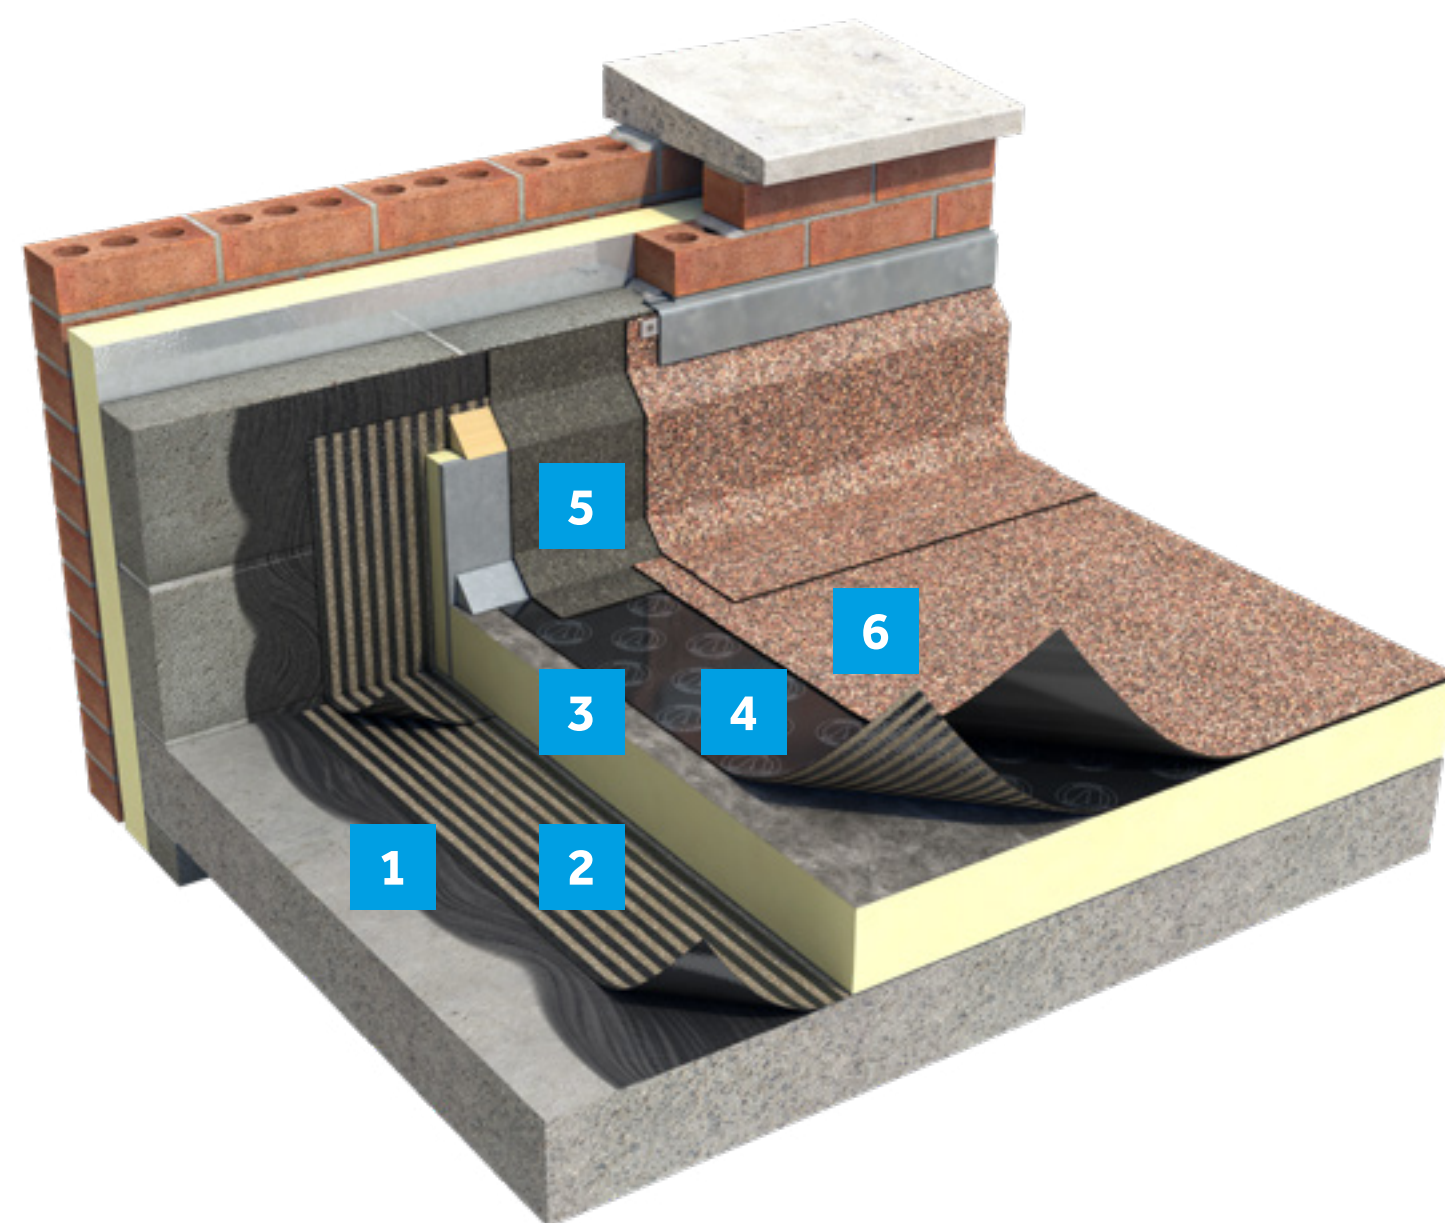

BMI Icopal Tecnatorch

Concrete Deck: Warm Roof System

System features and benefits

- Safer low-flame application thanks to our technically advanced, low-heat-reactive SBS modified bitumen formulation
- A range of capsheet colours are available to suit every project
- Designed and manufactured in the UK to meet our unique environment and project demands
- Tecnatorch is one of the UK's most trusted flat roofing systems, used by generations of roofing professionals nationwide
- Tecnatorch brings the roof performance you'd expect from Icopal to every kind of flat roofing project, with robust, durable materials that you can rely on to help you deliver a professional finish
- Widely available nationwide from specialist stockists
- Easy to handle, work with and install to a quality finish
- Reduced gas consumption and faster installation thanks to our unique mini groove profile technology
- Tecnatorch can be covered by an Icopal product guarantee of up to 20 years, as well as the option of a full 15-year system guarantee when installed by an Icopal-approved contractor

[Explore our specification support](#)

Specifying Tecnatorch

Tecnatorch is a versatile roofing system and can be used with the following suitably prepared deck types: plywood, OSB3, timber boarding, profiled metal decking and concrete/screeded surfaces.

[Explore our product brochure](#)

End-to-end peace of mind

Designed for ease and speed of installation, Tecnatorch's consistent performance and range of guarantees makes it the go-to bituminous flat roofing system. Partnering with BMI Icopal not only gives you long-term confidence, it also gives you a lifetime of in-depth support from experts who take pride in helping you achieve a roof you can be proud of.