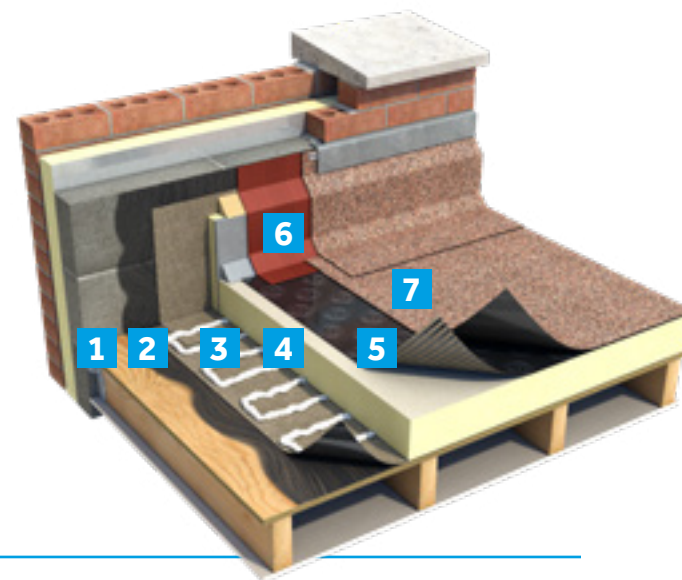

[Explore our specification support](#)

Specifying Tecnatorch

Tecnatorch is a versatile roofing system and can be used with the following suitably prepared deck types: plywood, OSB3, timber boarding, profiled metal decking and concrete/screeded surfaces.

[Explore our product brochure](#)

End-to-end peace of mind

Designed for ease and speed of installation, Tecnatorch's consistent performance and range of guarantees makes it the go-to bituminous flat roofing system. Partnering with BMI Icopal not only gives you long-term confidence, it also gives you a lifetime of in-depth support from experts who take pride in helping you achieve a roof you can be proud of.

[View our support and services](#)

BMI Icopal Tecnatorch

System Variations: Warm Roof System

TECNA TORCH PLY OR OSB SUBSTRATE

System layer	Product
1	Preparation HT125 Tape
2	Primer SA Primer
3	Vapour control Torchsafe TA AVCL Sand
4	Insulation Thermazone Roofboard
5	Underlay TorchSafe TA Underlay
6	Detailing underlay Torchsafe TA Detailing Underlay
7	Cap sheet Tecnatorch