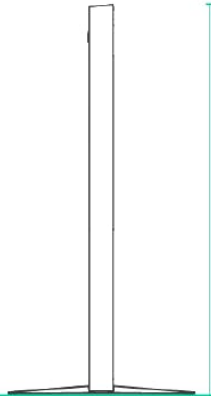

 **Wall mount**

62.5" - 1596mm

83° field of view

5.9" - 150mm

49.5"
1258mm

 **Floor stand free standing (default)**

40.2" - 1020mm

75.6"
1920mm

 **Floor stand wall secured (included in default)**

6.3"
160mm
or
8.5"
217mm