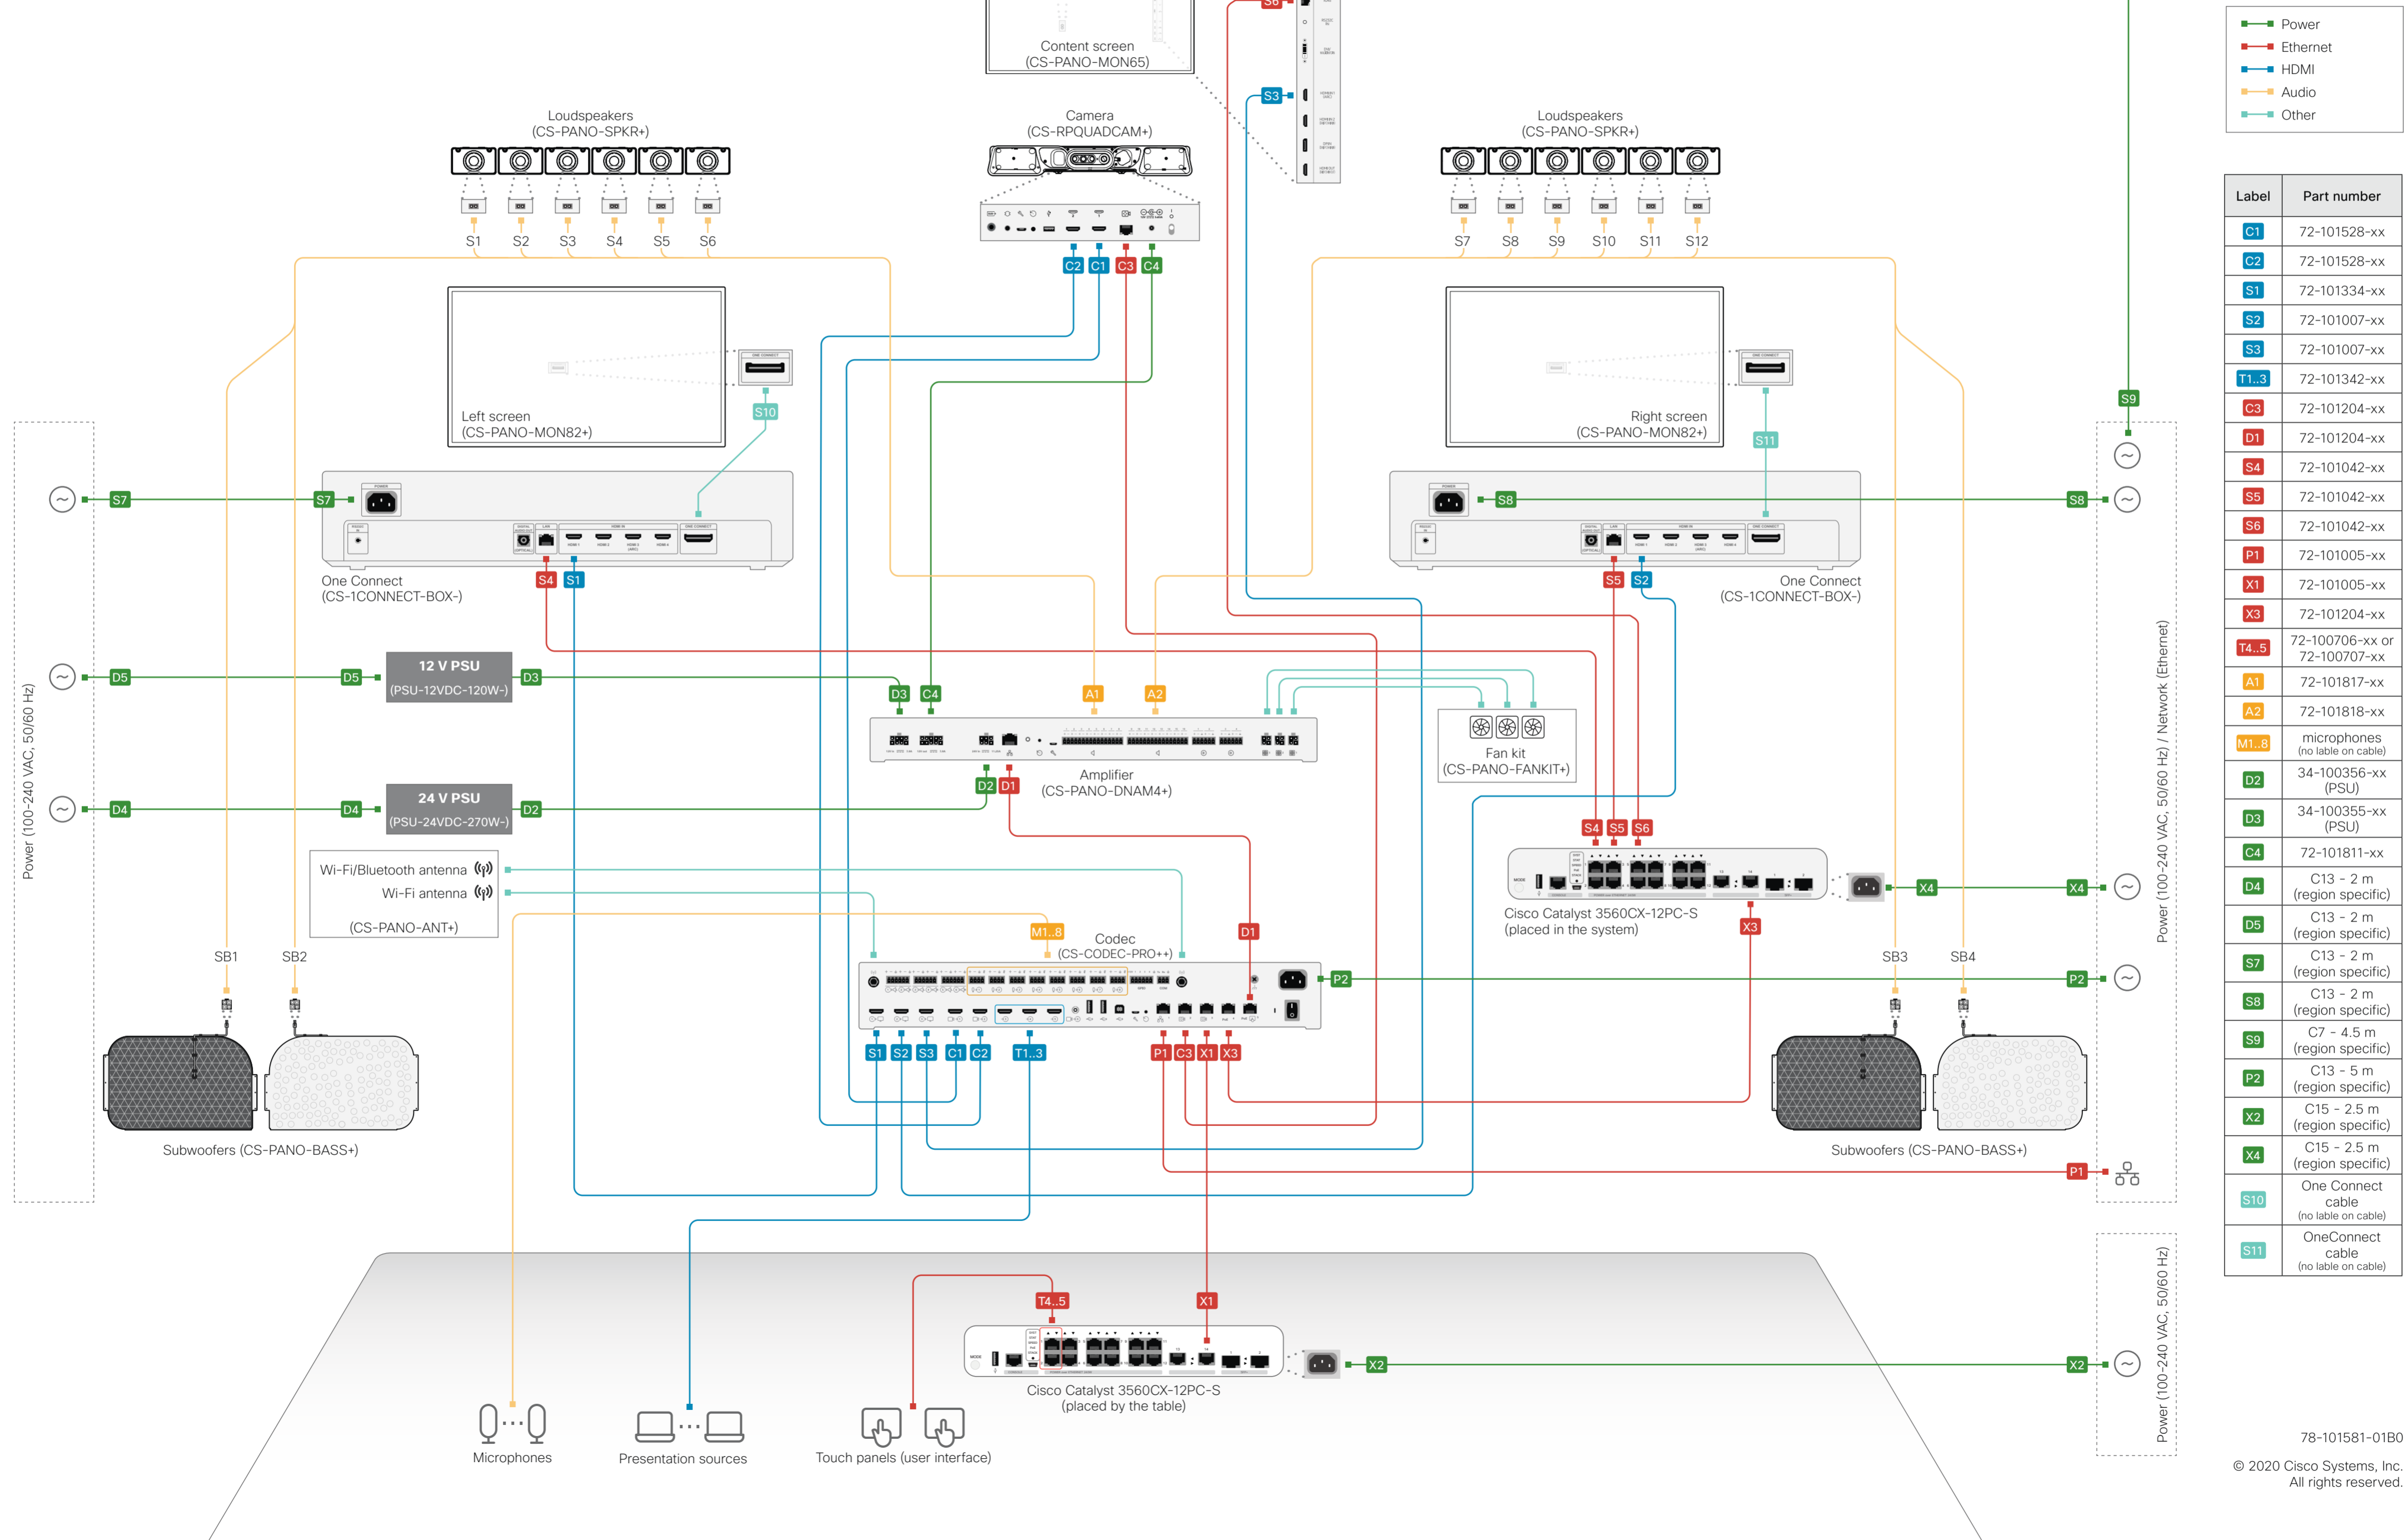

Cisco Webex Room Panorama

Wiring diagram

	Power
	Ethernet
	HDMI
	Audio
	Other

Label	Part number
C1	72-101528-xx
C2	72-101528-xx
S1	72-101334-xx
S2	72-101007-xx
S3	72-101007-xx
T1..3	72-101342-xx
C3	72-101204-xx
D1	72-101204-xx
S4	72-101042-xx
S5	72-101042-xx
P1	72-101005-xx
X1	72-101005-xx
X3	72-101204-xx
T4..5	72-100706-xx or 72-100707-xx
A1	72-101817-xx
A2	72-101818-xx
M1..8	microphones (no label on cable)
D2	34-100356-xx (PSU)
D3	34-100355-xx (PSU)
C4	72-101811-xx
D4	C13 - 2 m (region specific)
D5	C13 - 2 m (region specific)
S7	C13 - 2 m (region specific)
S8	C13 - 2 m (region specific)
S9	C7 - 4.5 m (region specific)
P2	C13 - 5 m (region specific)
X2	C15 - 2.5 m (region specific)
X4	C15 - 2.5 m (region specific)
S10	One Connect cable (no label on cable)
S11	OneConnect cable (no label on cable)