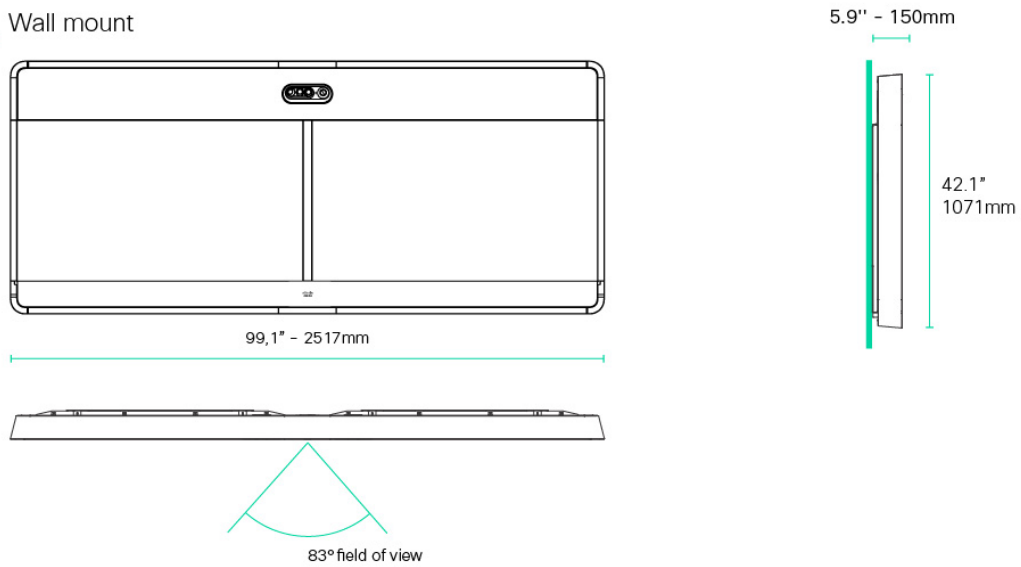

Wrench icon Wall mount

Wrench icon Floor stand free standing (default)

Wrench icon Floor stand wall secured (included in default)