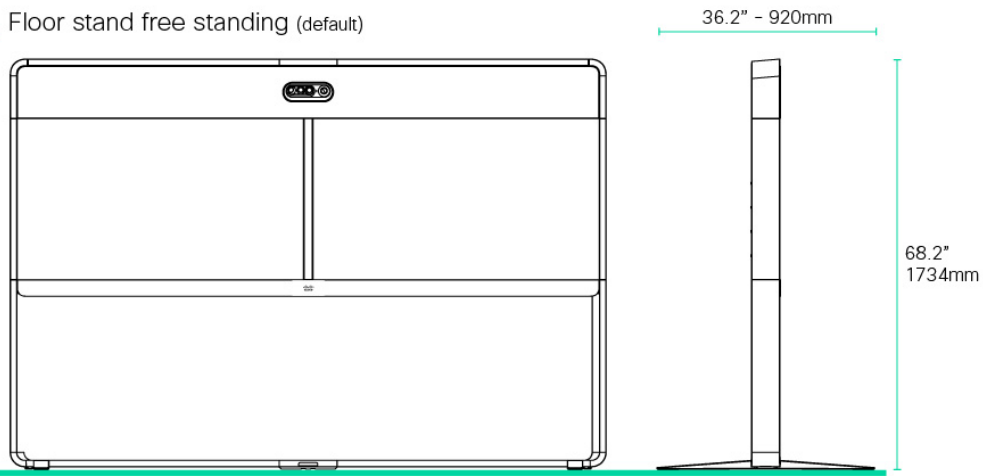

Wrench icon Wall mount

Wrench icon Floor stand free standing (default)

Wrench icon Floor stand wall secured (included in default)