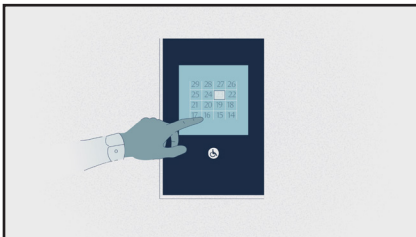

Toronto-Dominion Centre Destination Dispatch Internal

TORONTO
DOMINION
CENTRE

A **CP** PROPERTY

Our elevator dispatch system combines security with convenience and comfort,

and it's as simple as TOUCH, TRAVEL And TAP.

To begin, TOUCH your destination floor on screen.
Quick tip: Be sure everyone in your party touches their floor, to prevent overcrowding

Then, TRAVEL to your assigned elevator.
The dispatch system will select the elevator that will get you where you're going as swiftly as possible.

Travelling to a secure floor? Visiting after-hours?
Just tap your pass card in the elevator, to get moving.

Every individual will need to tap their passcard, to keep each floor safe and secure.

Toronto-Dominion Centre Destination Dispatch Internal