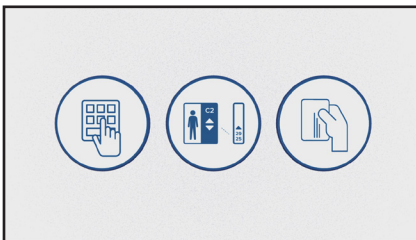

Toronto-Dominion Centre Destination Dispatch Internal

TORONTO
DOMINION
CENTRE

A **CP** PROPERTY

Our elevator dispatch system combines security with convenience and comfort,

and it's as simple as TOUCH, TRAVEL And TAP.

To begin, TOUCH your destination floor on screen.
Quick tip: Be sure everyone in your party touches their floor, to prevent overcrowding

Then, TRAVEL to your assigned elevator.
The dispatch system will select the elevator that will get you where you're going as swiftly as possible.

Travelling to a secure floor? Visiting after-hours?
Just tap your pass card in the elevator, to get moving.

Every individual will need to tap their passcard, to keep each floor safe and secure.

Toronto-Dominion Centre Destination Dispatch Internal