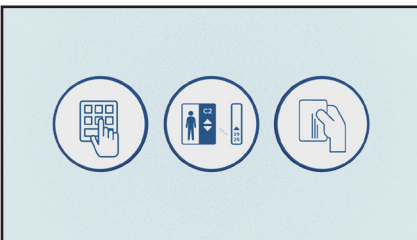

To begin, TOUCH your destination floor on screen.
Quick tip: Be sure everyone in your party touches their floor, to prevent overcrowding

Then, TRAVEL to your assigned elevator.
The dispatch system will select the elevator that will get you where you're going as swiftly as possible.

Travelling to a secure floor? Visiting after-hours?
Just tap your pass card in the elevator, to get moving.

Every individual will need to tap their passcard, to keep each floor safe and secure.

Toronto-Dominion Centre Destination Dispatch Internal

TORONTO
DOMINION
CENTRE

A **CP** PROPERTY

Have your card ready to tap!
If you don't tap before the doors start to close, You'll need to press the doors-open button and select your floor again.

So remember:
TOUCH your destination floor
TRAVEL to your elevator
And TAP to get moving