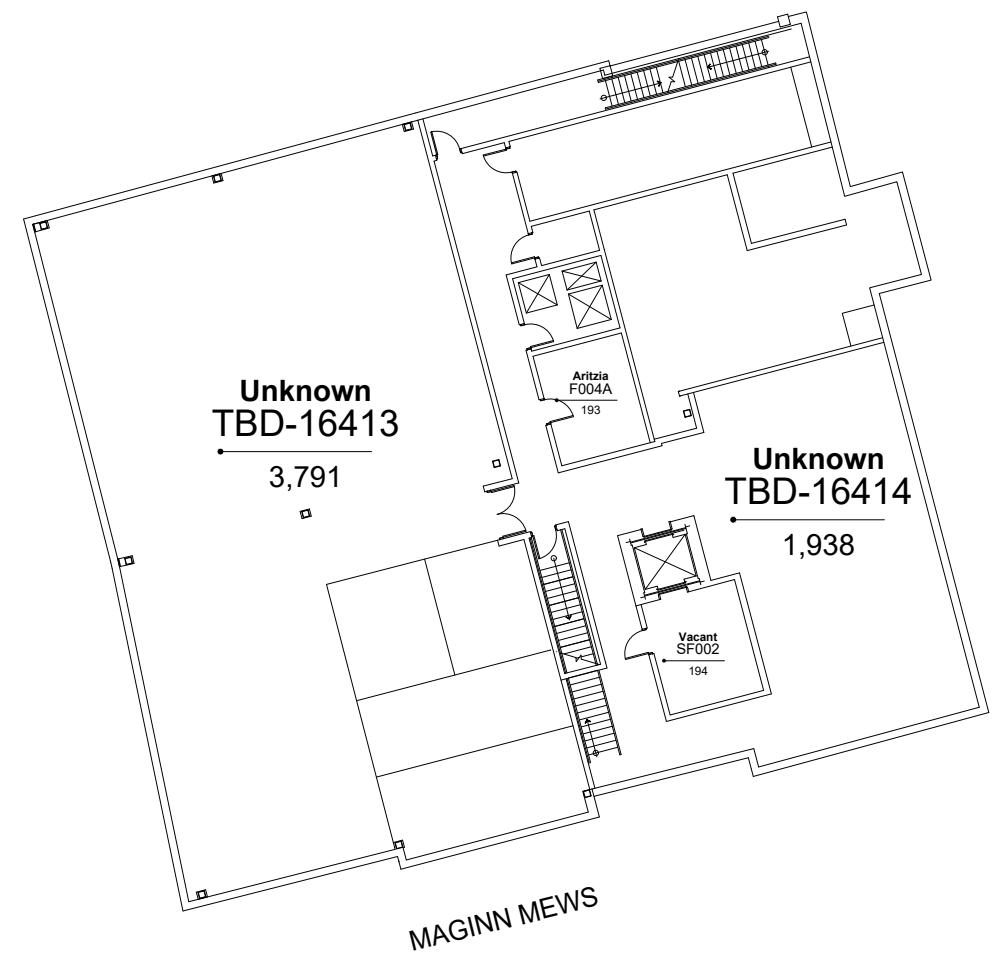

PUBLIC SQUARE

Legend:

Non-Leasable area

Tenant Name
UNIT NUMBER
Square Footage

All areas and dimensions are approximate.
For discussion purposes only

CF Shops at Don Mills
Level 1

Leasing Plan
Updated on: 09-19-2022

Legend:
 Non-Leasable area

Tenant Name
UNIT NUMBER
 Square Footage

All areas and dimensions are approximate.
 For discussion purposes only

	<p>CF Shops at Don Mills Level 2</p>	<p>Leasing Plan Updated on: 08-25-2022</p>	<p>Legend:</p> <p> Non-Leasable area</p> <p>Tenant Name UNIT NUMBER Square Footage</p>	<p>All areas and dimensions are approximate. For discussion purposes only</p>
--	---	---	---	---