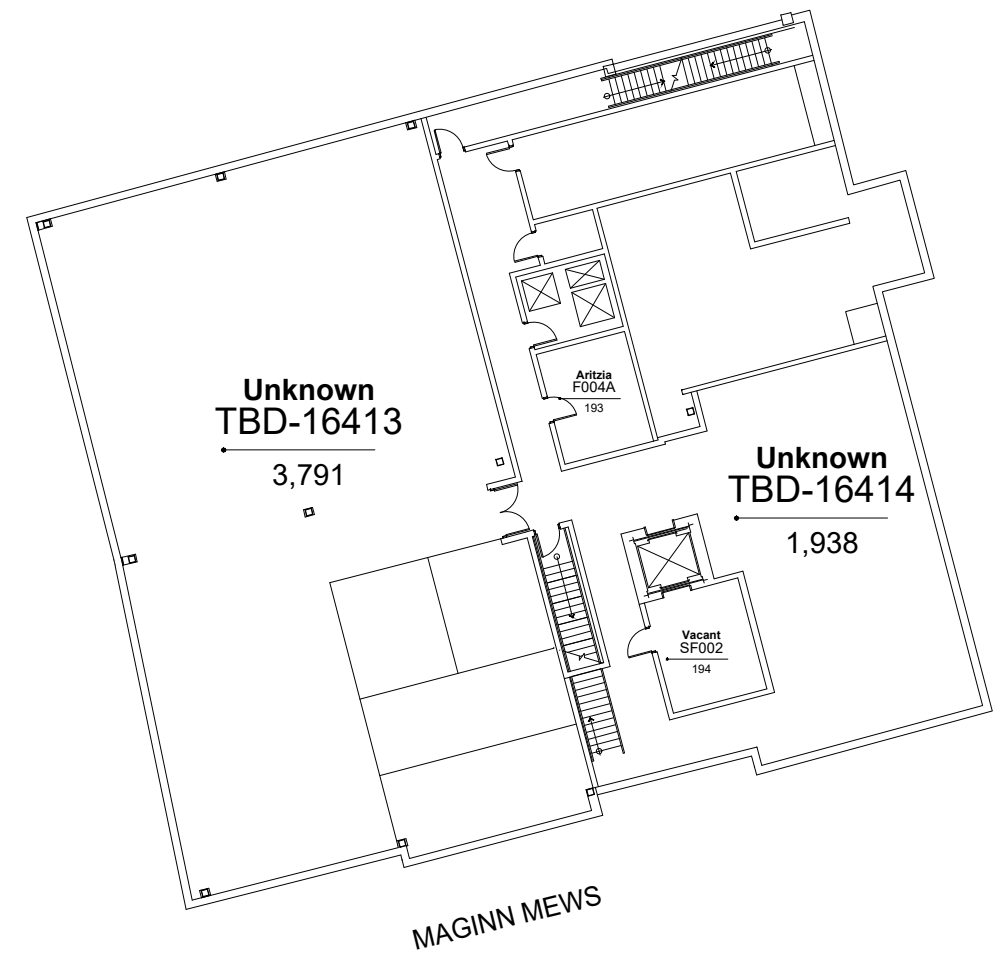

MARIE LABATTE ROAD

CLOCK TOWER ROAD

AGGIE HOGG GARDENS

PUBLIC SQUARE

Unknown
TBD-16413
3,791

Unknown
TBD-16414
1,938

Vacant
SF002
194

Aritzia
F004A
193

MAGINN MEWS

Legend:

Tenant Name
UNIT NUMBER
Square Footage

All areas and dimensions are approximate.
For discussion purposes only

Legend:

Tenant Name
UNIT NUMBER
Square Footage

All areas and dimensions are approximate.
For discussion purposes only