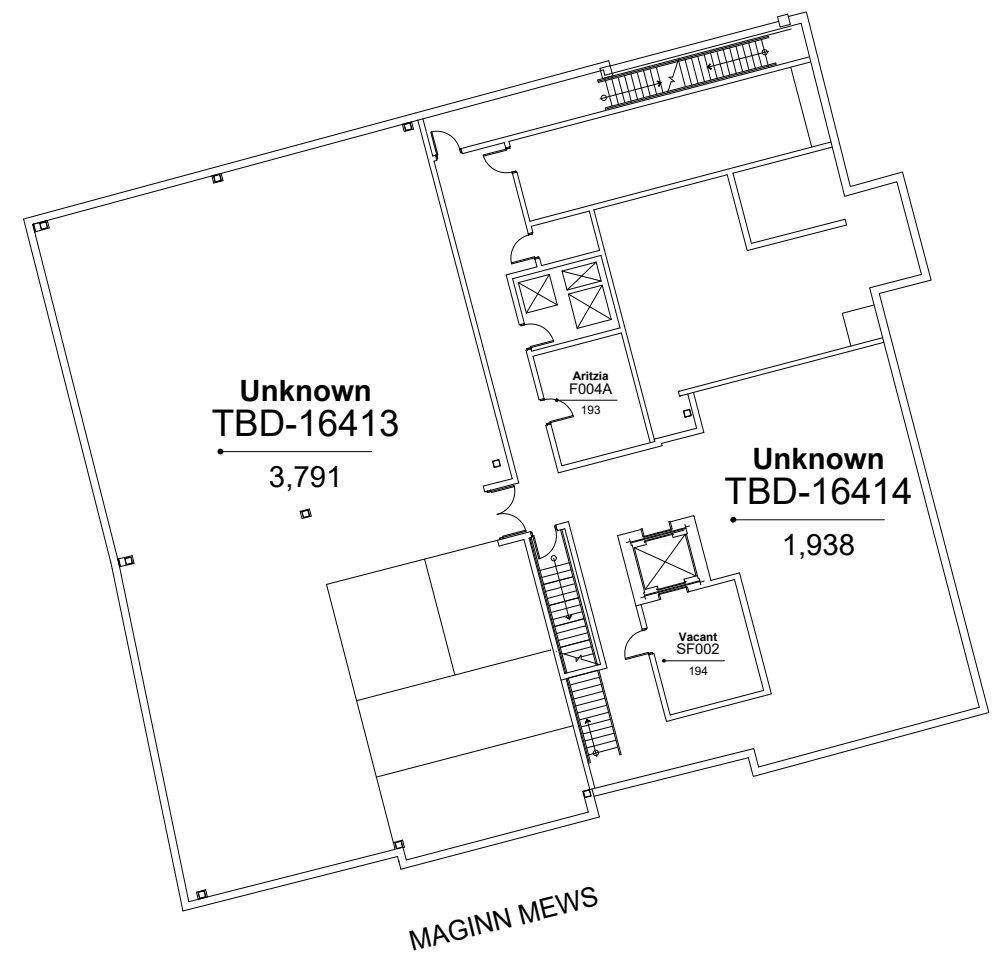

CLOCKTOWER ROAD

MARIE LABATTE ROAD

AGGIE HOGG GARDENS

PUBLIC SQUARE

MAGINN MEWS

Legend:

Tenant Name  
**UNIT NUMBER**  
Square Footage

All areas and dimensions are approximate.  
For discussion purposes only

**CF Shops at Don Mills**  
Level 1

**Leasing Plan**  
Updated on: 07-19-2022

Legend:  
 Non-Leasable area

Tenant Name  
 UNIT NUMBER  
 Square Footage

All areas and dimensions are approximate.  
 For discussion purposes only

Legend:

Non-Leasable area

**Tenant Name**  
**UNIT NUMBER**  
Square Footage

All areas and dimensions are approximate.  
For discussion purposes only