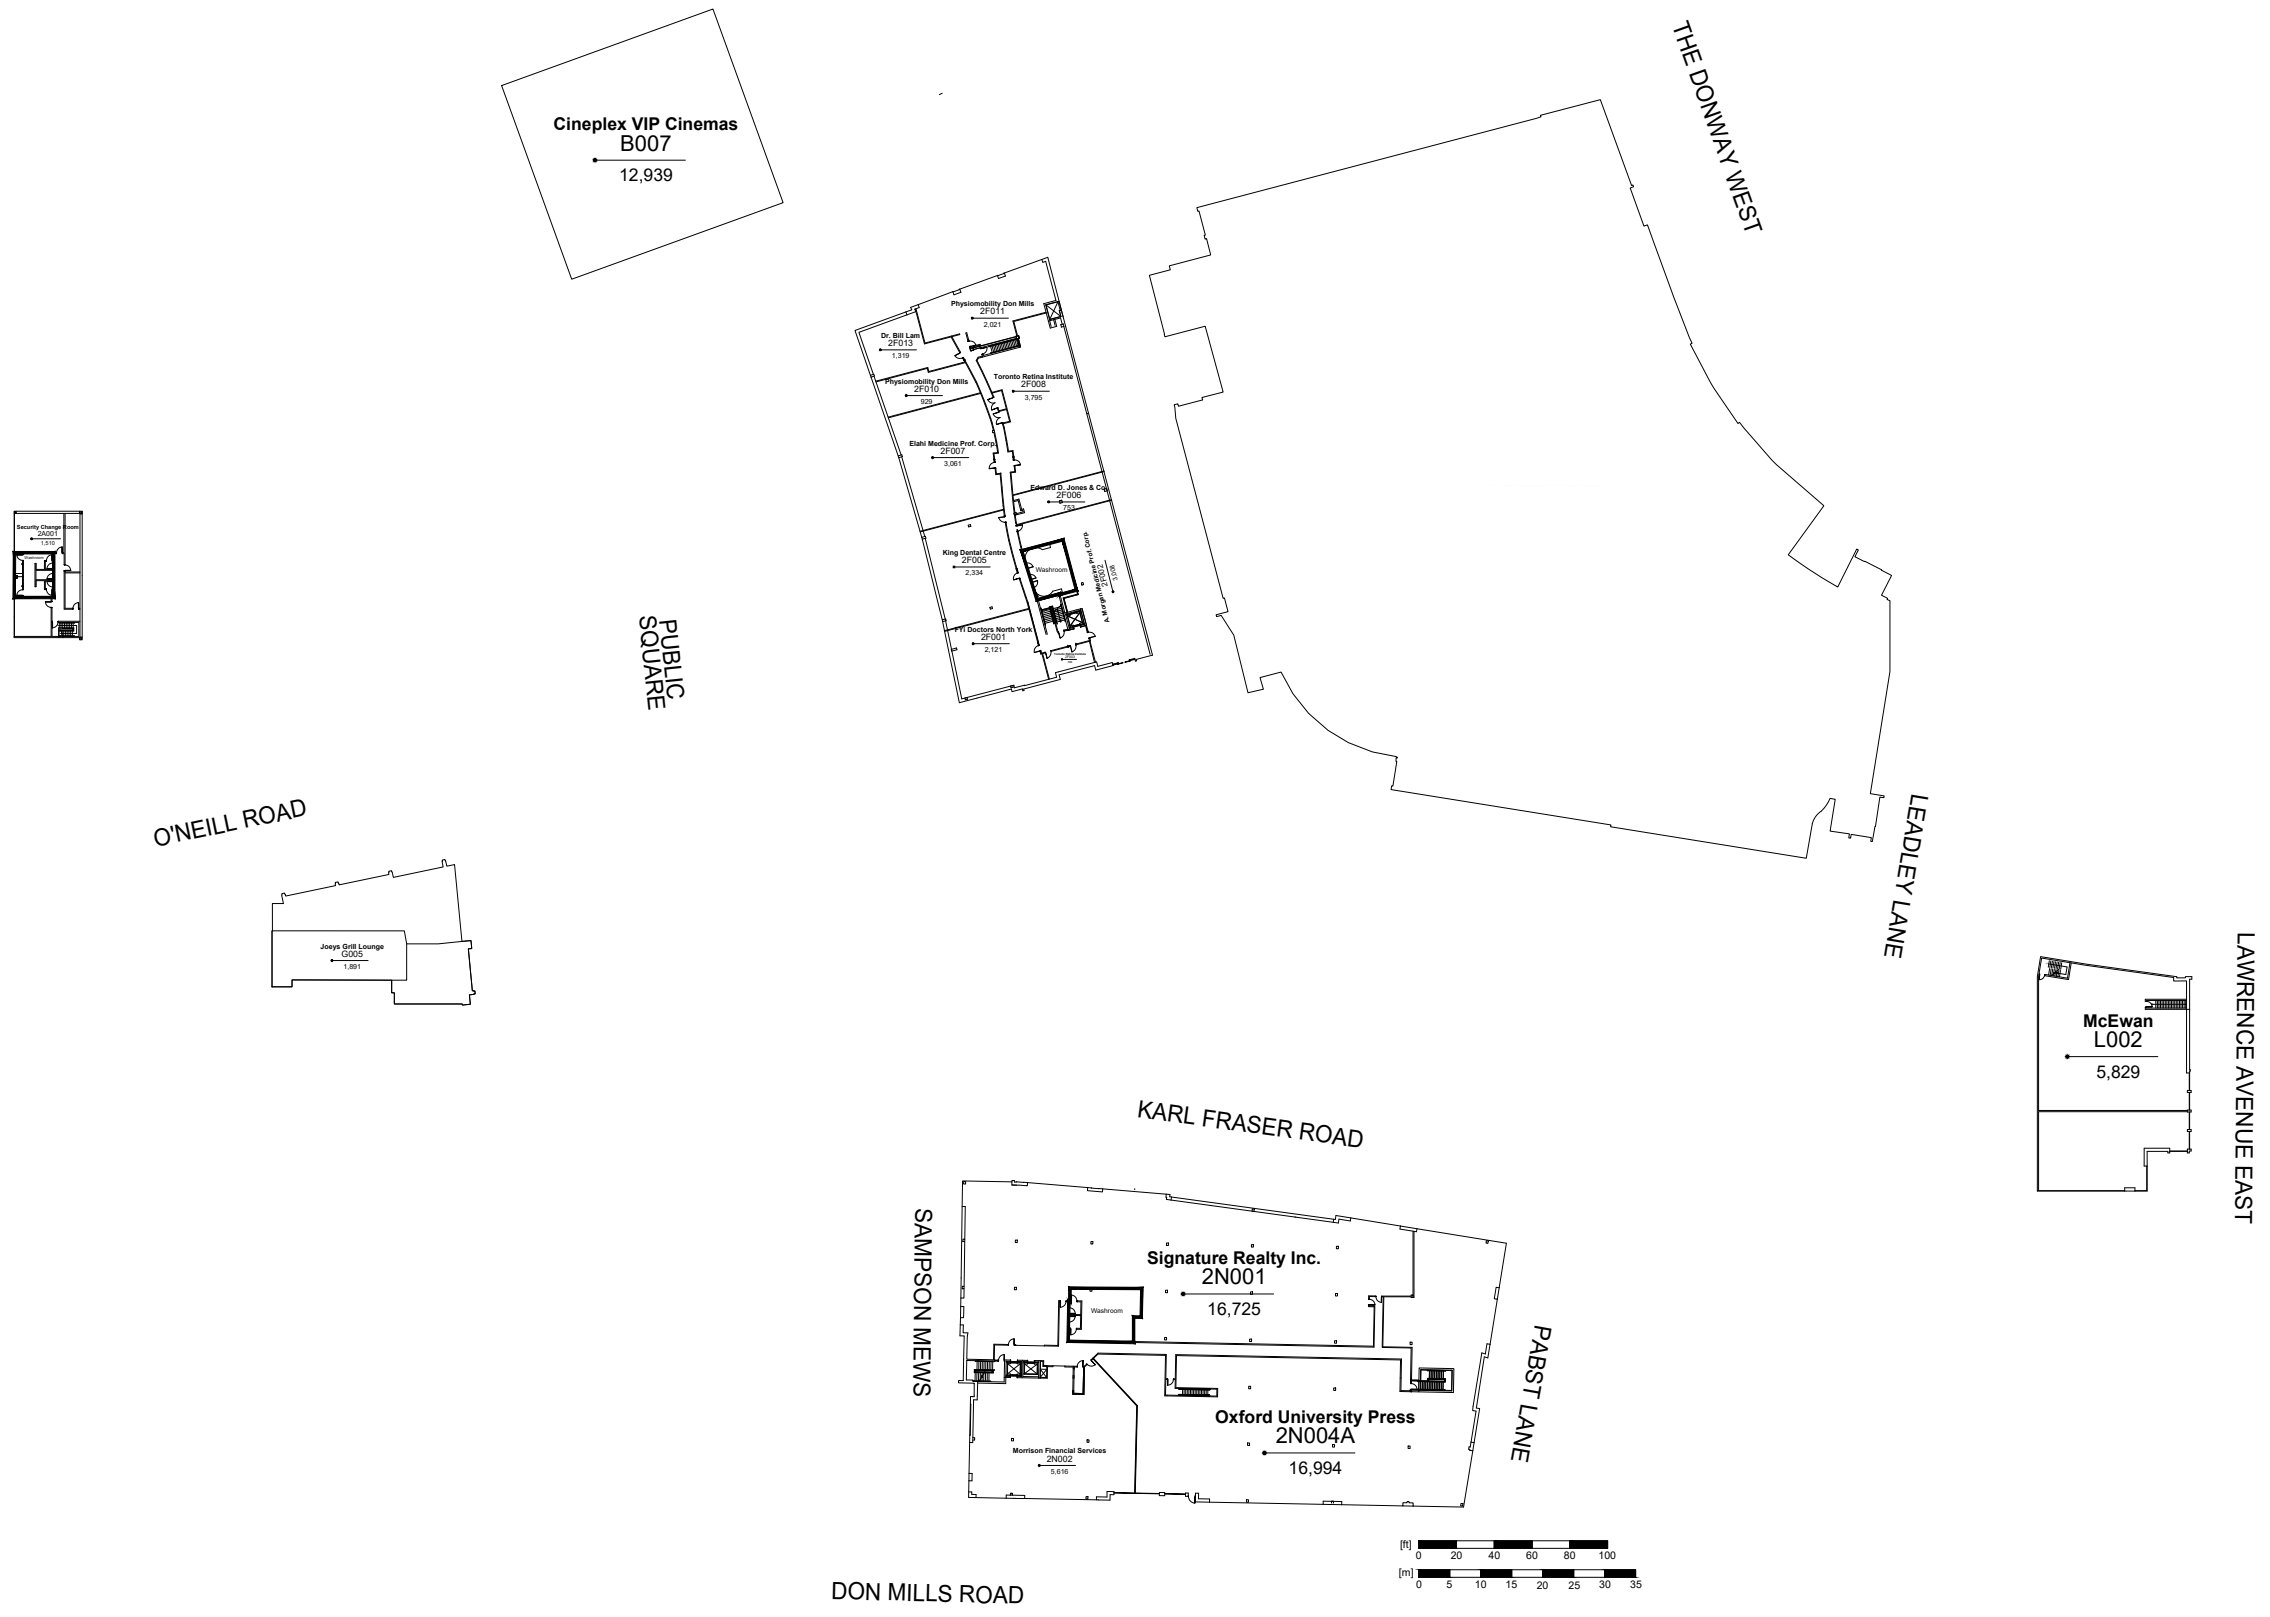

CLOCKTOWER ROAD

MARIE LABATTE ROAD

AGGIE HOGG GARDENS

PUBLIC SQUARE

MAGINN MEWS

Legend:

Tenant Name  
**UNIT NUMBER**  
Square Footage

All areas and dimensions are approximate.  
For discussion purposes only

**CF Shops at Don Mills**  
Level 1

**Leasing Plan**  
Updated on: 07-19-2022

Legend:  
 Non-Leasable area

Tenant Name  
 UNIT NUMBER  
 Square Footage

All areas and dimensions are approximate.  
 For discussion purposes only

Legend:

Non-Leasable area

**Tenant Name**  
**UNIT NUMBER**  
Square Footage

All areas and dimensions are approximate.  
For discussion purposes only