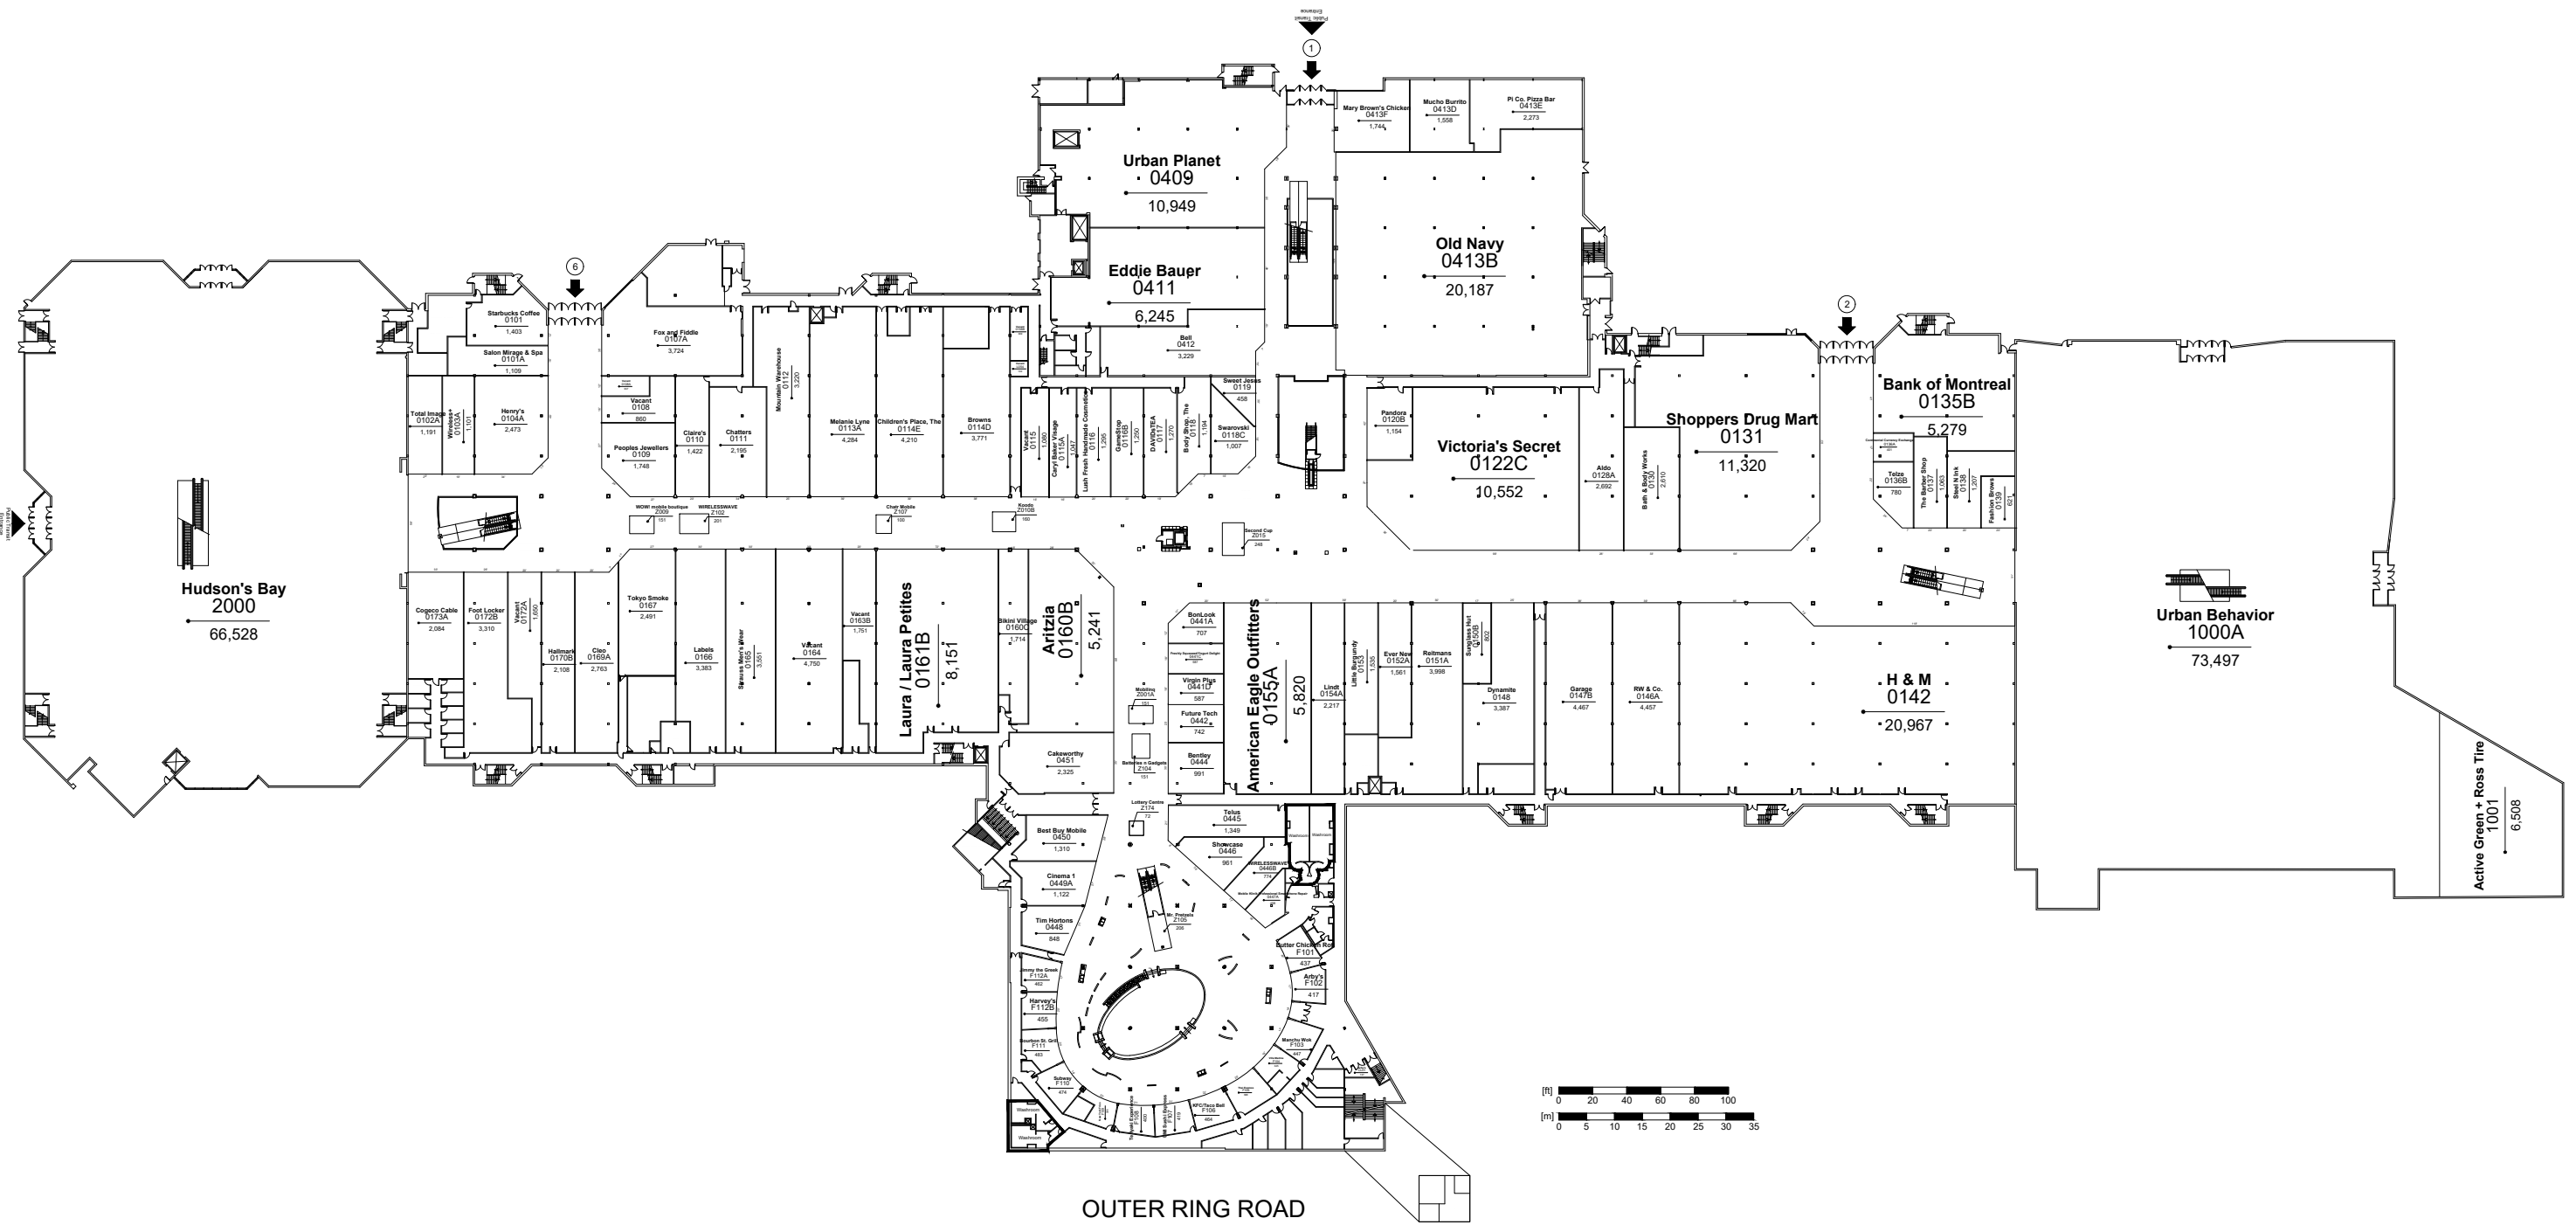

LIMERIDGE ROAD E

UPPER WENTWORTH STREET

CF Lime Ridge Mall
Level 1

Leasing Plan
Updated on: 09-13-2022

Legend:
 Non-Leasable area
 Tenant Name
 UNIT NUMBER
 Square Footage

All areas and dimensions are approximate.
For discussion purposes only

	<p>CF Lime Ridge Mall Level 2</p>	<p>Leasing Plan Updated on: 09-09-2022</p>	<p>Legend: Non-Leasable area Tenant Name UNIT NUMBER Square Footage</p>	<p>All areas and dimensions are approximate. For discussion purposes only</p>
--	----------------------------------------------	-------------------------------------------------------	-------------------------------------------------------------------------------------------------	-----------------------------------------------------------------------------------