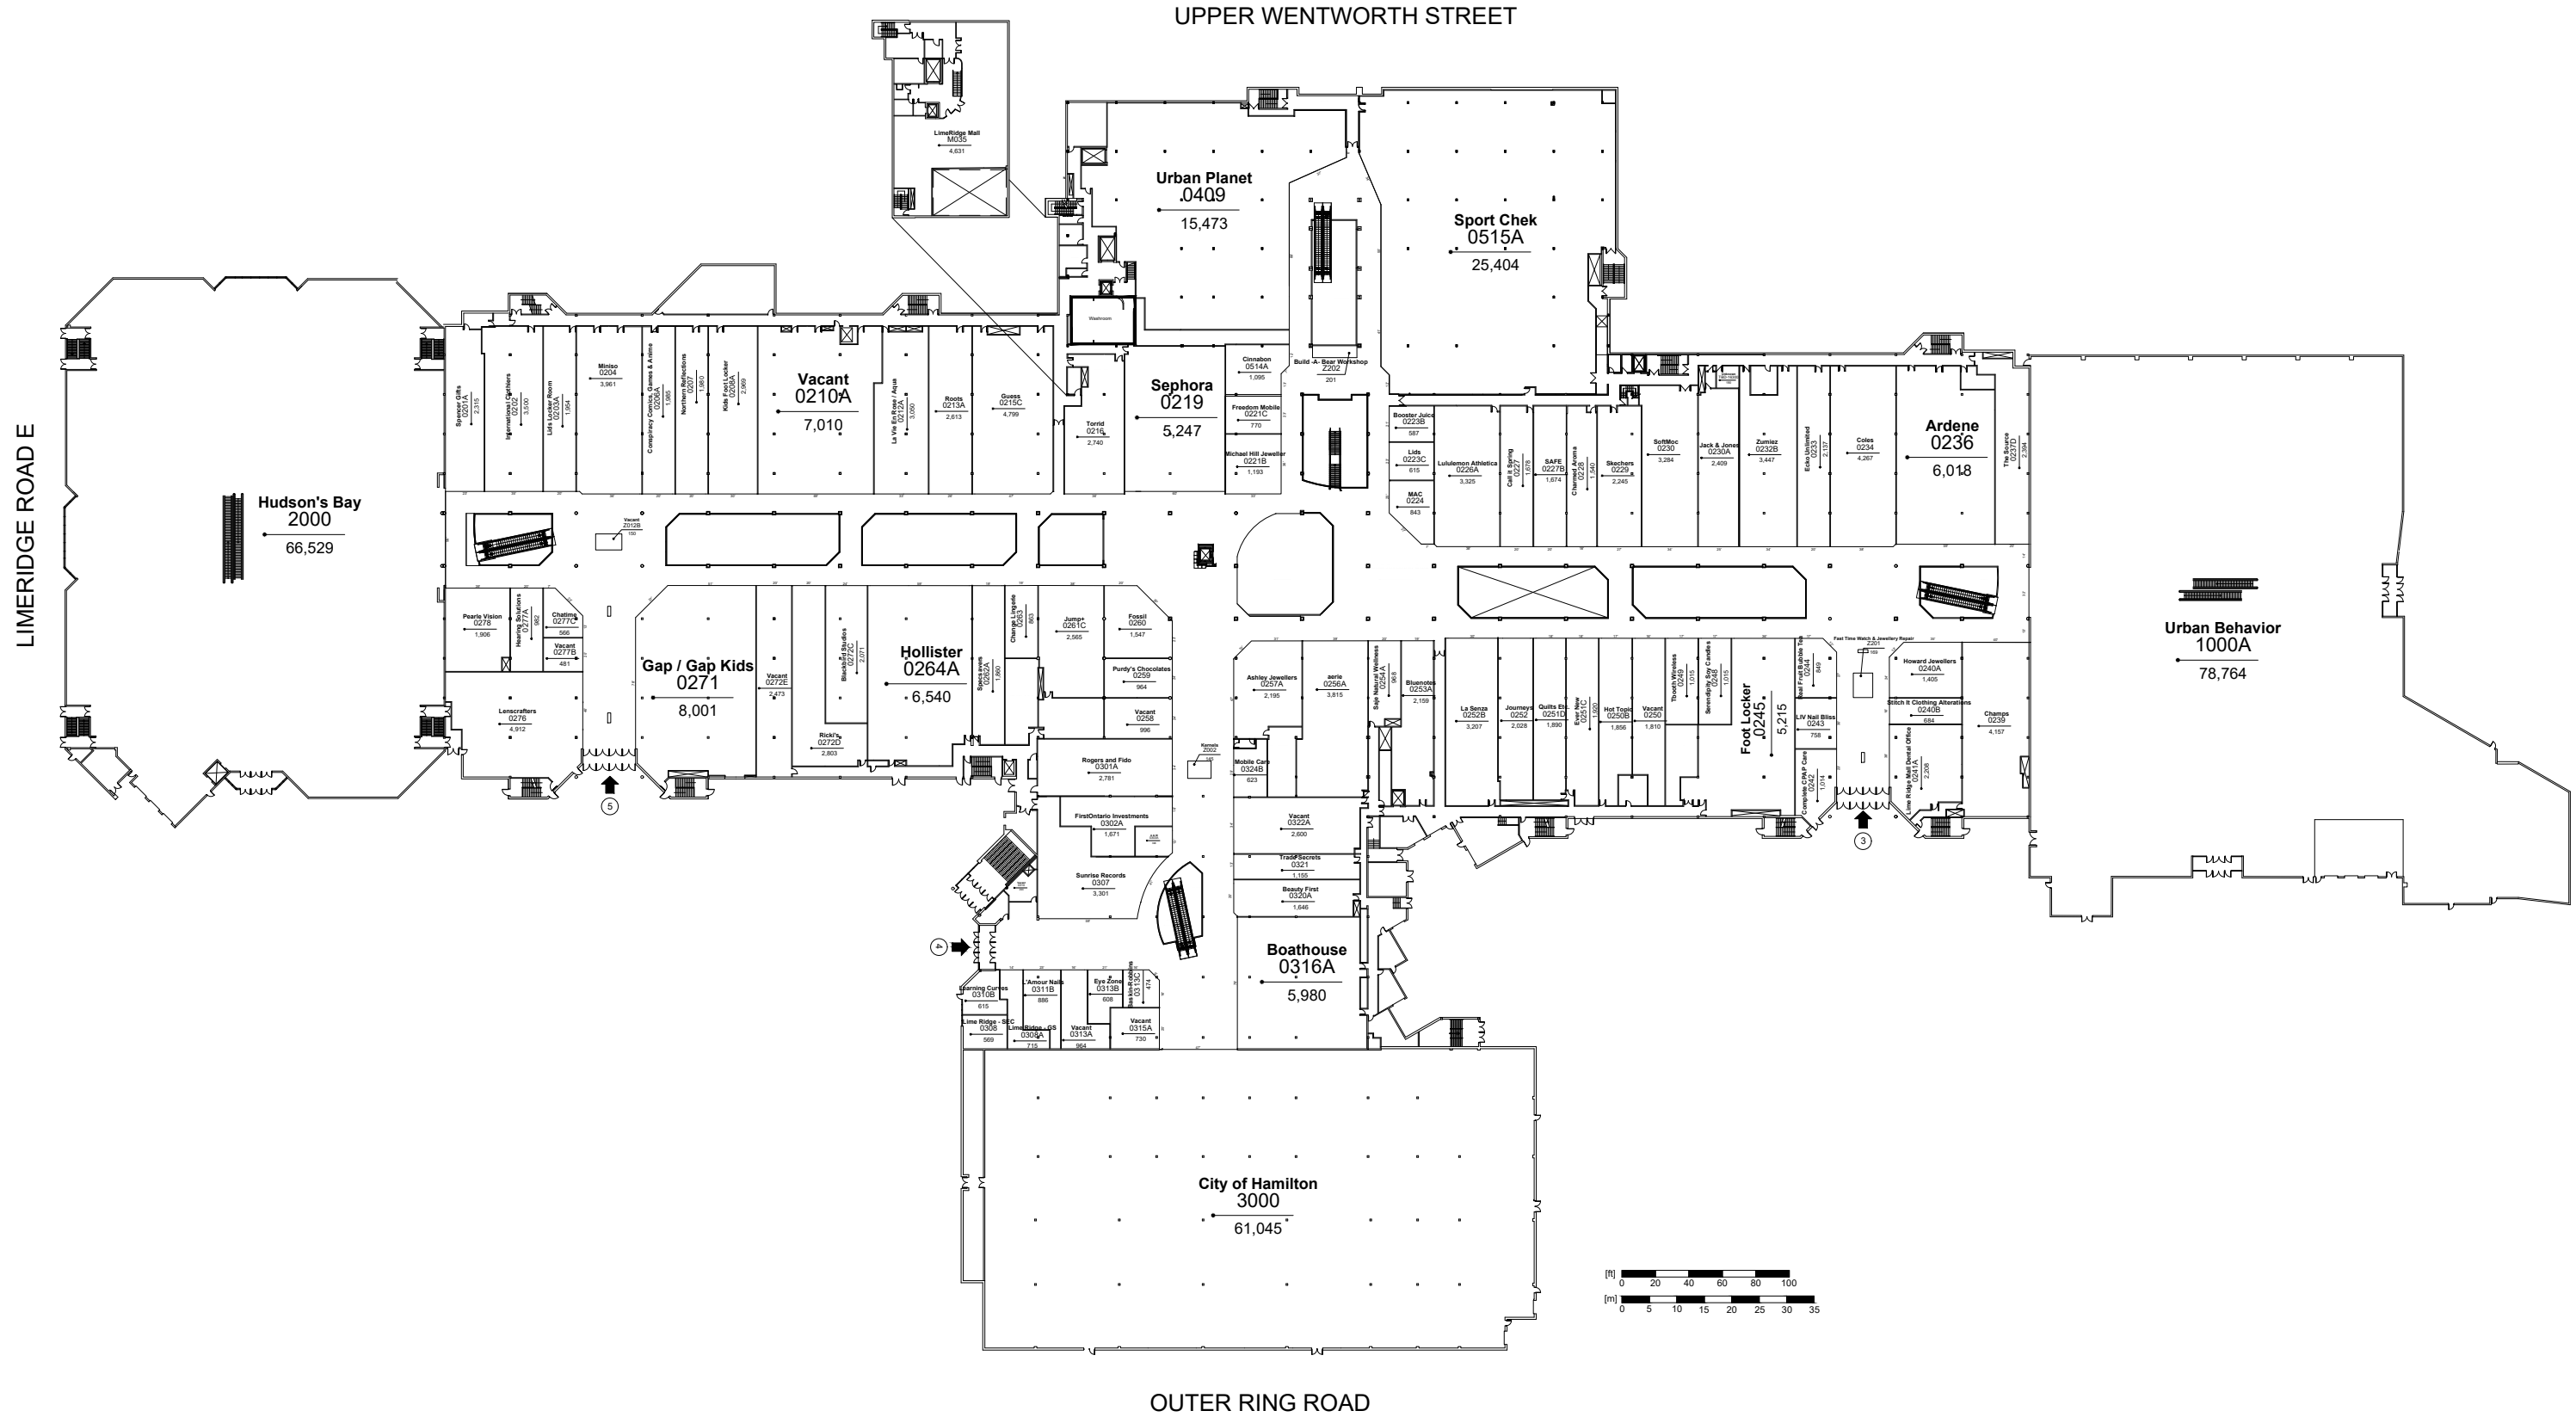

LIMERIDGE ROAD E

UPPER WENTWORTH STREET

CF Lime Ridge Mall
Level 1

Leasing Plan
Updated on: 09-13-2022

Legend:
 Non-Leasable area
 Tenant Name
 UNIT NUMBER
 Square Footage

All areas and dimensions are approximate.
For discussion purposes only

	<p>CF Lime Ridge Mall Level 2</p>	<p>Leasing Plan Updated on: 09-09-2022</p>	<p>Legend: Non-Leasable area Tenant Name UNIT NUMBER Square Footage</p>	<p>All areas and dimensions are approximate. For discussion purposes only</p>
--	----------------------------------------------	-------------------------------------------------------	-------------------------------------------------------------------------------------------------	-----------------------------------------------------------------------------------