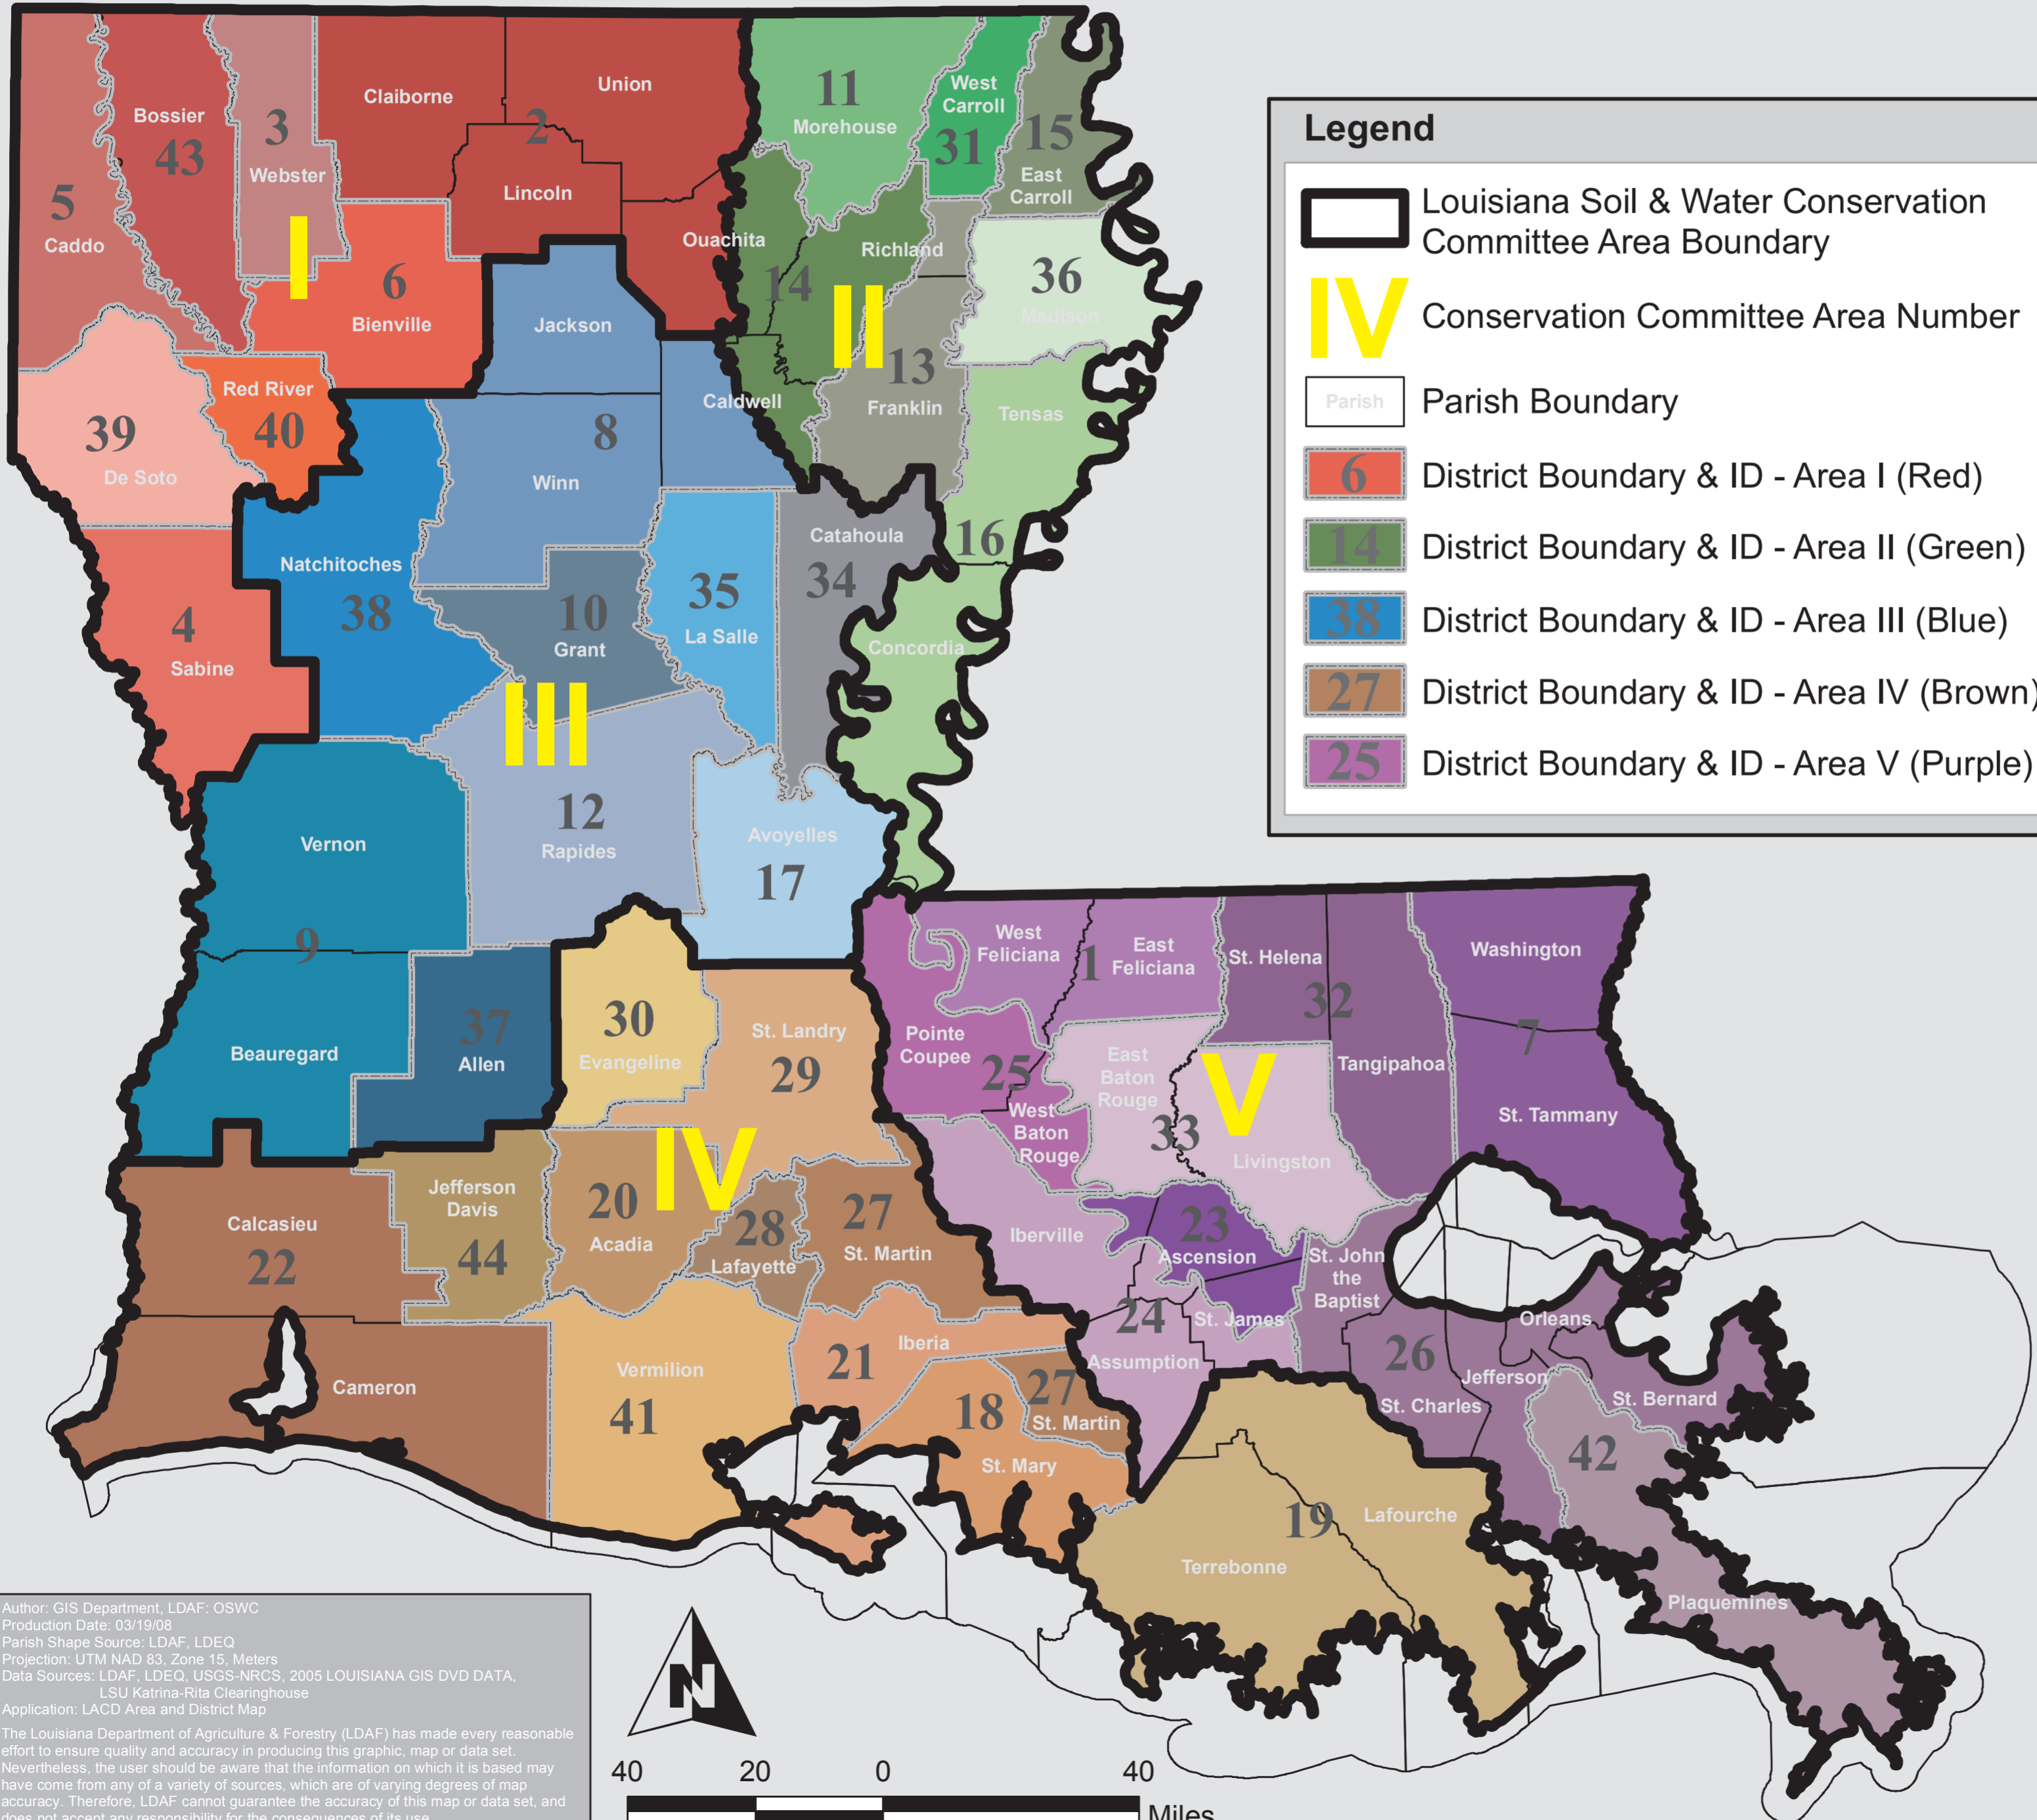

Louisiana Soil & Water Conservation Districts & Areas

Legend

- Louisiana Soil & Water Conservation Committee Area Boundary
- Conservation Committee Area Number
- Parish Boundary
- District Boundary & ID - Area I (Red)
- District Boundary & ID - Area II (Green)
- District Boundary & ID - Area III (Blue)
- District Boundary & ID - Area IV (Brown)
- District Boundary & ID - Area V (Purple)

Louisiana Conservation District Legend

District Num.	Area	SW Conservation District
1	V	Feliciana SWCD
2	I	D'Arbonne SWCD
3	I	Dorcheat SWCD
4	I	Sabine SWCD
5	I	Caddo SWCD
6	I	Saline SWCD
7	V	Bogue Chitto-Pearl River SWCD
8	III	Dugdemonia SWCD
9	III	Calcasieu SWCD
10	III	Grant SWCD
11	II	Morehouse SWCD
12	III	Rapides SWCD
13	II	Northeast SWCD
14	II	Boeuf River SWCD
15	II	East Carroll SWCD
16	II	Tensas-Concordia SWCD
17	III	Avoyelles SWCD
18	IV	St. Mary SWCD
19	IV	Lafourche-Terrebonne SWCD
20	IV	Acadia SWCD
21	IV	Iberia SWCD
22	IV	Gulf Coast SWCD
23	V	New River SWCD
24	V	Lower Delta SWCD
25	V	Upper Delta SWCD
26	V	Crescent SWCD
27	IV	St. Martin SWCD
28	IV	Lafayette SWCD
29	IV	St. Landry SWCD
30	IV	Evangeline SWCD
31	II	West Carroll SWCD
32	V	Tangipahoa-St. Helena SWCD
33	V	Capital SWCD
34	III	Catahoula SWCD
35	III	La Salle SWCD
36	II	Madison SWCD
37	III	Allen SWCD
38	III	Natchitoches SWCD
39	I	De Soto SWCD
40	I	Red River SWCD
41	IV	Vermilion SWCD
42	V	Plaquemines SWCD
43	I	Bodcau SWCD
44	IV	Jefferson Davis SWCD