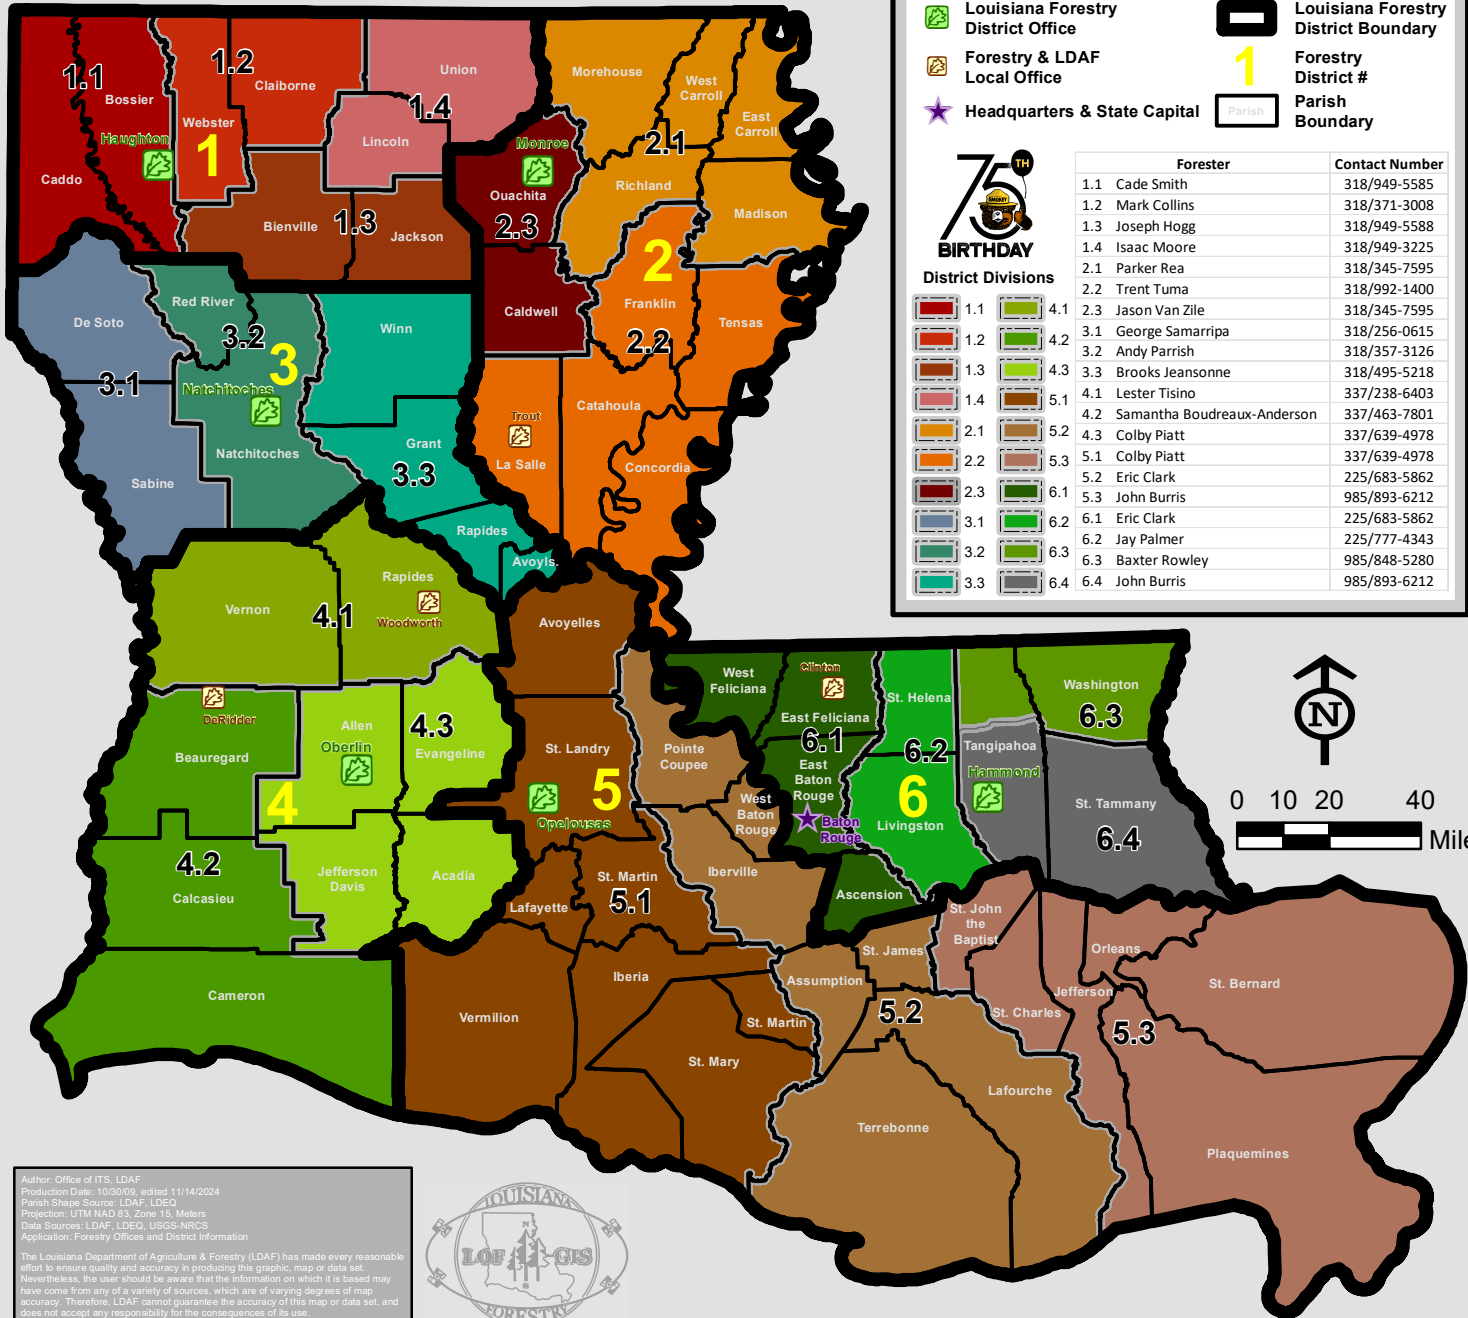

LOUISIANA DEPARTMENT of AGRICULTURE & FORESTRY

MIKE STRAIN, DVM *Commissioner*

Office of Forestry District and Office Map

24-hr Emergency Contact: 1-855-4LA-LDAF (1-855-452-5323)

District Office Information		Headquarters and Local Offices	
District 1 Forester Chris McCarthy 740 Covington Rd. Haughton, LA 71037 (318) 949-3225	District 2 Forester Winston Gable 754 Hwy 80 East Monroe, LA 71203 (318) 345-7595	District 3 Forester Andy Parrish 150 Pilgrims Rd. Natchitoches, LA 71457 (318) 357-3126	Forestry Headquarters 5825 Florida Blvd. Baton Rouge, LA 70806 (225) 925-4500
District 4 Forester Mark Davis 9418 Hwy 165 Oberlin, LA 70655 (337) 639-4978	District 5 Forester Contact number 5.1 (337)639-4978 5.2 (225) 683-5862 5.3 (985) 893-6212	District 6 Forester Jay Meadows 47076 N. Morrison Blvd. Hammond, LA 70401 (985) 543-4057	Forestry Clinton Office 10221 Williams Dr. Clinton, LA 70722 (225) 683-5862
		LDAF Trout (Jena) 215 Hangar Rd. Trout, LA 71371 (318) 992-1400	LDAF Woodworth 515 Forestry Rd. Woodworth, LA 71485 (337) 639-4978 (D4 Office) (318) 487-5861 (WW Shop)
		LDAF DeRidder 585 HWY 3099 DeRidder, LA 70634 (337) 463-7801	Regional Administrator: Jeff Anders (318) 371-3008