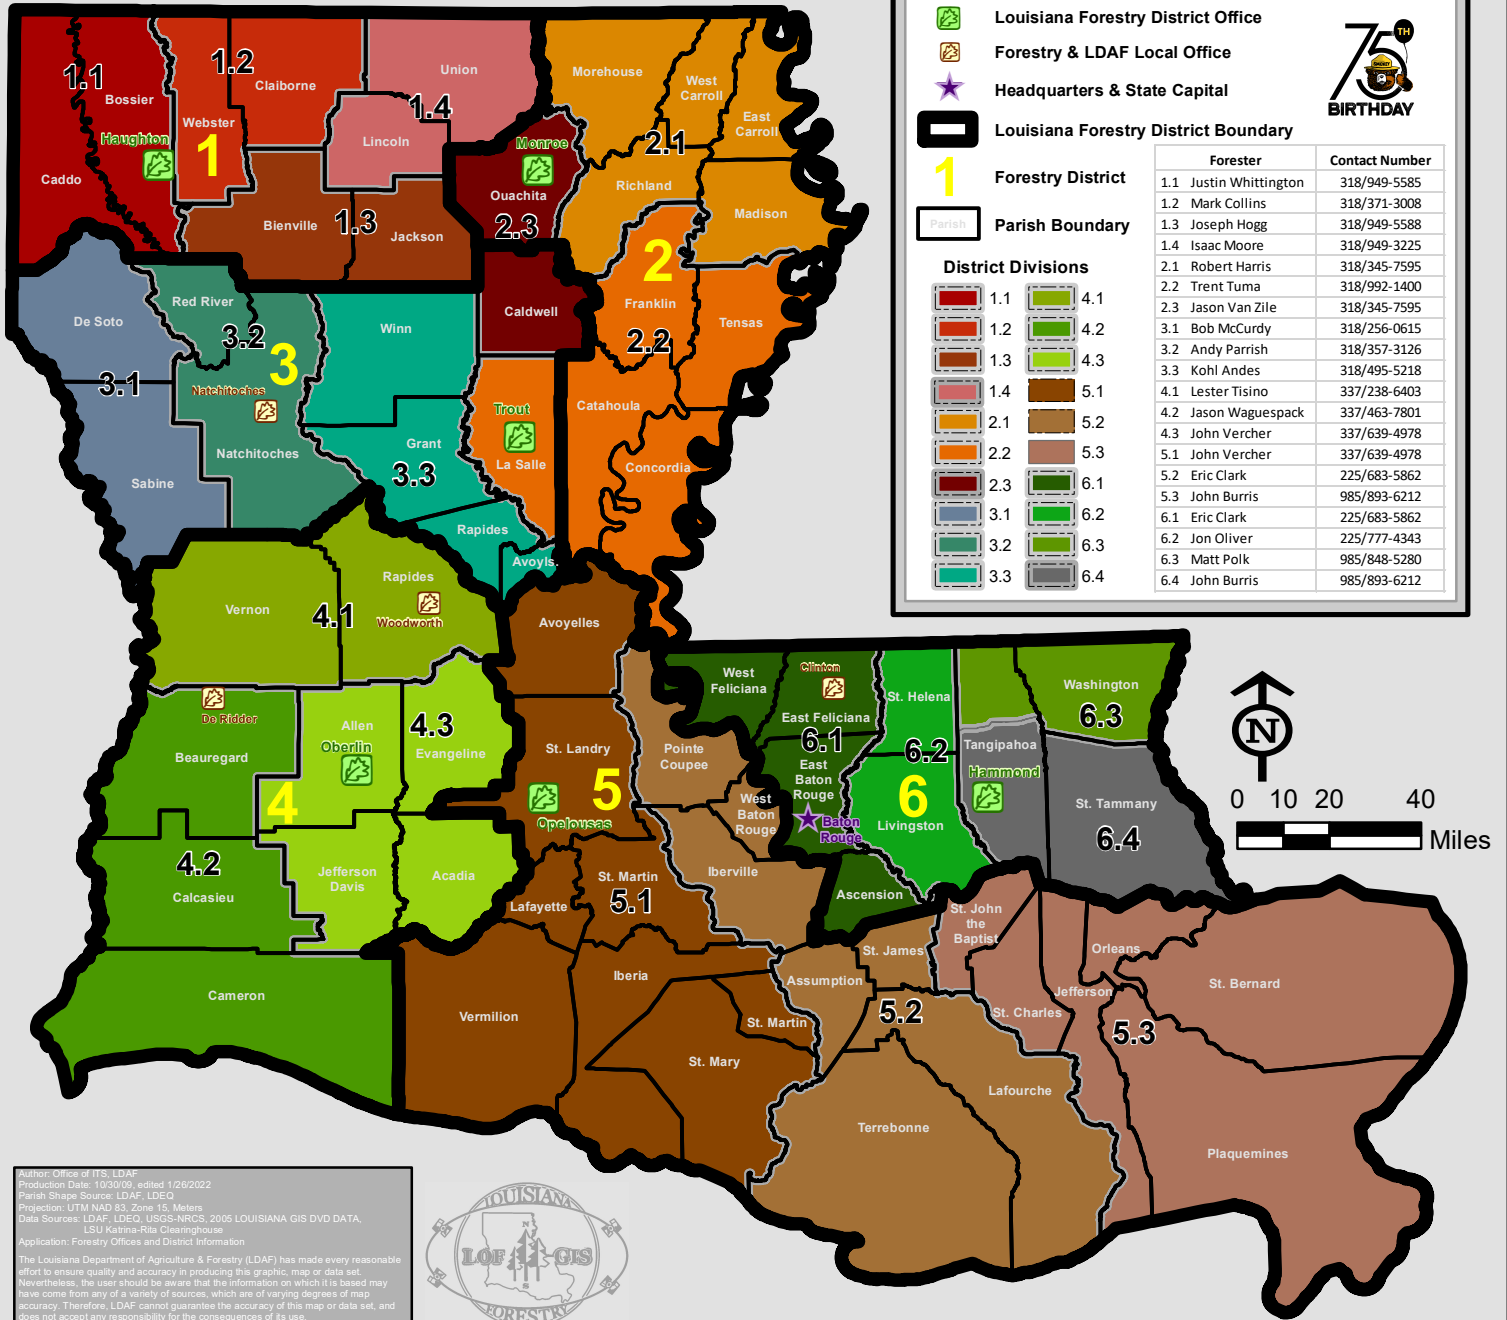

Office of Forestry, LDAF

State Forestry Office Map

24-hr Emergency Contact: 1-855-4LA-LDAF (1-855-452-5323)

District Office Information

District 1 Forester
Chris McCarthy
740 Covington Rd.
Haughton, LA 71037
(318) 949-3225

District 2 Forester
Winston Gable
754 Hwy 80 East
Monroe, LA 71203
(318) 345-7595

District 3 Forester
Andy Parrish
215 Hangar Rd.
Trout, LA 71371
(318) 992-1400

District 4 Forester
Mark Davis
9418 Hwy 165
Oberlin, LA 70655
(337) 639-4978

District 5 Forester
Contact number
5.1 (337)639-4978
5.2 (225) 683-5862
5.3 (985) 893-6212

District 6 Forester
Jay Meadows
47076 N. Morrison Blvd.
Hammond, LA 70401
(985) 543-4057

Headquarters and Local Offices

Forestry Headquarters
5825 Florida Blvd.
Baton Rouge, LA 70806
(225) 925-4500

LDAF Natchitoches
150 Pilgrims Rd.
Natchitoches, LA 71457
(318) 357-3126

Forestry Clinton Office
10221 Williams Dr.
Clinton, LA 70722
(225) 683-5862

LDAF DeRidder
585 HWY 3099
DeRidder, LA 70634
(337) 463-7801

LDAF Woodworth
515 Forestry Rd.
Woodworth, LA 71485
(337) 639-4978 (D4 Office)
(318) 487-5861 (WW Shop)

Regional Administrator: Jeff Anders (318) 371-3008