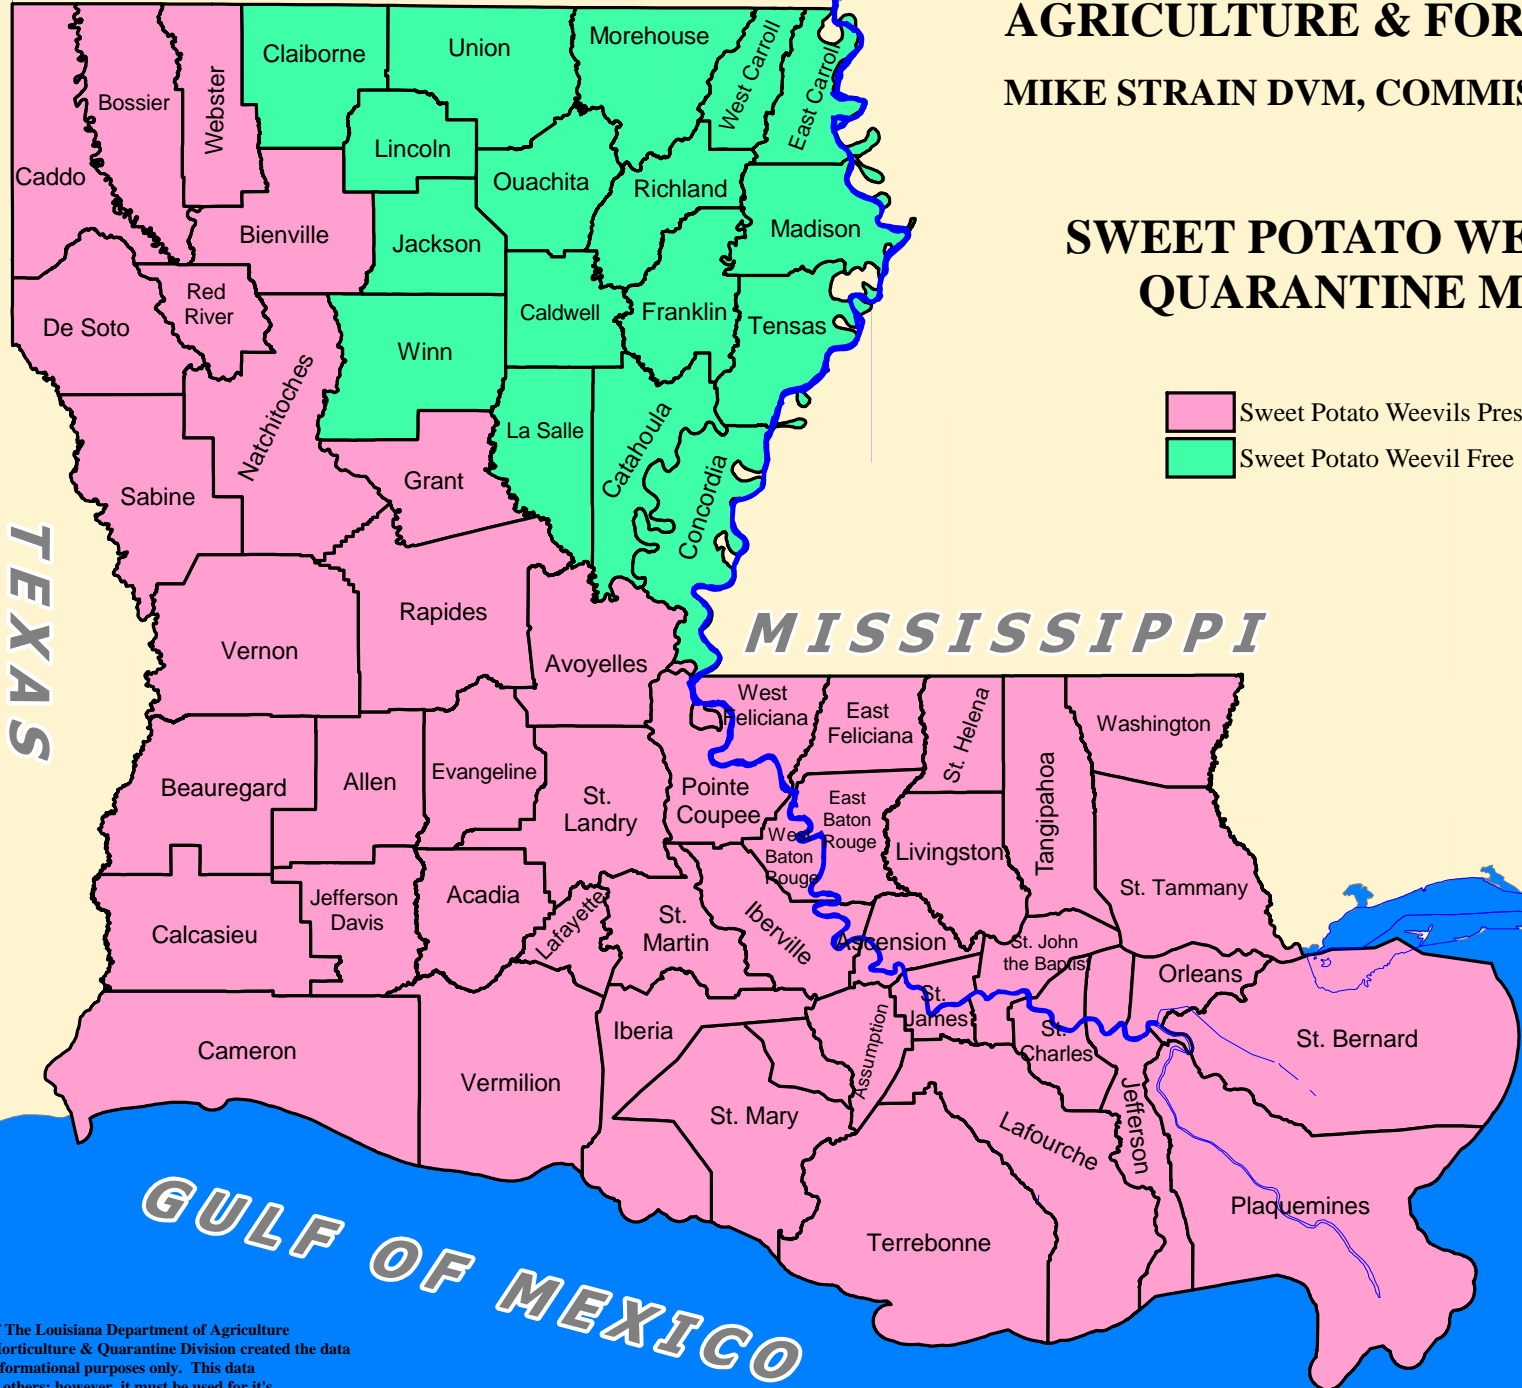

ARKANSAS

LOUISIANA DEPARTMENT OF AGRICULTURE & FORESTRY  
MIKE STRAIN DVM, COMMISSIONER

SWEET POTATO WEEVIL  
QUARANTINE MAP

-  Sweet Potato Weevils Present
-  Sweet Potato Weevil Free

MISSISSIPPI

TEXAS

GULF OF MEXICO