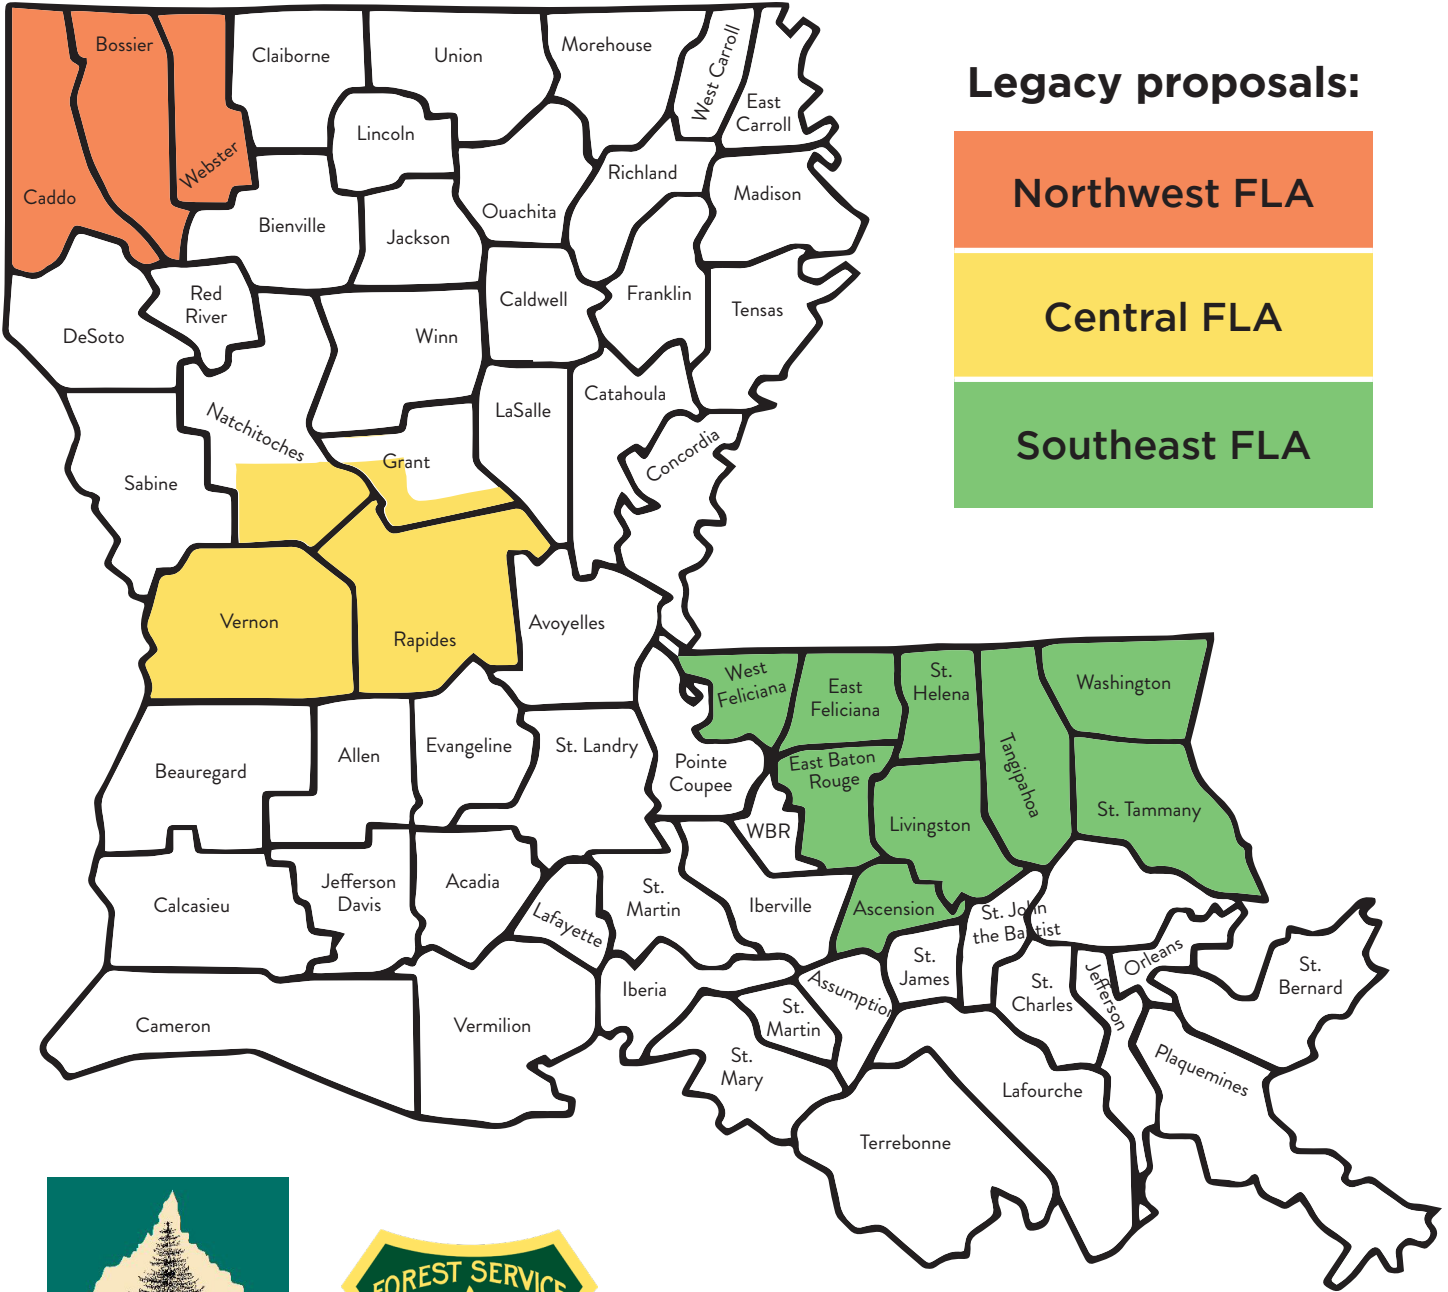

Louisiana Forest Legacy Areas

Forest Legacy Program

Revised February 2024

LDAF Forestry Headquarters
 Phone: 225-963-4231 • Fax: 225-237-5908