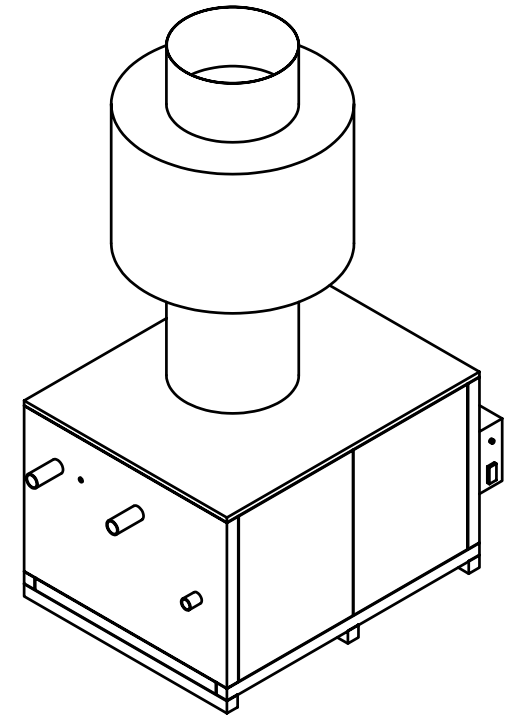

LEFT SIDE

FRONT

RAYPAK WATER HEATER OUTDOOR MODEL B2404/HWT