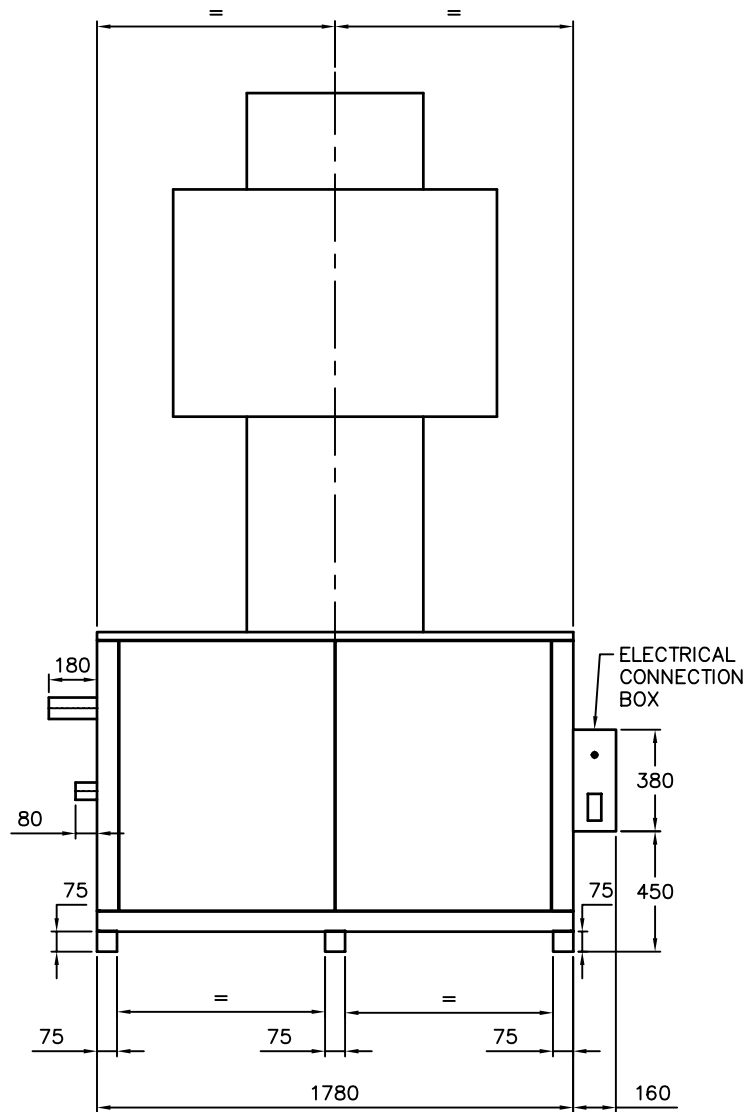

LEFT SIDE

FRONT

RAYPAK WATER HEATER OUTDOOR MODEL B2404/HWT