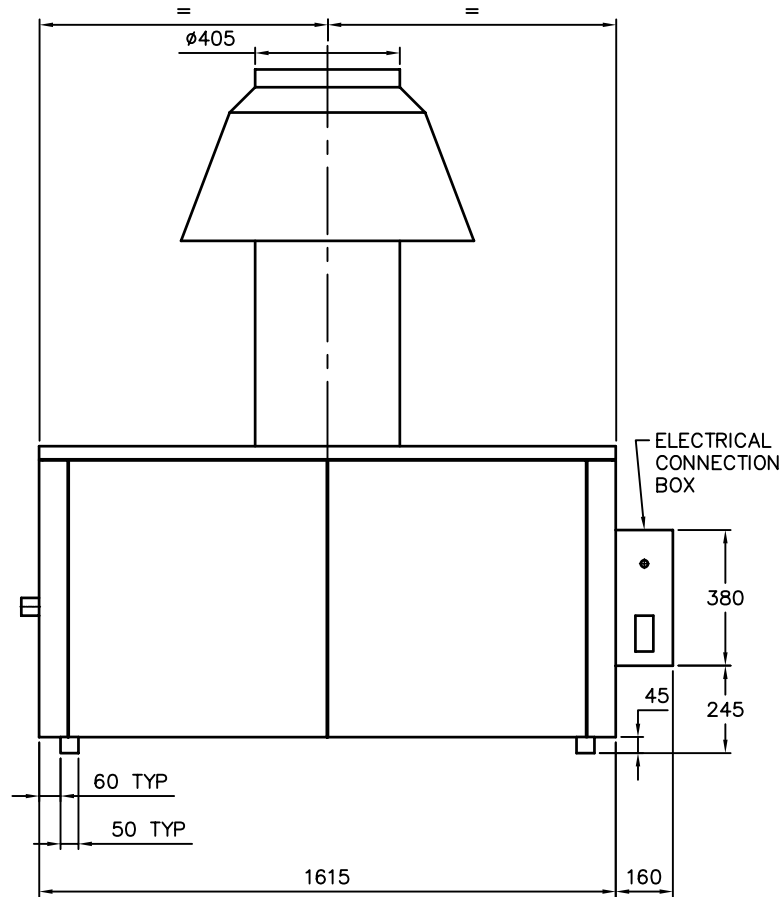

LEFT SIDE

FRONT

RAYPAK WATER HEATER INDOOR MODEL B1292/ID