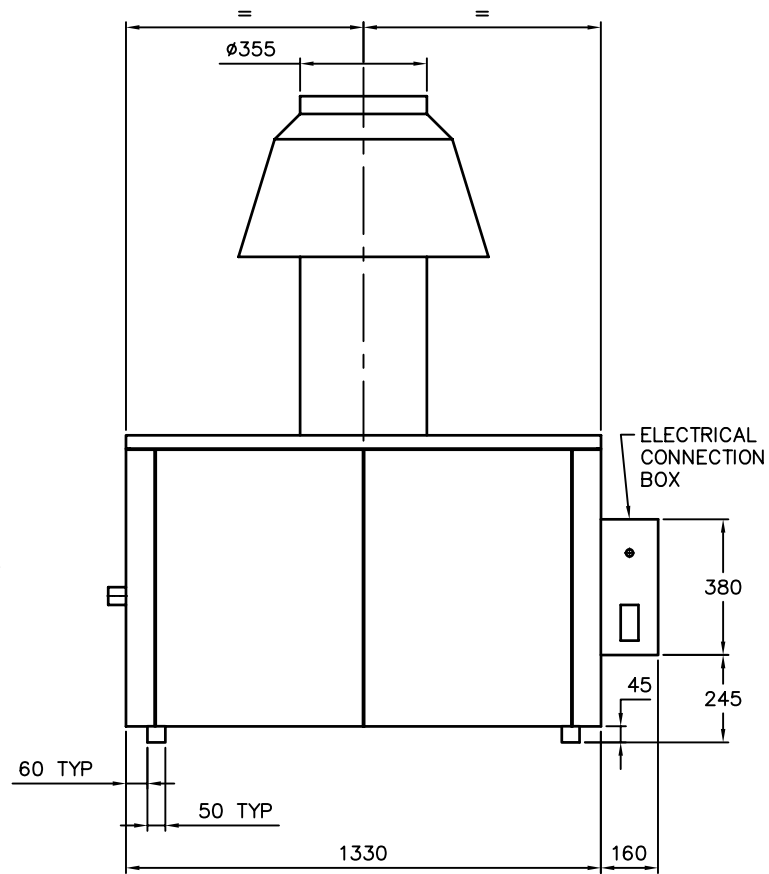

LEFT SIDE

FRONT

**RAYPAK WATER HEATER INDOOR MODEL B0992/ID**