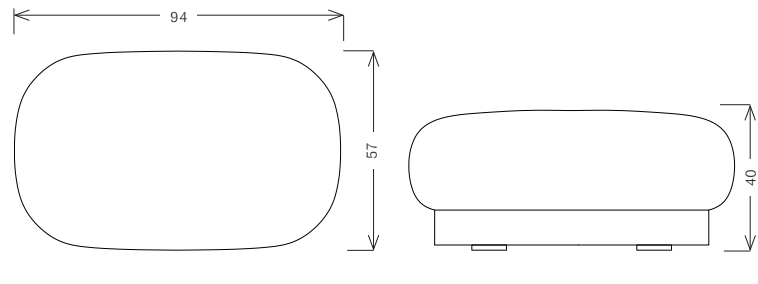

## ROLL TOP OTTOMAN

An undeniably characterful companion for the Roll Top Sofa, the Roll Top Ottoman has been designed as a welcome for weary feet or the ideal solution as an occasional seat. A proud but playful silhouette, this modern, compact form is expertly upholstered using natural upholstery fillings.

- Handmade in London
- All pieces made to order in 10-12 weeks

**DIMENSIONS:**  
94cm (W) x 57cm (D) x 40cm (H)

Seat height: 40cm