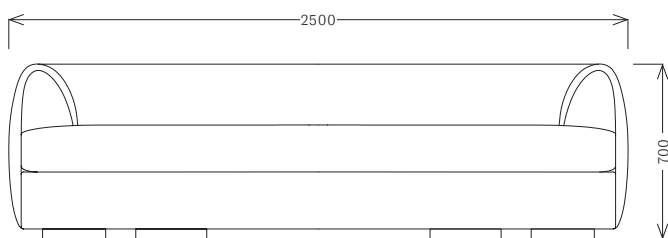

## SENNEN CURVED SOFA

A soft arc of elegance, the Sennen Curved Sofa has been designed to create comfort without compromise. Expertly proportioned to provide the ultimate slouching experience, its generously deep cushion and fully sprung back offer total support, making it the perfect place to relax. With vast sweeping curves that look magnificent from every angle, the continuity of line is maintained by the seamless covering of Ecru bouclé.

- Handmade in London
- All pieces made to order in 10-12 weeks

**DIMENSIONS:**  
2500mm (W) x 1355mm (D) x 700mm (H)

Arm height: 700mm  
Seat height: 420mm  
Seat depth: 725-770mm

### CONSTRUCTION

Hybrid frame built with solid beech and CNC-cut cabinet grade birch plywood components. Fully hand sprung seat with sprung back.