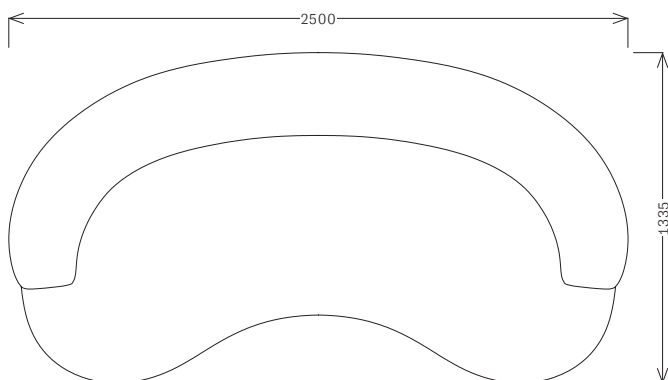

## SENNEN CURVED SOFA

A soft arc of elegance, the Sennen Curved Sofa has been designed to create comfort without compromise. Expertly proportioned to provide the ultimate slouching experience, its generously deep cushion and fully sprung back offer total support, making it the perfect place to relax. With vast sweeping curves that look magnificent from every angle, the continuity of line is maintained by the seamless covering of Ecru bouclé.

- Handmade in London
- All pieces made to order in 10-12 weeks

**DIMENSIONS:**  
2500mm (W) x 1355mm (D) x 700mm (H)

Arm height: 700mm  
Seat height: 420mm  
Seat depth: 725-770mm