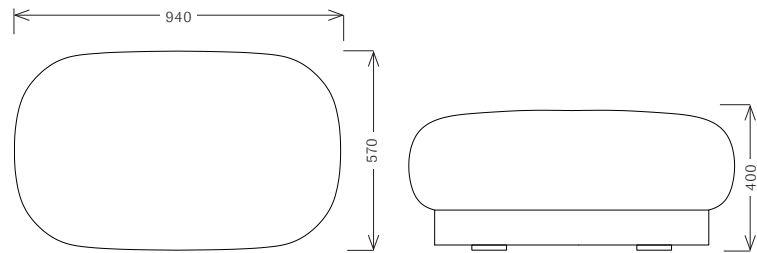

ROLL TOP OTTOMAN

An undeniably characterful companion for the Roll Top Sofa, the Roll Top Ottoman has been designed as a welcome for weary feet or the ideal solution as an occasional seat. A proud but playful silhouette, this modern, compact form is expertly upholstered using all-natural and recycled upholstery fillings.

- Handmade in London
- All pieces made to order in 10-12 weeks

DIMENSIONS:

940mm (W) x 570mm (D) x 400mm (H)

Seat height: 400mm

CONSTRUCTION

Hybrid frame built with solid beech and CNC-cut cabinet grade birch plywood components. Sprung seat.