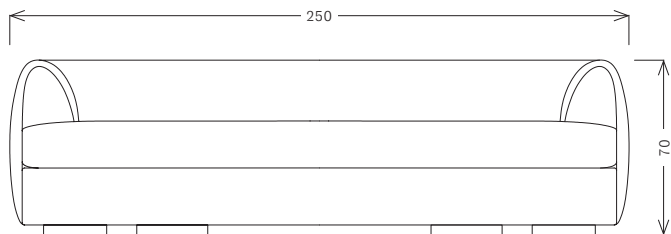

## SENNEN CURVED SOFA

A soft arc of elegance, the Sennen Curved Sofa has been designed to create comfort without compromise. Expertly proportioned to provide the ultimate slouching experience, its generously deep cushion and fully sprung back offer total support, making it the perfect place to relax. With vast sweeping curves that look magnificent from every angle, the continuity of line is maintained by the seamless covering of Ecru bouclé.

- Handmade in London
- All pieces made to order in 10-12 weeks

**DIMENSIONS:**  
250cm (W) x 136cm (D) x 70cm (H)

Offered widths: 200cm, 230cm, 250cm, 280cm, 300cm, 320cm, 340cm, 370cm

Arm height: 70cm  
Seat height: 42cm  
Seat depth: 70-77cm

### CONSTRUCTION

Hybrid frame built with solid beech and CNC-cut cabinet grade plywood components. Fully hand sprung seat with sprung back.

### FABRIC

Supplied by Sedilia or COM  
Fabric must be a minimum of 138cm wide