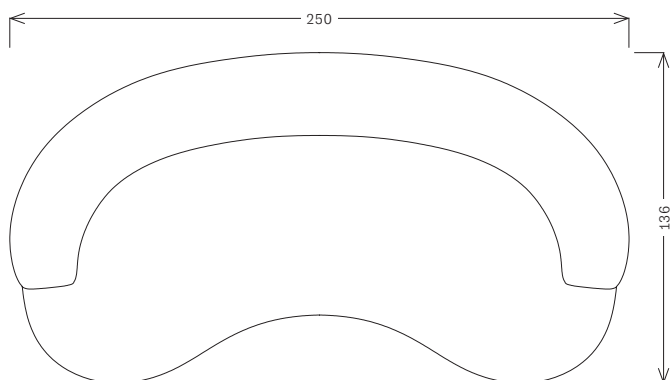

## SENNEN CURVED SOFA

A soft arc of elegance, the Sennen Curved Sofa has been designed to create comfort without compromise. Expertly proportioned to provide the ultimate slouching experience, its generously deep cushion and fully sprung back offer total support, making it the perfect place to relax. With vast sweeping curves that look magnificent from every angle, the continuity of line is maintained by the seamless covering of Ecru bouclé.

- Handmade in London
- All pieces made to order in 10-12 weeks

**DIMENSIONS:**  
250cm (W) x 136cm (D) x 70cm (H)

Offered widths: 200cm, 230cm, 250cm, 280cm, 300cm, 320cm, 340cm, 370cm

Arm height: 70cm  
Seat height: 42cm  
Seat depth: 70-77cm

### FABRIC

Supplied by Sedilia or COM  
Fabric must be a minimum of 138cm wide