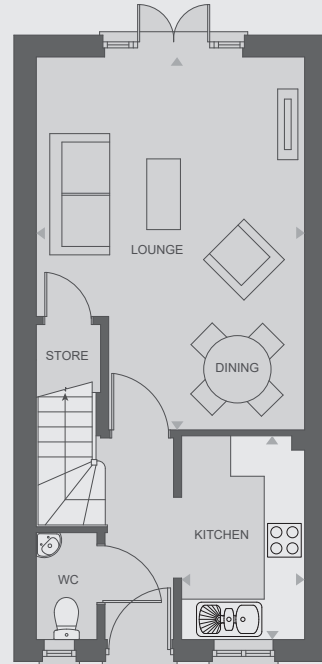

Contact us:

T: 0800 030 8888

E: contactus@yourpersonahome.com

W: yourpersonahome.com

The Manse Collection, A59 York Road, Knaresborough, HG5 OSP

Specification includes

- Integrated Zanussi oven and gas hob
- Integrated extractor hood
- Twyford bathrooms with Porcelenosa ceramic tiles
- Front gardens turfed or shrub planted where applicable
- Back garden fenced

Ground floor

Kitchen	3.0m x 1.8m
Living/Dining Room	5.5m x 3.9m

First floor

Bedroom 1	3.9m x 3.8m
Bedroom 2	3.9m x 2.5m
Bathroom	2.0m x 1.7m