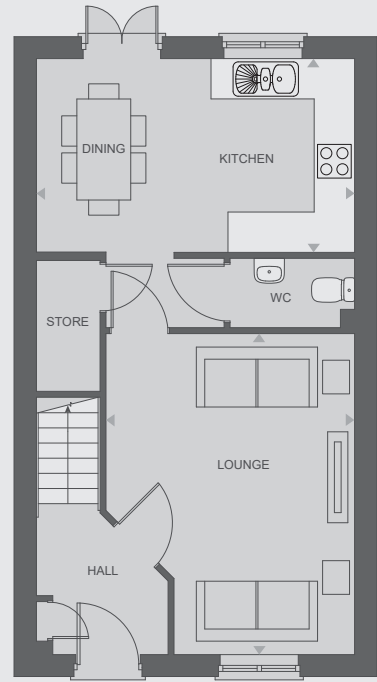

## Ground floor

Kitchen	4.7m x 2.8m
Living/Dining Room	4.7m x 3.6m

## First floor

Bedroom 1	3.3m x 2.9m
Bedroom 2	3.3m x 2.6m
Bedroom 3	3.5m x 2.0m
Bathroom	2.0m x 1.7m
En-suite	2.5m x 1.6m

Any floor plans are a general outline of the layout of the property for guidance only. All measurements are approximate and may vary and any intending purchasers should not rely on them as statements of fact or representations of fact but must satisfy themselves by inspection or otherwise as to their accuracy. Dimensions shown are not intended to be relied upon for installation of appliances or items of furniture or otherwise. Cgi's and images are for illustrative purposes only.