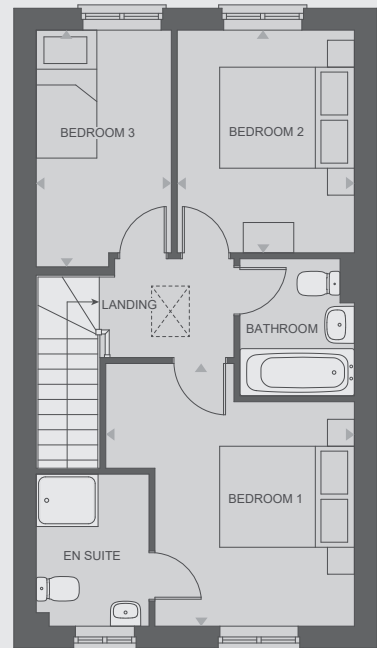

## Ground floor

Kitchen	4.7m x 2.8m
Living/Dining Room	4.7m x 3.6m

## First floor

Bedroom 1	3.3m x 2.9m
Bedroom 2	3.3m x 2.6m
Bedroom 3	3.5m x 2.0m
Bathroom	2.0m x 1.7m
En-suite	2.5m x 1.6m

Any floor plans are a general outline of the layout of the property for guidance only. All measurements are approximate and may vary and any intending purchasers should not rely on them as statements of fact or representations of fact but must satisfy themselves by inspection or otherwise as to their accuracy. Dimensions shown are not intended to be relied upon for installation of appliances or items of furniture or otherwise. Cgi's and images are for illustrative purposes only.