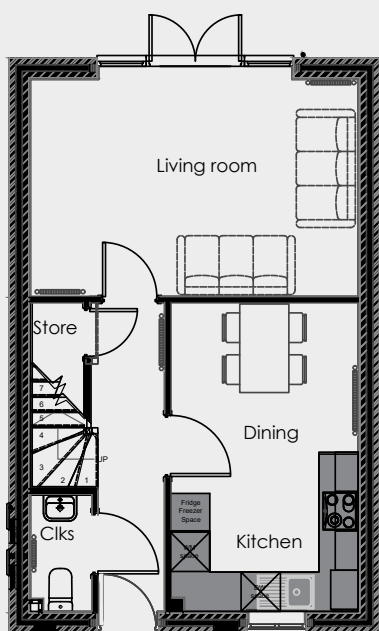

Persona Homes

by Home Group

KINGSWOOD COLLECTION

HULL

Rosas

4-bedroom house

*Looking for a family home that offers plenty of space for you to grow into?
Look no further, the Rosas is the home for you.*

Spread across three floors, the Rosas is a beautifully designed property with spacious living areas downstairs. With four generous bedrooms, a family bathroom and finished to a high specification we can see why this home has proven to be popular!

Contact us:

T: 0800 030 8888

E: contactus@yourpersonahome.com

W: yourpersonahome.com

Kingsfield Park, Hull, HU7 3LH

Ground floor

Kitchen/dining 4.72m x 2.86m

Living room 5m x 3.31m

First floor

Bedroom 2 3.78m x 2.9m

Bedroom 3 4.25m x 2.9m

Bedroom 4 3.3m x 2.16m

Bathroom 2.39m x 1.83m

Second floor

Main bedroom 5.97m x 3.95m

Main bedroom en-suite 2.16m x 1.89m

Total floor area 110m²

Ground floor

First floor

Second floor

Any floor plans are a general outline of the layout of the property for guidance only. All measurements are approximate and may vary and any intending purchasers should not rely on them as statements of fact or representations of fact but must satisfy themselves by inspection or otherwise as to their accuracy. Dimensions shown are not intended to be relied upon for installation of appliances or items of furniture or otherwise. CGI's and images are for illustrative purposes only. Specifications are subject to change. Images are indicative only and may be of previous developments.*Journey times and distances taken from [google.com/maps](https://www.google.com/maps) and are correct before going to print. All times and distances listed are approximate and may vary depending on time of travel.