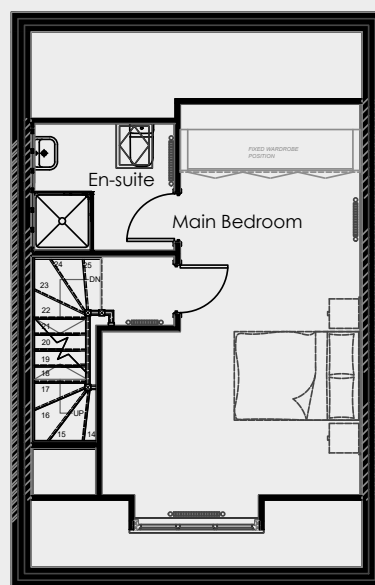

Persona Homes

by Home Group

KINGSWOOD COLLECTION

HULL

Rosas

4-bedroom house

*Looking for a family home that offers plenty of space for you to grow into?
Look no further, the Rosas is the home for you.*

Spread across three floors, the Rosas is a beautifully designed property with spacious living areas downstairs. With four generous bedrooms, a family bathroom and finished to a high specification we can see why this home has proven to be popular!

Contact us:

T: 0800 030 8888

E: contactus@yourpersonahome.com

W: yourpersonahome.com

Kingsfield Park, Hull, HU7 3LH

Ground floor

Kitchen/dining 4.72m x 2.86m

Living room 5m x 3.31m

First floor

Bedroom 2 3.78m x 2.9m

Bedroom 3 4.25m x 2.9m

Bedroom 4 3.3m x 2.16m

Bathroom 2.39m x 1.83m

Second floor

Main bedroom 5.97m x 3.95m

Main bedroom en-suite 2.16m x 1.89m

Total floor area 110m²

Ground floor

First floor

Second floor

Any floor plans are a general outline of the layout of the property for guidance only. All measurements are approximate and may vary and any intending purchasers should not rely on them as statements of fact or representations of fact but must satisfy themselves by inspection or otherwise as to their accuracy. Dimensions shown are not intended to be relied upon for installation of appliances or items of furniture or otherwise. CGI's and images are for illustrative purposes only. Specifications are subject to change. Images are indicative only and may be of previous developments.*Journey times and distances taken from [google.com/maps](https://www.google.com/maps) and are correct before going to print. All times and distances listed are approximate and may vary depending on time of travel.