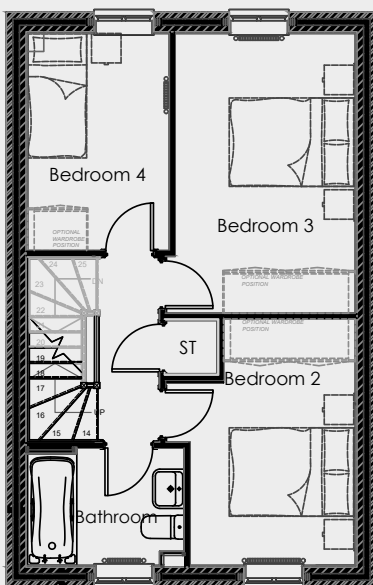

Persona Homes

by Home Group

KINGSWOOD COLLECTION

HULL

Rosas

4-bedroom house

*Looking for a family home that offers plenty of space for you to grow into?
Look no further, the Rosas is the home for you.*

Spread across three floors, the Rosas is a beautifully designed property with spacious living areas downstairs. With four generous bedrooms, a family bathroom and finished to a high specification we can see why this home has proven to be popular!

Contact us:

T: 0800 030 8888

E: contactus@yourpersonahome.com

W: yourpersonahome.com

Kingsfield Park, Hull, HU7 3LH

Ground floor

Kitchen/dining 4.72m x 2.86m

Living room 5m x 3.31m

First floor

Bedroom 2 3.78m x 2.9m

Bedroom 3 4.25m x 2.9m

Bedroom 4 3.3m x 2.16m

Bathroom 2.39m x 1.83m

Second floor

Main bedroom 5.97m x 3.95m

Main bedroom en-suite 2.16m x 1.89m

Total floor area 110m²

Ground floor

First floor

Second floor

Any floor plans are a general outline of the layout of the property for guidance only. All measurements are approximate and may vary and any intending purchasers should not rely on them as statements of fact or representations of fact but must satisfy themselves by inspection or otherwise as to their accuracy. Dimensions shown are not intended to be relied upon for installation of appliances or items of furniture or otherwise. CGI's and images are for illustrative purposes only. Specifications are subject to change. Images are indicative only and may be of previous developments.*Journey times and distances taken from [google.com/maps](https://www.google.com/maps) and are correct before going to print. All times and distances listed are approximate and may vary depending on time of travel.