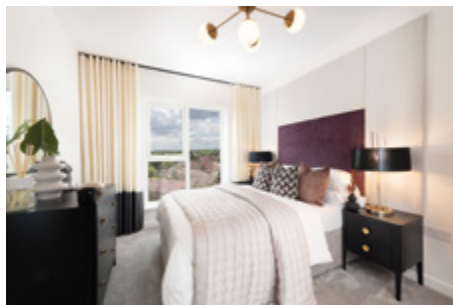

Plot 369

Kitchen	3.05m x 2.15m
Living/Dining	4.79m x 4.0m
Bedroom 1	3.70m x 3.25m
Total Area	52.1m²

Any floor plans are a general outline of the layout of the property for guidance only. All measurements are approximate and may vary and any intending purchasers should not rely on them as statements of fact or representations of fact but must satisfy themselves by inspection or otherwise as to their accuracy. Dimensions shown are not intended to be relied upon for installation of appliances or items of furniture or otherwise. Cgi's and images are for illustrative purposes only and do not constitute nor constitute part of an offer or contract.