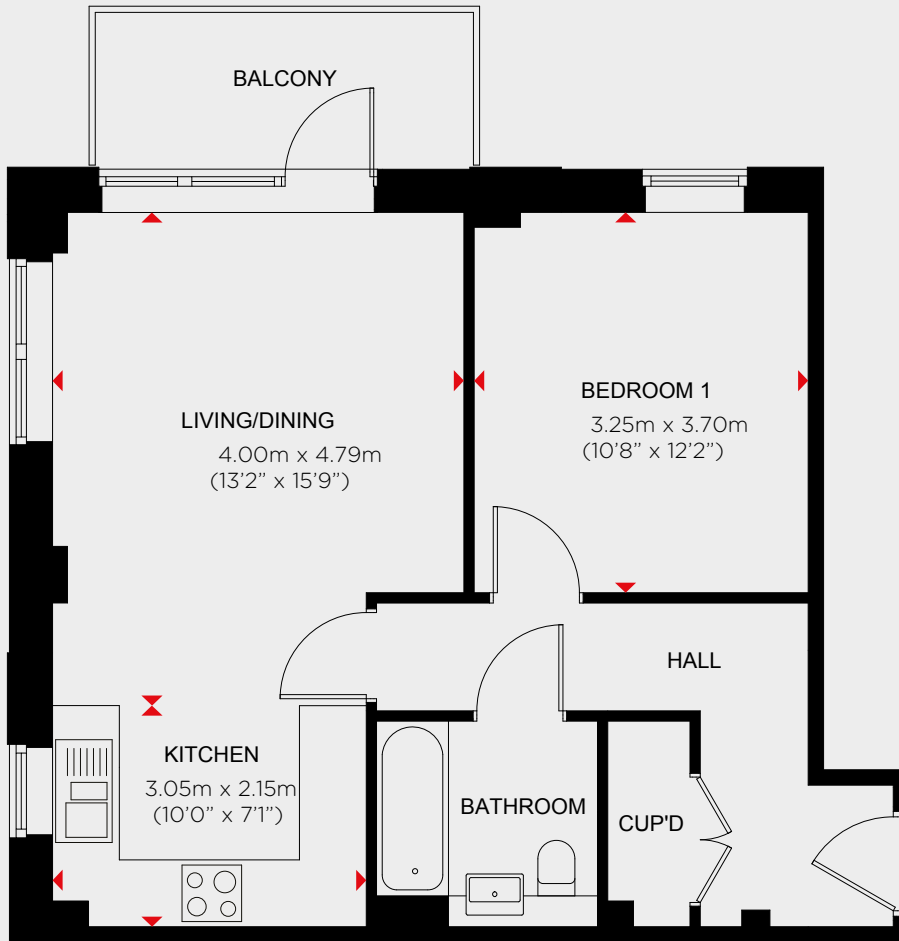

Persona Homes

by Home Group

SOUTH OXHEY CENTRAL

HERTFORDSHIRE

Type K - 1 bedroom apartment

Spacious open-plan one-bedroom apartment with a private balcony.

Contact us:

T: 0800 030 8888

E: contactus@yourpersonahome.com

W: yourpersonahome.com

South Oxhey Central, WD19 7FR

Plot 369

Kitchen	3.05m x 2.15m
Living/Dining	4.79m x 4.0m
Bedroom 1	3.70m x 3.25m
Total Area	52.1m ²

Any floor plans are a general outline of the layout of the property for guidance only. All measurements are approximate and may vary and any intending purchasers should not rely on them as statements of fact or representations of fact but must satisfy themselves by inspection or otherwise as to their accuracy. Dimensions shown are not intended to be relied upon for installation of appliances or items of furniture or otherwise. Cgi's and images are for illustrative purposes only and do not constitute nor constitute part of an offer or contract.