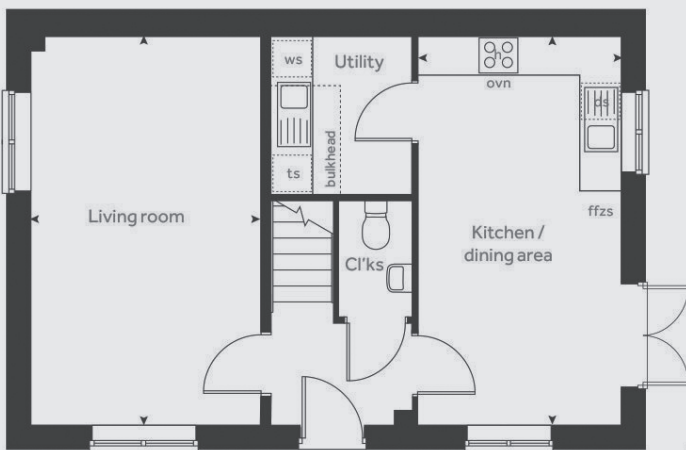

### Becket - 3-bedroom houses

*With lots to offer, the Beckett is the perfect fit for today's modern living.*

The separate living room is flooded with light from the two windows and gives you somewhere to escape and unwind. The open-plan kitchen and dining area has the bonus of a utility room and is the perfect place to bring families together.

# 3-bedroom house

Kitchen/dining	6.25m x 2.96m
Living room	6.25m x 3.38m
Main bedroom	3.98m x 3.43m
Main bedroom en-suite	2.09m x 2.09m
Bedroom 2	3.39m x 2.97m
Bedroom 3	3.03m x 2.60m
Bathroom	2.09m x 2.09m
<b>Total Area</b>	<b>1,024 sq ft</b>

Ground floor

First floor

Any floor plans are a general outline of the layout of the property for guidance only. All measurements are approximate and may vary and any intending purchasers should not rely on them as statements of fact or representations of fact but must satisfy themselves by inspection or otherwise as to their accuracy. Dimensions shown are not intended to be relied upon for installation of appliances or items of furniture or otherwise. CGI's and images are for illustrative purposes only. Specifications are subject to change. Images are indicative only and may be of previous developments. \*Journey times and distances taken from google.com/ maps and are correct before going to print. All times and distances listed are approximate and may vary depending on time of travel.