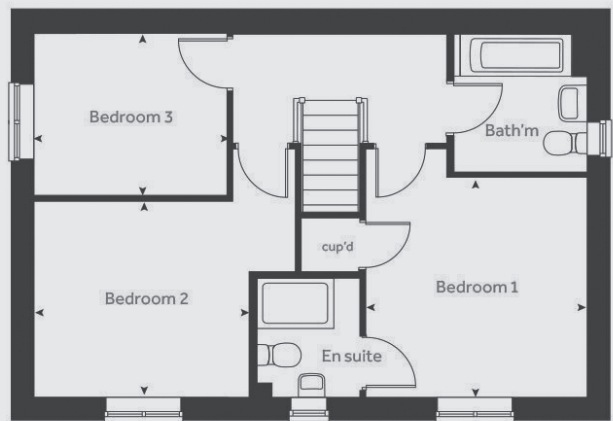

### Becket - 3-bedroom houses

*With lots to offer, the Beckett is the perfect fit for today's modern living.*

The separate living room is flooded with light from the two windows and gives you somewhere to escape and unwind. The open-plan kitchen and dining area has the bonus of a utility room and is the perfect place to bring families together.

# 3-bedroom house

Kitchen/dining	6.25m x 2.96m
Living room	6.25m x 3.38m
Main bedroom	3.98m x 3.43m
Main bedroom en-suite	2.09m x 2.09m
Bedroom 2	3.39m x 2.97m
Bedroom 3	3.03m x 2.60m
Bathroom	2.09m x 2.09m
<b>Total Area</b>	<b>1,024 sq ft</b>

Ground floor

First floor

Any floor plans are a general outline of the layout of the property for guidance only. All measurements are approximate and may vary and any intending purchasers should not rely on them as statements of fact or representations of fact but must satisfy themselves by inspection or otherwise as to their accuracy. Dimensions shown are not intended to be relied upon for installation of appliances or items of furniture or otherwise. CGI's and images are for illustrative purposes only. Specifications are subject to change. Images are indicative only and may be of previous developments. \*Journey times and distances taken from google.com/ maps and are correct before going to print. All times and distances listed are approximate and may vary depending on time of travel.