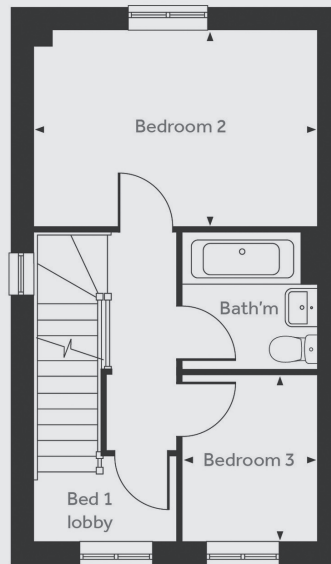

### Wyatt - 3-bedroom houses

*A home designed for today's modern lifestyle.*

The Wyatt, a lovely three-bedroom home that offers a little something extra. Spanning across three floors, this inviting space provides ample room for everyone to kick back and relax in. Step into the separate living room, that's flooded with natural light from the French doors and window, creating a warm and inviting atmosphere. At the front of the house, you'll discover the open-plan kitchen/dining area, thoughtfully designed to bring the whole family together.

# 3-bedroom house

Kitchen/dining	4.60m x 2.18m
Living room	4.74m x 2.77m
Main bedroom	3.47m x 2.91m
Main bedroom en-suite	2.91m x 1.60m
Bedroom 2	4.74m x 2.86m
Bedroom 3	2.68m x 1.97m
Bathroom	2.01m x 1.97m
<b>Total Area</b>	<b>866 sq ft</b>

Ground floor

First floor

Second floor

Any floor plans are a general outline of the layout of the property for guidance only. All measurements are approximate and may vary and any intending purchasers should not rely on them as statements of fact or representations of fact but must satisfy themselves by inspection or otherwise as to their accuracy. Dimensions shown are not intended to be relied upon for installation of appliances or items of furniture or otherwise. CGI's and images are for illustrative purposes only. Specifications are subject to change. Images are indicative only and may be of previous developments. \*Journey times and distances taken from google.com/ maps and are correct before going to print. All times and distances listed are approximate and may vary depending on time of travel.