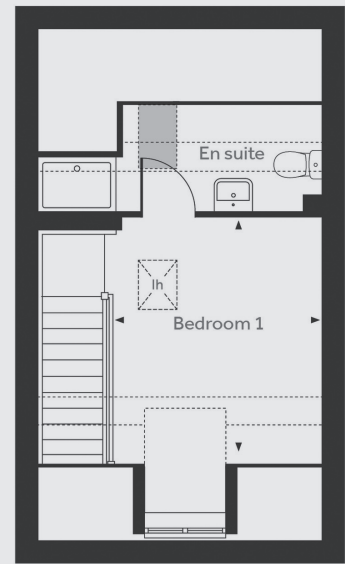

# 3-bedroom house

Kitchen/dining	4.60m x 2.18m
Living room	4.74m x 2.77m
Main bedroom	3.47m x 2.91m
Main bedroom en-suite	2.91m x 1.60m
Bedroom 2	4.74m x 2.86m
Bedroom 3	2.68m x 1.97m
Bathroom	2.01m x 1.97m
<b>Total Area</b>	<b>866 sq ft</b>

Ground floor

First floor

Second floor

Any floor plans are a general outline of the layout of the property for guidance only. All measurements are approximate and may vary and any intending purchasers should not rely on them as statements of fact or representations of fact but must satisfy themselves by inspection or otherwise as to their accuracy. Dimensions shown are not intended to be relied upon for installation of appliances or items of furniture or otherwise. CGI's and images are for illustrative purposes only. Specifications are subject to change. Images are indicative only and may be of previous developments. \*Journey times and distances taken from google.com/ maps and are correct before going to print. All times and distances listed are approximate and may vary depending on time of travel.