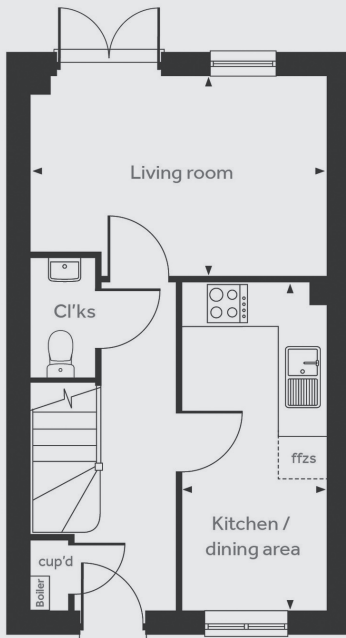

### Wyatt - 3-bedroom houses

*A home designed for today's modern lifestyle.*

The Wyatt, a lovely three-bedroom home that offers a little something extra. Spanning across three floors, this inviting space provides ample room for everyone to kick back and relax in. Step into the separate living room, that's flooded with natural light from the French doors and window, creating a warm and inviting atmosphere. At the front of the house, you'll discover the open-plan kitchen/dining area, thoughtfully designed to bring the whole family together.

# 3-bedroom house

Kitchen/dining	4.60m x 2.18m
Living room	4.74m x 2.77m
Main bedroom	3.47m x 2.91m
Main bedroom en-suite	2.91m x 1.60m
Bedroom 2	4.74m x 2.86m
Bedroom 3	2.68m x 1.97m
Bathroom	2.01m x 1.97m
<b>Total Area</b>	<b>866 sq ft</b>

Ground floor

First floor

Second floor

Any floor plans are a general outline of the layout of the property for guidance only. All measurements are approximate and may vary and any intending purchasers should not rely on them as statements of fact or representations of fact but must satisfy themselves by inspection or otherwise as to their accuracy. Dimensions shown are not intended to be relied upon for installation of appliances or items of furniture or otherwise. CGI's and images are for illustrative purposes only. Specifications are subject to change. Images are indicative only and may be of previous developments. \*Journey times and distances taken from google.com/ maps and are correct before going to print. All times and distances listed are approximate and may vary depending on time of travel.