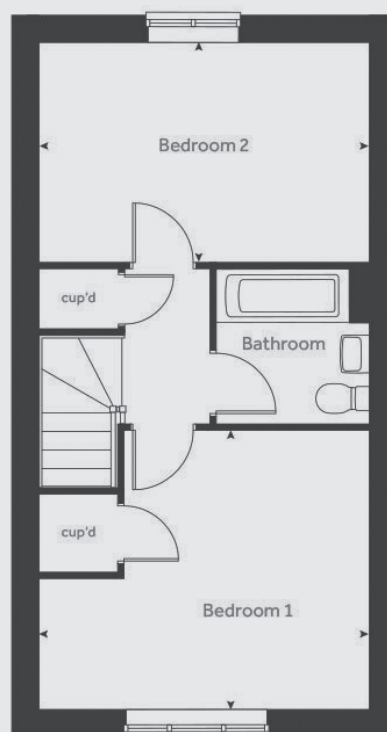

Contact us:

T: 0800 030 8888

E: contactus@yourpersonahome.com

W: yourpersonahome.com

Hanging Heaton, Dewsbury, WF17 6JN

3-bedroom house

Kitchen/dining	4.81m x 2.94m
Living room	5.75m x 3.69m
Main bedroom	3.01m x 2.89m
Main bedroom en-suite	2.30m x 1.41m
Bedroom 2	2.89m x 2.42m
Bedroom 3	3.68m x 2.19m
Bathroom	2.19m x 1.75m
Total Area	933 sq ft

Ground floor

First floor

Any floor plans are a general outline of the layout of the property for guidance only. All measurements are approximate and may vary and any intending purchasers should not rely on them as statements of fact or representations of fact but must satisfy themselves by inspection or otherwise as to their accuracy. Dimensions shown are not intended to be relied upon for installation of appliances or items of furniture or otherwise. Cgi's and images are for illustrative purposes only and do not constitute nor constitute part of an offer or contract.

Contact us:

T: 0800 030 8888

E: contactus@yourpersonahome.com

W: yourpersonahome.com

Hanging Heaton, Dewsbury, WF17 6JN

2-bedroom house

Kitchen/dining	4.88m x 2.16m
Living room	4.85m x 3.62m
Main bedroom	4.85m x 3.61m
Bedroom 2	4.85m x 2.81m
Bathroom	2.20m x 2.00m
Total Area	768 sq ft

Ground floor

First floor