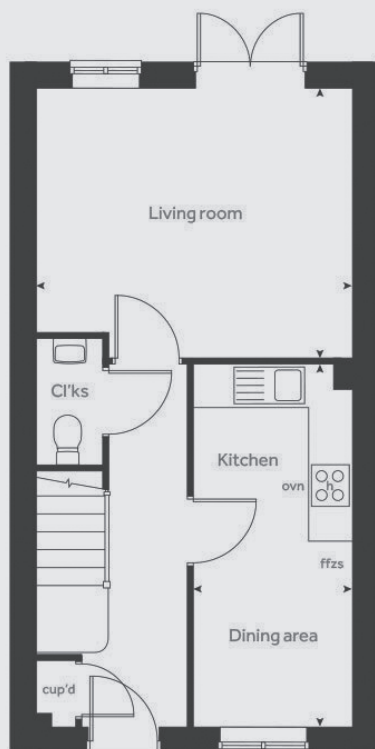

Contact us:

T: 0800 030 8888

E: contactus@yourpersonahome.com

W: yourpersonahome.com

Hanging Heaton, Dewsbury, WF17 6JN

3-bedroom house

Kitchen/dining	4.81m x 2.94m
Living room	5.75m x 3.69m
Main bedroom	3.01m x 2.89m
Main bedroom en-suite	2.30m x 1.41m
Bedroom 2	2.89m x 2.42m
Bedroom 3	3.68m x 2.19m
Bathroom	2.19m x 1.75m
Total Area	933 sq ft

Ground floor

First floor

Any floor plans are a general outline of the layout of the property for guidance only. All measurements are approximate and may vary and any intending purchasers should not rely on them as statements of fact or representations of fact but must satisfy themselves by inspection or otherwise as to their accuracy. Dimensions shown are not intended to be relied upon for installation of appliances or items of furniture or otherwise. Cgi's and images are for illustrative purposes only and do not constitute nor constitute part of an offer or contract.

Contact us:

T: 0800 030 8888

E: contactus@yourpersonahome.com

W: yourpersonahome.com

Hanging Heaton, Dewsbury, WF17 6JN

2-bedroom house

Kitchen/dining	4.88m x 2.16m
Living room	4.85m x 3.62m
Main bedroom	4.85m x 3.61m
Bedroom 2	4.85m x 2.81m
Bathroom	2.20m x 2.00m
Total Area	768 sq ft

Ground floor

First floor