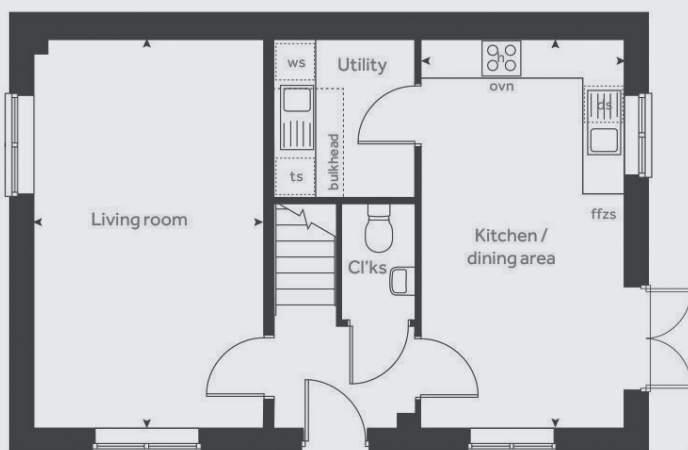

Ground floor

First floor

Second floor

Any floor plans are a general outline of the layout of the property for guidance only. All measurements are approximate and may vary and any intending purchasers should not rely on them as statements of fact or representations of fact but must satisfy themselves by inspection or otherwise as to their accuracy. Dimensions shown are not intended to be relied upon for installation of appliances or items of furniture or otherwise. Cgi's and images are for illustrative purposes only and do not constitute nor constitute part of an offer or contract.

Contact us:

T: 0800 030 8888

E: contactus@yourpersonahome.com

W: yourpersonahome.com

Hanging Heaton, Dewsbury, WF17 6JN

3-bedroom house

Kitchen/dining	6.25m x 2.96m
Living room	6.25m x 3.38m
Main bedroom	3.98m x 3.43m
Main bedroom en-suite	2.09m x 2.09m
Bedroom 2	3.39m x 2.97m
Bedroom 3	3.03m x 2.60m
Bathroom	2.09m x 2.09m
Total Area	1,024 sq ft

Ground floor

First floor

Any floor plans are a general outline of the layout of the property for guidance only. All measurements are approximate and may vary and any intending purchasers should not rely on them as statements of fact or representations of fact but must satisfy themselves by inspection or otherwise as to their accuracy. Dimensions shown are not intended to be relied upon for installation of appliances or items of furniture or otherwise. Cgi's and images are for illustrative purposes only and do not constitute nor constitute part of an offer or contract.

Contact us:

T: 0800 030 8888

E: contactus@yourpersonahome.com

W: yourpersonahome.com

Hanging Heaton, Dewsbury, WF17 6JN

3-bedroom house

Kitchen/dining	4.81m x 2.94m
Living room	5.75m x 3.69m
Main bedroom	3.01m x 2.89m
Main bedroom en-suite	2.30m x 1.41m
Bedroom 2	2.89m x 2.42m
Bedroom 3	3.68m x 2.19m
Bathroom	2.19m x 1.75m
Total Area	933 sq ft