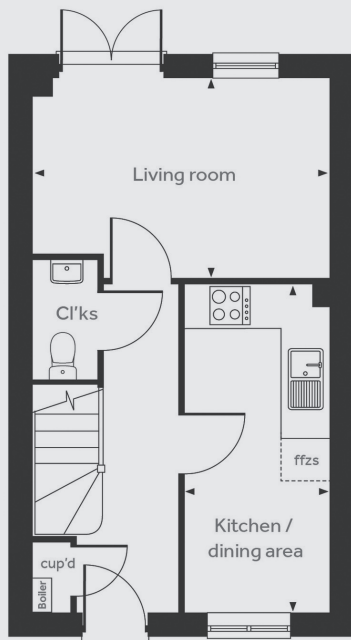

Contact us:

T: 0800 030 8888

E: contactus@yourpersonahome.com

W: yourpersonahome.com

Hanging Heaton, Dewsbury, WF17 6JN

3-bedroom house

Kitchen/dining	4.60m x 2.18m
Living room	4.74m x 2.77m
Main bedroom	3.47m x 2.91m
Main bedroom en-suite	2.91m x 1.60m
Bedroom 2	4.74m x 2.86m
Bedroom 3	2.68m x 1.97m
Bathroom	2.01m x 1.97m
Total Area	866 sq ft

Ground floor

First floor

Second floor

Any floor plans are a general outline of the layout of the property for guidance only. All measurements are approximate and may vary and any intending purchasers should not rely on them as statements of fact or representations of fact but must satisfy themselves by inspection or otherwise as to their accuracy. Dimensions shown are not intended to be relied upon for installation of appliances or items of furniture or otherwise. Cgi's and images are for illustrative purposes only and do not constitute nor constitute part of an offer or contract.

Contact us:

T: 0800 030 8888

E: contactus@yourpersonahome.com

W: yourpersonahome.com

Hanging Heaton, Dewsbury, WF17 6JN

3-bedroom house

Kitchen/dining	6.25m x 2.96m
Living room	6.25m x 3.38m
Main bedroom	3.98m x 3.43m
Main bedroom en-suite	2.09m x 2.09m
Bedroom 2	3.39m x 2.97m
Bedroom 3	3.03m x 2.60m
Bathroom	2.09m x 2.09m
Total Area	1,024 sq ft

Ground floor

First floor

Any floor plans are a general outline of the layout of the property for guidance only. All measurements are approximate and may vary and any intending purchasers should not rely on them as statements of fact or representations of fact but must satisfy themselves by inspection or otherwise as to their accuracy. Dimensions shown are not intended to be relied upon for installation of appliances or items of furniture or otherwise. Cgi's and images are for illustrative purposes only and do not constitute nor constitute part of an offer or contract.