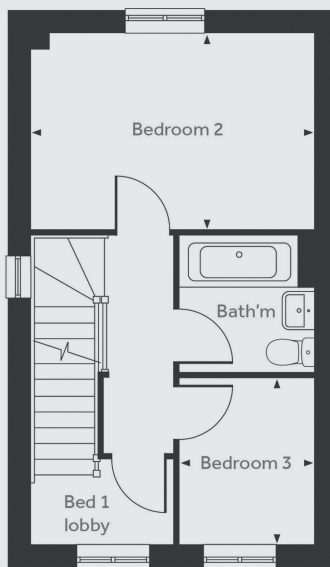

Contact us:

T: 0800 030 8888

E: contactus@yourpersonahome.com

W: yourpersonahome.com

Hanging Heaton, Dewsbury, WF17 6JN

3-bedroom house

Kitchen/dining	4.60m x 2.18m
Living room	4.74m x 2.77m
Main bedroom	3.47m x 2.91m
Main bedroom en-suite	2.91m x 1.60m
Bedroom 2	4.74m x 2.86m
Bedroom 3	2.68m x 1.97m
Bathroom	2.01m x 1.97m
Total Area	866 sq ft

Ground floor

First floor

Second floor

Any floor plans are a general outline of the layout of the property for guidance only. All measurements are approximate and may vary and any intending purchasers should not rely on them as statements of fact or representations of fact but must satisfy themselves by inspection or otherwise as to their accuracy. Dimensions shown are not intended to be relied upon for installation of appliances or items of furniture or otherwise. Cgi's and images are for illustrative purposes only and do not constitute nor constitute part of an offer or contract.

Contact us:

T: 0800 030 8888

E: contactus@yourpersonahome.com

W: yourpersonahome.com

Hanging Heaton, Dewsbury, WF17 6JN

3-bedroom house

Kitchen/dining	6.25m x 2.96m
Living room	6.25m x 3.38m
Main bedroom	3.98m x 3.43m
Main bedroom en-suite	2.09m x 2.09m
Bedroom 2	3.39m x 2.97m
Bedroom 3	3.03m x 2.60m
Bathroom	2.09m x 2.09m
Total Area	1,024 sq ft

Ground floor

First floor

Any floor plans are a general outline of the layout of the property for guidance only. All measurements are approximate and may vary and any intending purchasers should not rely on them as statements of fact or representations of fact but must satisfy themselves by inspection or otherwise as to their accuracy. Dimensions shown are not intended to be relied upon for installation of appliances or items of furniture or otherwise. Cgi's and images are for illustrative purposes only and do not constitute nor constitute part of an offer or contract.