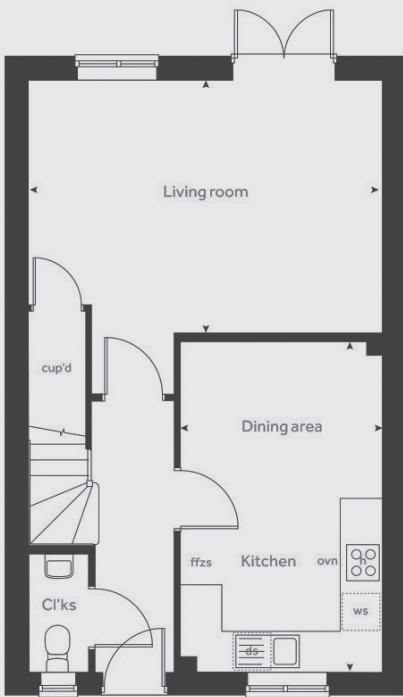

Ground floor

First floor

Any floor plans are a general outline of the layout of the property for guidance only. All measurements are approximate and may vary and any intending purchasers should not rely on them as statements of fact or representations of fact but must satisfy themselves by inspection or otherwise as to their accuracy. Dimensions shown are not intended to be relied upon for installation of appliances or items of furniture or otherwise. Cgi's and images are for illustrative purposes only and do not constitute nor constitute part of an offer or contract.

Persona Homes

by Home Group

MEADOW HEIGHTS

DEWSBURY, LEEDS

Elmslie - 3-bedroom houses

Elmslie is a home that you'll want to show off!

The Elmslie has a great open-plan kitchen/dining room and a generous living space that will be the real heart to the home. Add to this three bedrooms, a modern bathroom and handy downstairs cloakroom, there is enough room for the whole family.

Contact us:

T: 0800 030 8888

E: contactus@yourpersonahome.com

W: yourpersonahome.com

Hanging Heaton, Dewsbury, WF17 6JN

3-bedroom house

Kitchen/dining	4.81m x 2.94m
Living room	5.75m x 3.69m
Main bedroom	3.01m x 2.89m
Main bedroom en-suite	2.30m x 1.41m
Bedroom 2	2.89m x 2.42m
Bedroom 3	3.68m x 2.19m
Bathroom	2.19m x 1.75m
Total Area	933 sq ft