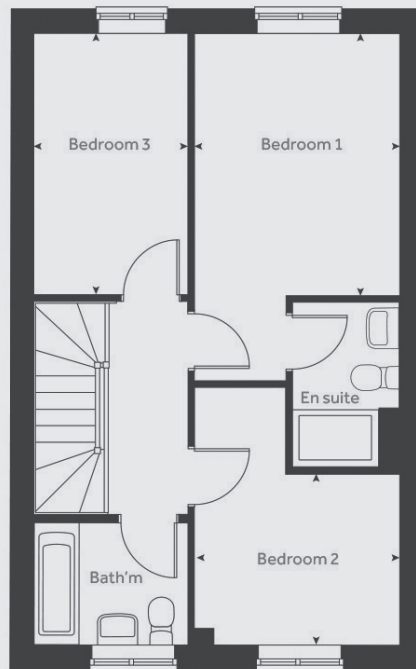

Ground floor

First floor

Any floor plans are a general outline of the layout of the property for guidance only. All measurements are approximate and may vary and any intending purchasers should not rely on them as statements of fact or representations of fact but must satisfy themselves by inspection or otherwise as to their accuracy. Dimensions shown are not intended to be relied upon for installation of appliances or items of furniture or otherwise. Cgi's and images are for illustrative purposes only and do not constitute nor constitute part of an offer or contract.

Persona Homes

by Home Group

MEADOW HEIGHTS

DEWSBURY, LEEDS

Elmslie - 3-bedroom houses

Elmslie is a home that you'll want to show off!

The Elmslie has a great open-plan kitchen/dining room and a generous living space that will be the real heart to the home. Add to this three bedrooms, a modern bathroom and handy downstairs cloakroom, there is enough room for the whole family.

Contact us:

T: 0800 030 8888

E: contactus@yourpersonahome.com

W: yourpersonahome.com

Hanging Heaton, Dewsbury, WF17 6JN

3-bedroom house

Kitchen/dining	4.81m x 2.94m
Living room	5.75m x 3.69m
Main bedroom	3.01m x 2.89m
Main bedroom en-suite	2.30m x 1.41m
Bedroom 2	2.89m x 2.42m
Bedroom 3	3.68m x 2.19m
Bathroom	2.19m x 1.75m
Total Area	933 sq ft