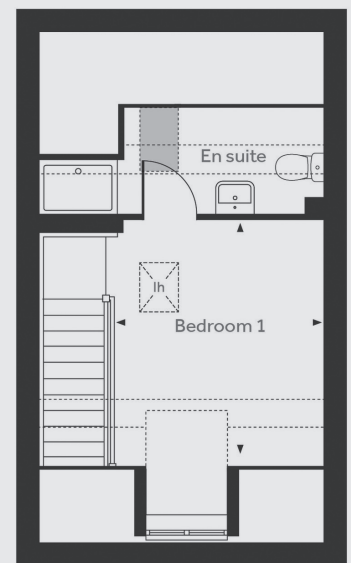

Contact us:

T: 0800 030 8888

E: contactus@yourpersonahome.com

W: yourpersonahome.com

Hanging Heaton, Dewsbury, WF17 6JN

3-bedroom house

Kitchen/dining	4.60m x 2.18m
Living room	4.74m x 2.77m
Main bedroom	3.47m x 2.91m
Main bedroom en-suite	2.91m x 1.60m
Bedroom 2	4.74m x 2.86m
Bedroom 3	2.68m x 1.97m
Bathroom	2.01m x 1.97m
Total Area	866 sq ft

Ground floor

First floor

Second floor

Any floor plans are a general outline of the layout of the property for guidance only. All measurements are approximate and may vary and any intending purchasers should not rely on them as statements of fact or representations of fact but must satisfy themselves by inspection or otherwise as to their accuracy. Dimensions shown are not intended to be relied upon for installation of appliances or items of furniture or otherwise. Cgi's and images are for illustrative purposes only and do not constitute nor constitute part of an offer or contract.

Contact us:

T: 0800 030 8888

E: contactus@yourpersonahome.com

W: yourpersonahome.com

Hanging Heaton, Dewsbury, WF17 6JN

3-bedroom house

Kitchen/dining	6.25m x 2.96m
Living room	6.25m x 3.38m
Main bedroom	3.98m x 3.43m
Main bedroom en-suite	2.09m x 2.09m
Bedroom 2	3.39m x 2.97m
Bedroom 3	3.03m x 2.60m
Bathroom	2.09m x 2.09m
Total Area	1,024 sq ft

Contact us:

T: 0800 030 8888

E: contactus@yourpersonahome.com

W: yourpersonahome.com

Hanging Heaton, Dewsbury, WF17 6JN

3-bedroom house

Kitchen/dining	4.81m x 2.94m
Living room	5.75m x 3.69m
Main bedroom	3.01m x 2.89m
Main bedroom en-suite	2.30m x 1.41m
Bedroom 2	2.89m x 2.42m
Bedroom 3	3.68m x 2.19m
Bathroom	2.19m x 1.75m
Total Area	933 sq ft