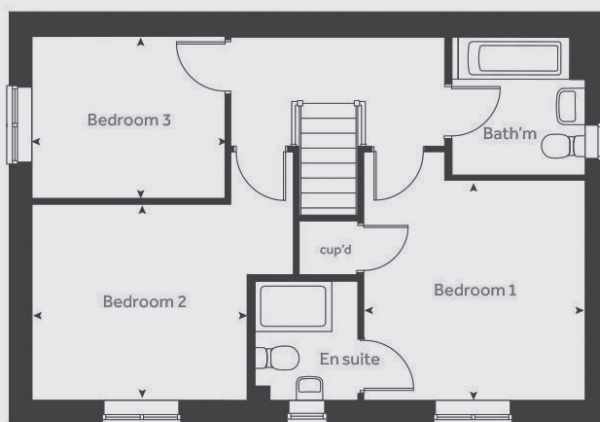

Ground floor

First floor

Second floor

Any floor plans are a general outline of the layout of the property for guidance only. All measurements are approximate and may vary and any intending purchasers should not rely on them as statements of fact or representations of fact but must satisfy themselves by inspection or otherwise as to their accuracy. Dimensions shown are not intended to be relied upon for installation of appliances or items of furniture or otherwise. Cgi's and images are for illustrative purposes only and do not constitute nor constitute part of an offer or contract.

Contact us:

T: 0800 030 8888

E: contactus@yourpersonahome.com

W: yourpersonahome.com

Hanging Heaton, Dewsbury, WF17 6JN

3-bedroom house

Kitchen/dining	6.25m x 2.96m
Living room	6.25m x 3.38m
Main bedroom	3.98m x 3.43m
Main bedroom en-suite	2.09m x 2.09m
Bedroom 2	3.39m x 2.97m
Bedroom 3	3.03m x 2.60m
Bathroom	2.09m x 2.09m
Total Area	1,024 sq ft

Ground floor

First floor

Any floor plans are a general outline of the layout of the property for guidance only. All measurements are approximate and may vary and any intending purchasers should not rely on them as statements of fact or representations of fact but must satisfy themselves by inspection or otherwise as to their accuracy. Dimensions shown are not intended to be relied upon for installation of appliances or items of furniture or otherwise. Cgi's and images are for illustrative purposes only and do not constitute nor constitute part of an offer or contract.

Persona Homes

by Home Group

MEADOW HEIGHTS

DEWSBURY, LEEDS

Elmslie - 3-bedroom houses

Elmslie is a home that you'll want to show off!

The Elmslie has a great open-plan kitchen/dining room and a generous living space that will be the real heart to the home. Add to this three bedrooms, a modern bathroom and handy downstairs cloakroom, there is enough room for the whole family.