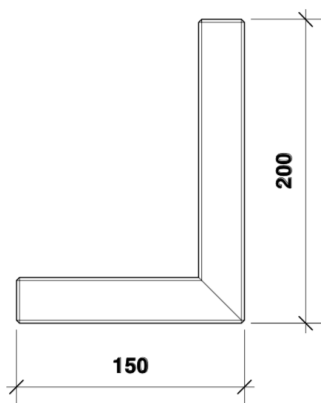

dzek

Marmoreal Bookend

Design	Max Lamb
Material	Marmoreal Engineered Marble
Dimensions	150w x 200d x 150h mm
Weight	5 kg
Origin	Designed in England, Handmade in Belgium
Production	Open Series

Dimensions

dzek