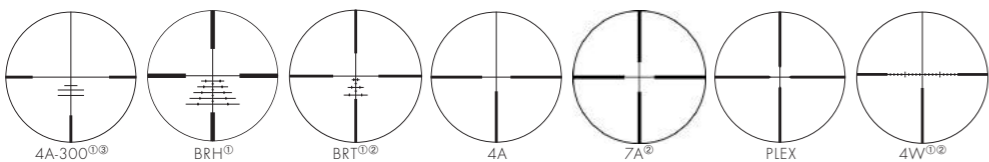

NON-ILLUMINATED / БЕЗ ПОДСВЕТКИ / BEZ PODŚWIETLENIA / NEOSVĚTLENÉ / NEOSVETLENÉ / NEM VIŁÁGÍTÓ / BEZ OSVJETLJENJA / NEOSVETLJEN / BEZ OSVETLJENJA

① See separate user manuals.
См. отдельную инструкцию по эксплуатации.
Patrz odpowiednie instrukcje obsługi.
Viz samostatný návod k použití.
Pozri samostatný návod na použitie.
Tekintse meg a különálló használati útmutatót.
Pogledajte posebne upute za rukovanje.
Glejte posebna navodila za uporabo.
Vidi posebna uputstva za rukovanje.

② These models are currently only available in North America.
Указанные модели в настоящий момент предлагаются к продаже только в Северной Америка.
Modele dostępne obecnie tylko w Ameryka Północna.
Tyto modely jsou nyní v prodeji pouze v Severní Americe.
Tieto modely sú teraz v predaji iba v Severná Amerika.
Ezek a modellek csak az Észak-Amerikában nem kaphatók.
Ovi modeli se trenutno mogu nabaviti samo u Sjeverna Amerika.
Ti modeli v Severna Amerika trenutno dobavljivi samo.
Ovi modeli se trenutno mogu nabaviti samo u Severna Amerika.

③ These models are currently not available in North America.
Данные модели не предлагаются для рынка Северная Америка.
Modele niedostępne obecnie w Ameryka Północna.
Tyto modely nejsou momentálně k dostání v Severní Americe.
Tieto modely nie sú momentálne dostupné v Severná Amerika.
Ezek a modellek az Észak-Amerikában nem kaphatók.
Ovi modeli se trenutno ne mogu nabaviti u Sjeverna Amerika.
Ti modeli v Severna Amerika trenutno niso dobavljivi.
Ovi modeli se trenutno ne mogu nabaviti u Severna Amerika.

SWAROVSKI
OPTIK

SWAROVSKI OPTIK KG
6067 Absam, Austria
Tel. 00800/32425056
customerservice@swarovskioptik.com
SWAROVSKIOPTIK.COM

BA-670-13-CEE, 04/2019

Z6/Z6i

SUBTENSION DIMENSION / ПРОПОРЦИИ / OBLICZANIA WYMIARÓW SIATKI / HODNOTY ZÁMĚRNÉHO
POLE / HODNŮT ZÁMERNEJ OSNOVY / TAKARÁSI MÉRET SZÁMÍTÓ / VRIJEDNOSTI SUBTENZIJE / OCENO
POVRŠINE NAMERILNEGA KRIŽA / VREDNOSTI SUBTENZIJA

EN SUBTENSION DIMENSIONS PROGRAM

The free subtension dimensions program allows you to quickly obtain all the precise subtension dimensions for your reticle for all SWAROVSKI OPTIK rifle scopes. These values can be calculated not only for all optional magnifications but also for different distances. All the calculated subtension dimensions are given in imperial or metric units, as well as in MOA and MIL units, and can be printed out afterwards.

A detailed description is available at
SUBTENSIONS.SWAROVSKIOPTIK.COM

RU ПРОГРАММА ИСПОЛЬЗОВАНИЯ ПОКАЗАНИЙ
ОКУЛЯРНОЙ НИТИ

Бесплатная программа использования показаний окулярной нити позволяет быстро получать все точные показаний окулярной нити существующих оптических сеток прицелов SWAROVSKI OPTIK. Эти значения могут быть рассчитаны не только для всех дополнительных увеличений, но и для различных расстояний. Все рассчитанные показания окулярной нити даются в имперских или метрических единицах исчисления, а также в единицах MOA и MIL, и могут впоследствии быть распечатаны.

Более подробные сведения - на SUBTENSIONS.SWAROVSKIOPTIK.COM

PL PROGRAM DO OBLICZANIA WYMIARÓW SIATKI