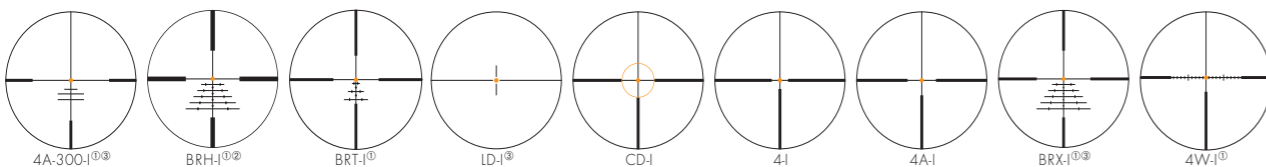

RETICLES / ПРИЦЕЛЬНЫЕ МАРКИ / SIATKI CELOWNICZE / ZÁMĚRNÉ OSNOVY / ZÁMERNÉ OSNOVY /
IRÁNYZÉKOK / KONČANICA / NAMERILNI / KONČANICA

ILLUMINATED / С ПОДСВЕТКОЙ / Z PODŚWIETLIENIEM / OSVĚTLENÉ / OSVETLENÉ / VIŁÁGÍTÓ / S OSVJETLJENJEM / KRIŽ OSVETLJEN / SA OSVETLJENJEM