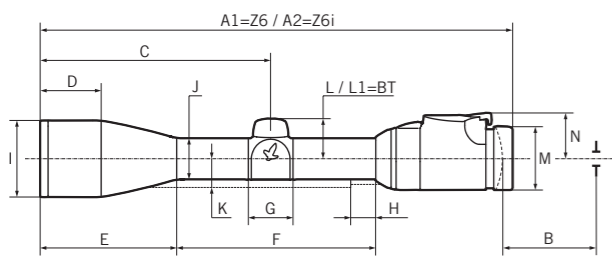

DIMENSIONS / ГАБАРИТНЫЕ / WYMIARY / ROZMĚRY / ROZMERY
MÉRETEK / DIMENZIJE / DIMENZIJE / DIMENZIJE

	Z6/Z6i							
	1-6x24	1-6x24 EE	1.7-10x42	2-12x50	2.5-15x44 P	2.5-15x56 P	3-18x50 P	5-30x50 P
A1	293 mm/11.54 in	312 mm/12.28 in	321 mm/12.64 in	340 mm/13.39 in	356 mm/14.02 in	364 mm/14.33 in	381 mm/15.0 in	395 mm/15.55 in
A2	296 mm/11.65 in	315 mm/12.40 in	324 mm/12.76 in	343 mm/13.50 in	359 mm/14.13 in	367 mm/14.45 in	384 mm/15.12 in	398 mm/15.67 in
B	95 mm/3.74 in	120 mm/4.72 in	95 mm/3.74 in	95 mm/3.74 in	95 mm/3.74 in	95 mm/3.74 in	95 mm/3.74 in	95 mm/3.74 in
C	120 mm/4.72 in	130 mm/5.12 in	148 mm/5.83 in	168 mm/6.61 in	175 mm/6.89 in	184 mm/7.24 in	207.2 mm/8.16 in	221 mm/8.70 in
D	-	-	39 mm/1.54 in	38 mm/1.50 in	39 mm/1.54 in	43.5 mm/1.71 in	38 mm/1.50 in	27 mm/1.06 in
E	15 mm/0.59 in	15 mm/0.59 in	86 mm/3.39 in	105 mm/4.13 in	93 mm/3.66 in	120 mm/4.72 in	106 mm/4.17 in	119 mm/4.69 in
F	183 mm/7.20 in	192 mm/7.56 in	139 mm/5.47 in	140 mm/5.51 in	160 mm/6.30 in	142 mm/5.59 in	180 mm/7.09 in	181 mm/7.13 in
G	32 mm/1.26 in	32 mm/1.26 in	32 mm/1.26 in	32 mm/1.26 in	32 mm/1.26 in	32 mm/1.26 in	32 mm/1.26 in	32 mm/1.26 in
H (SR)	15.5 mm/0.61 in	-	15.5 mm/0.61 in	15.5 mm/0.61 in	15.5 mm/0.61 in	15.5 mm/0.61 in	15.5 mm/0.61 in	-
I	30 mm/1.18 in	30 mm/1.18 in	48 mm/1.89 in	56 mm/2.20 in	50 mm/1.97 in	62 mm/2.44 in	56 mm/2.20 in	56 mm/2.20 in
J	30 mm/1.18 in	30 mm/1.18 in	30 mm/1.18 in	30 mm/1.18 in	30 mm/1.18 in	30 mm/1.18 in	30 mm/1.18 in	30 mm/1.18 in
K (SR)	20.5 mm/0.81 in	-	20 mm/0.79 in	20 mm/0.79 in	20 mm/0.79 in	20 mm/0.79 in	20 mm/0.79 in	-
L	29 mm/1.14 in	29 mm/1.14 in	29 mm/1.14 in	29 mm/1.14 in	29 mm/1.14 in	29 mm/1.14 in	29 mm/1.14 in	29 mm/1.14 in
L1 (BT)	-	-	37.5 mm/1.48 in	37.5 mm/1.48 in	37.5 mm/1.48 in	37.5 mm/1.48 in	37.5 mm/1.48 in	37.5 mm/1.48 in
M	45.5 mm/1.79 in	45.5 mm/1.79 in	45.5 mm/1.79 in	45.5 mm/1.79 in	45.5 mm/1.79 in	45.5 mm/1.79 in	45.5 mm/1.79 in	45.5 mm/1.79 in
N (Z6i)	31.7 mm/1.25 in	31.7 mm/1.25 in	31.7 mm/1.25 in	31.7 mm/1.25 in	31.7 mm/1.25 in	31.7 mm/1.25 in	31.7 mm/1.25 in	31.7 mm/1.25 in
Objective filter thread Объектив, резьба установки фильтра Gwint filtra obiektywu Závit pro filtry objektivu Závit pre filtre objektivu Objektiv szűrőmenete Filtar navoj objektivu Navoj za filter objektivu Navoj za filter na objektivu	M 27x0.75	M 27x0.75	M 44x0.75	M 52x0.75	M 46x0.75	M 58x0.75	M 52x0.75	M 52x0.75