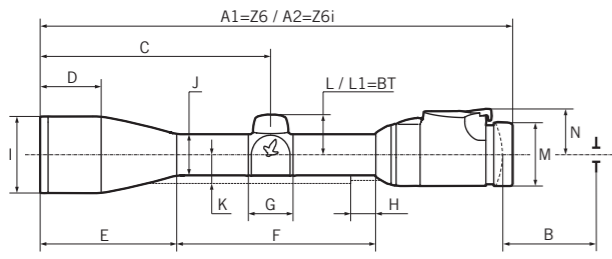

ABMESSUNGEN / DIMENSIONS / DIMENSIÖNEN / DIMENSIONI / DIMENSIONES
AFMETINGEN / MÄTNING / MITAT / AFMÅLING / ГАБАРИТНЫЕ