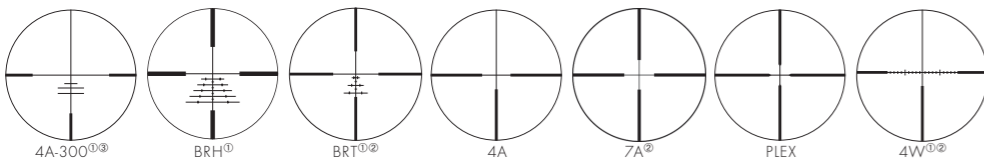

UNBELEUCHTET / NON-ILLUMINATED / SIN ECLAIRAGE / NON ILLUMINATI / SIN ILLUMINACIÓN / ONVERLICHT / OBELYST / VALAISMATON / UDEN LYS / БЕЗ ПОДСВЕТКИ