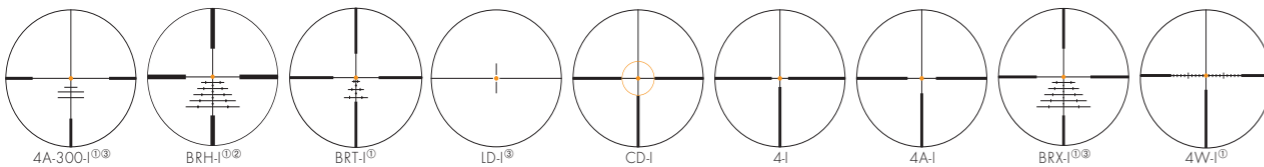

ABSEHEN / RETICLES / RETICULES / RETICOLI / RETÍCULAS / DRADENKRUZEN / RIKTMEDEL / RISTIKOT / SIGTE / ПРИЦЕЛЬНЫЕ МАРКИ

BELEUCHTET / ILLUMINATED / AVEC ECLAIRAGE / ILLUMINATI / ILLUMINADAS / VERLICHT / BELYST / VALAISTU / MED LYS / С ПОДСВЕТКОЙ