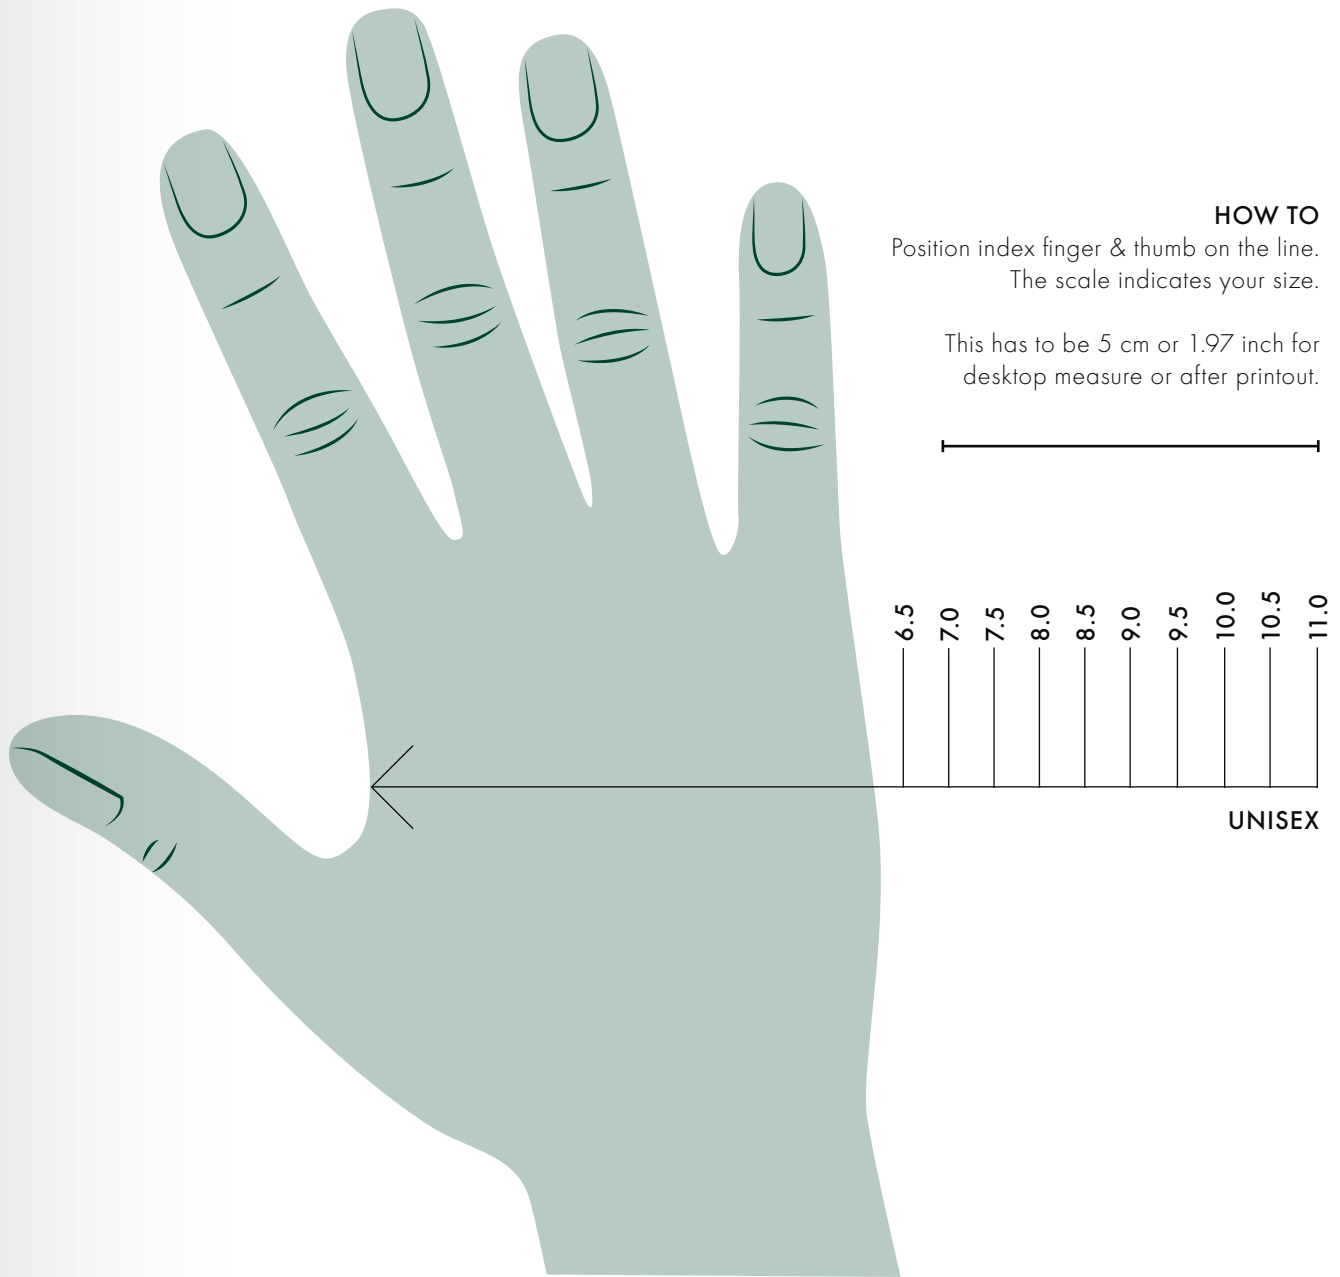

# HAND MEASUREMENTS

## *GEAR GLOVES*

PRODUCT NAME	SIZE
ML-S merino liner small	7 - 8
ML-M merino liner medium	8.5 - 9
ML-L merino liner large	9.5 - 10
ML-XL merino liner x-large	10.5 - 11

PRODUCT NAME	SIZE
GP gloves pro	7
GP gloves pro, IG insulated gloves	7.5
GP gloves pro, IG insulated gloves	8
GP gloves pro, IG insulated gloves	8.5
GP gloves pro, IG insulated gloves	9
GP gloves pro, IG insulated gloves	9.5
GP gloves pro, IG insulated gloves	10
GP gloves pro, IG insulated gloves	10.5
IG insulated gloves	11