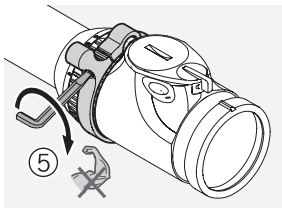

TL

THROW LEVER

USER MANUAL

SWAROVSKI OPTIK KG
6067 Absam, Austria
Tel. 00800/32425056
customerservice@swarovskioptik.com
SWAROVSKIOPTIK.COM

BA-709-01, 03/2020

SWAROVSKI
OPTIK

X5(i) 3,5-18x50 P

X5(i) 5-25x56 P