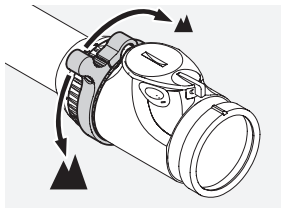

TL

THROW LEVER

USER MANUAL

SWAROVSKI OPTIK KG
6067 Absam, Austria
Tel. 00800/32425056
customerservice@swarovskioptik.com
SWAROVSKIOPTIK.COM

BA-709-01, 03/2020

SWAROVSKI
OPTIK

X5(i) 3,5-18x50 P

X5(i) 5-25x56 P