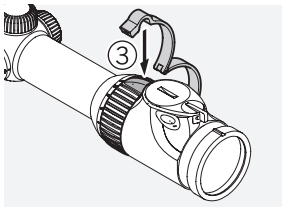

TL

THROW LEVER

USER MANUAL

SWAROVSKI OPTIK KG
6067 Absam, Austria
Tel. 00800/32425056
customerservice@swarovskioptik.com
SWAROVSKIOPTIK.COM

BA-709-01, 03/2020

SWAROVSKI
OPTIK

X5(i) 3,5-18x50 P

X5(i) 5-25x56 P