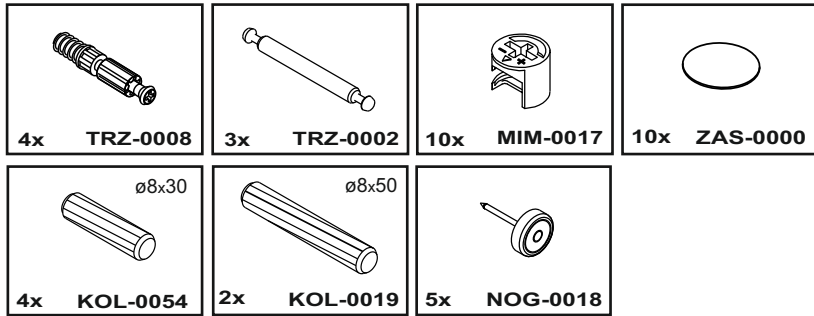

# Phoebe Side Table

## Assembly Instructions

URBAN OUTFITTERS

Nr	Dimension (in)			Quantity	Package
1	25.6	25.6	0.71	1	1-1
2	24.49	19.21	0.71	1	1-1
3	24.49	9.25	0.71	2	1-1