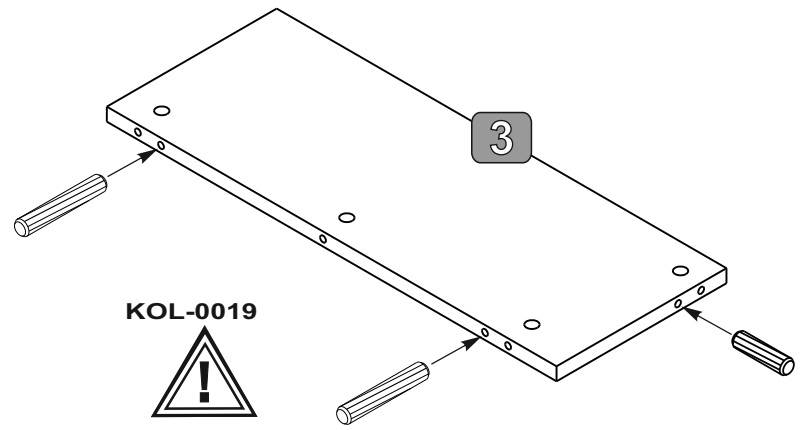

ø8x30	 ø8x50	
4x KOL-0054	2x KOL-0019	4x TRZ-0008