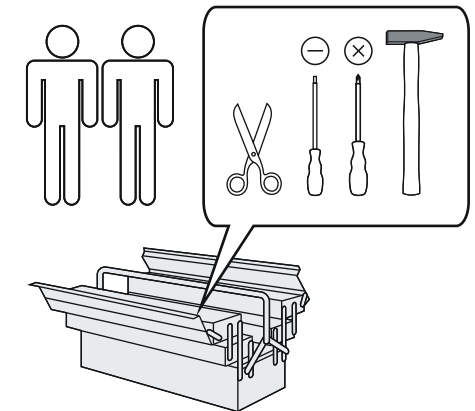

## Assembly Instructions

URBAN OUTFITTERS

Nr	Dimension (in)			Quantity	Package
1	25.6	25.6	0.71	1	1-1
2	24.49	19.21	0.71	1	1-1
3	24.49	9.25	0.71	2	1-1