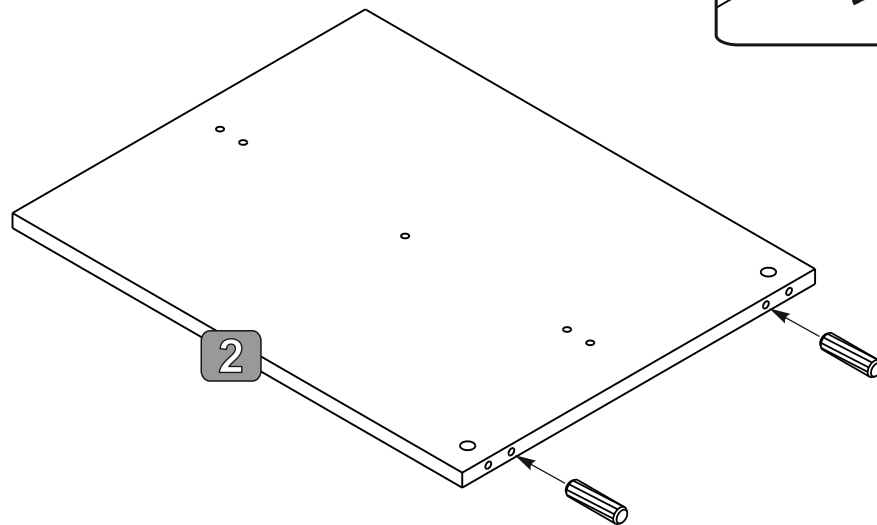

ø8x30	 ø8x50	
4x KOL-0054	2x KOL-0019	4x TRZ-0008