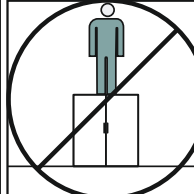

## Assembly Instructions

URBAN OUTFITTERS

Nr	Dimension (in)			Quantity	Package
1	25.6	25.6	0.71	1	1-1
2	24.49	19.21	0.71	1	1-1
3	24.49	9.25	0.71	2	1-1