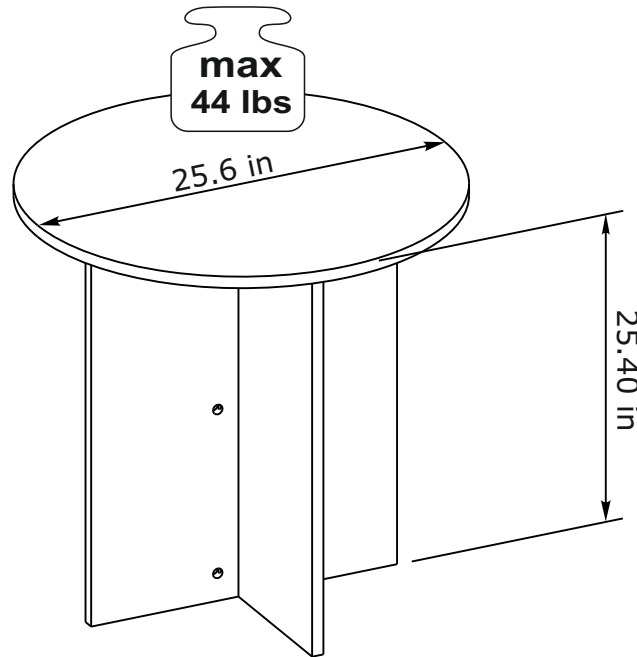

# Phoebe Side Table

## Assembly Instructions

URBAN OUTFITTERS

Nr	Dimension (in)			Quantity	Package
1	25.6	25.6	0.71	1	1-1
2	24.49	19.21	0.71	1	1-1
3	24.49	9.25	0.71	2	1-1