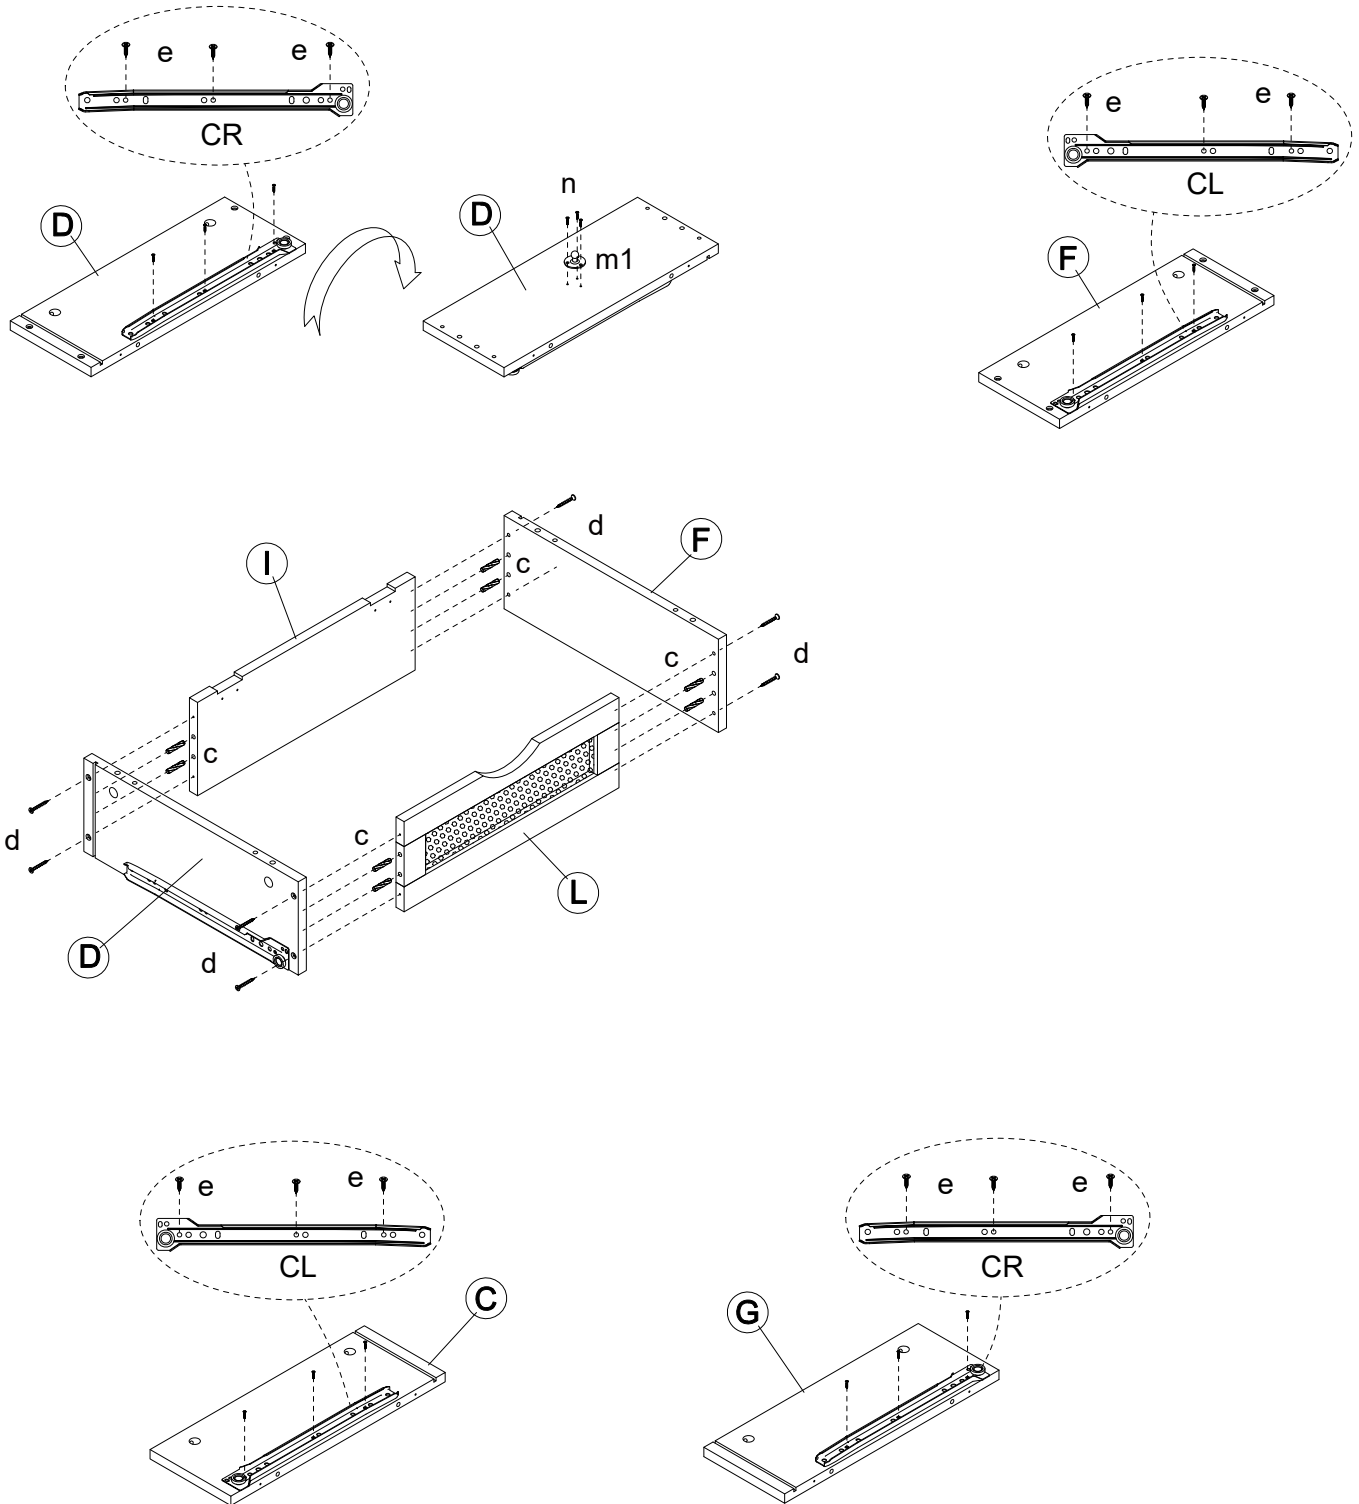

(l) Hinge
x2pcs

(m) Pneumatic Rod
x1pc

(n) Screw
[M3.5x12mm] x5pcs

(o) Protection Pad
x2pcs

(p) Wedge
x8pcs

(q) Screw
[M3x14mm] x8pcs

(CL) Outer Drawer Runner
x2pcs

(CR) Outer Drawer Runner
x2pcs

(DL) Outer Drawer Runner
x2pcs

(DR) Outer Drawer Runner
x2pcs

LILY DRESSING TABLE

URBAN OUTFITTERS

Assembly Instructions

STEP 1

LILY DRESSING TABLE

URBAN OUTFITTERS

Assembly Instructions

STEP 2

LILY DRESSING TABLE

URBAN OUTFITTERS

Assembly Instructions

STEP 3

STEP 4

LILY DRESSING TABLE