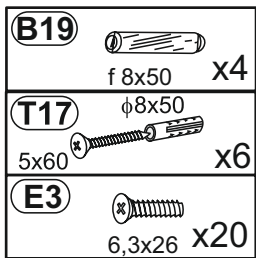

Fern Headboard

Assembly Instructions

URBAN OUTFITTERS

Nr				pcs
1	11,97	24	0,71	5
2	10	2,99	0,59	3
3	19,33	2,99	0,71	10

WARNING:

The included hardware is intended for attachment to drywall or wooden wall surfaces, contact your local hardware store to find the correct anchor for alternative wall-types such as stone or brick.

1

2

(B19)
f 8x50 x4

(B19)

(B19)

3

(T17) $\phi 8 \times 50$
5x60 x6

4