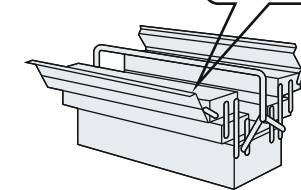

Fern Headboard

Assembly Instructions

URBAN OUTFITTERS

Nr				pcs
1	11,97	24	0,71	5
2	10	2,99	0,59	3
3	19,33	2,99	0,71	10

WARNING:

The included hardware is intended for attachment to drywall or wooden wall surfaces, contact your local hardware store to find the correct anchor for alternative wall-types such as stone or brick.

1

2

(B19)
f 8x50 x4

(B19)

(B19)

3

(T17) $\phi 8 \times 50$
5x60 x6

4