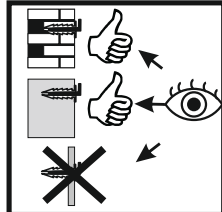

3

(T17) $\phi 8 \times 50$
5x60 x6