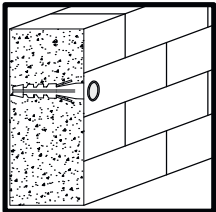

Fern Headboard

Assembly Instructions

URBAN OUTFITTERS

Nr				pcs
1	11,97	24	0,71	5
2	10	2,99	0,59	3
3	19,33	2,99	0,71	10

WARNING:

The included hardware is intended for attachment to drywall or wooden wall surfaces, contact your local hardware store to find the correct anchor for alternative wall-types such as stone or brick.

1

2

(B19)
f 8x50 x4

(B19)

(B19)

3

(T17) $\phi 8 \times 50$
5x60 x6

4