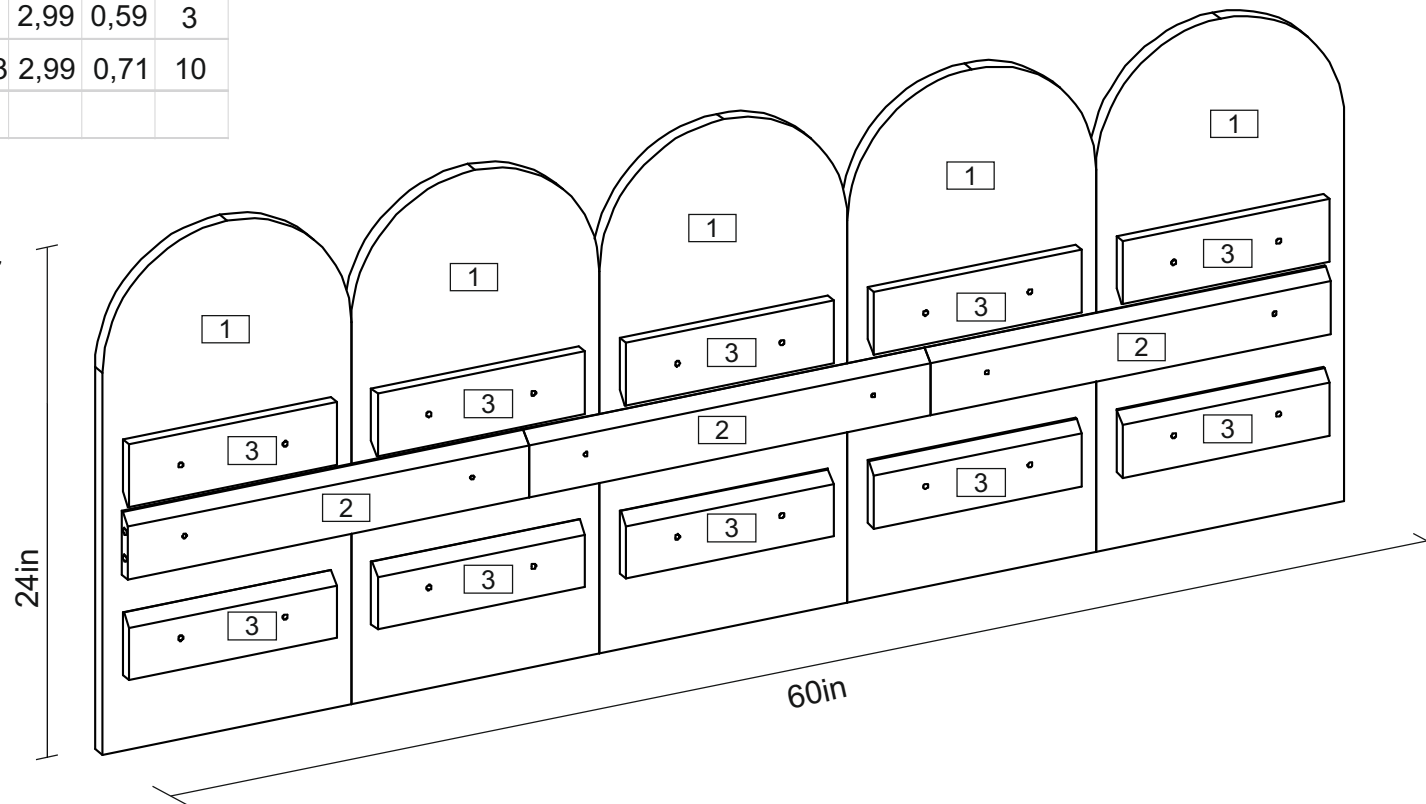

Fern Headboard

Assembly Instructions

URBAN OUTFITTERS

Nr				pcs
1	11,97	24	0,71	5
2	10	2,99	0,59	3
3	19,33	2,99	0,71	10

WARNING:

The included hardware is intended for attachment to drywall or wooden wall surfaces, contact your local hardware store to find the correct anchor for alternative wall-types such as stone or brick.

1

2

(B19)
f 8x50 x4

(B19)

(B19)

3

(T17) $\phi 8 \times 50$
5x60 x6

4