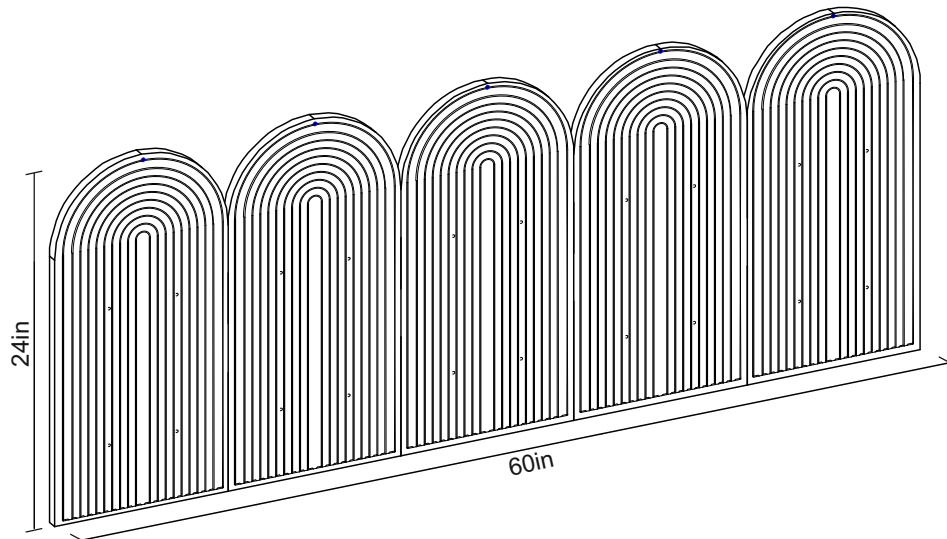

Fern Headboard

Assembly Instructions

URBAN OUTFITTERS

Nr				pcs
1	11,97	24	0,71	5
2	10	2,99	0,59	3
3	19,33	2,99	0,71	10

WARNING:

The included hardware is intended for attachment to drywall or wooden wall surfaces, contact your local hardware store to find the correct anchor for alternative wall-types such as stone or brick.

1

2

(B19)
f 8x50 x4

(B19)

(B19)

3

(T17) $\phi 8 \times 50$
5x60 x6

4