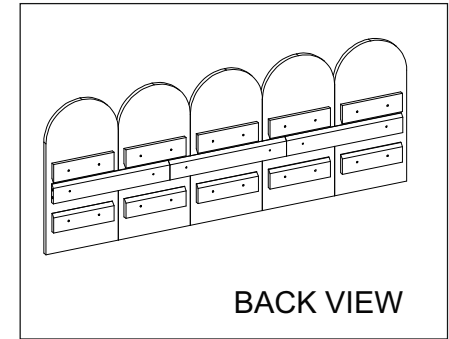

Fern Headboard

Assembly Instructions

URBAN OUTFITTERS

Nr				pcs
1	11,97	24	0,71	5
2	10	2,99	0,59	3
3	19,33	2,99	0,71	10

WARNING:

The included hardware is intended for attachment to drywall or wooden wall surfaces, contact your local hardware store to find the correct anchor for alternative wall-types such as stone or brick.