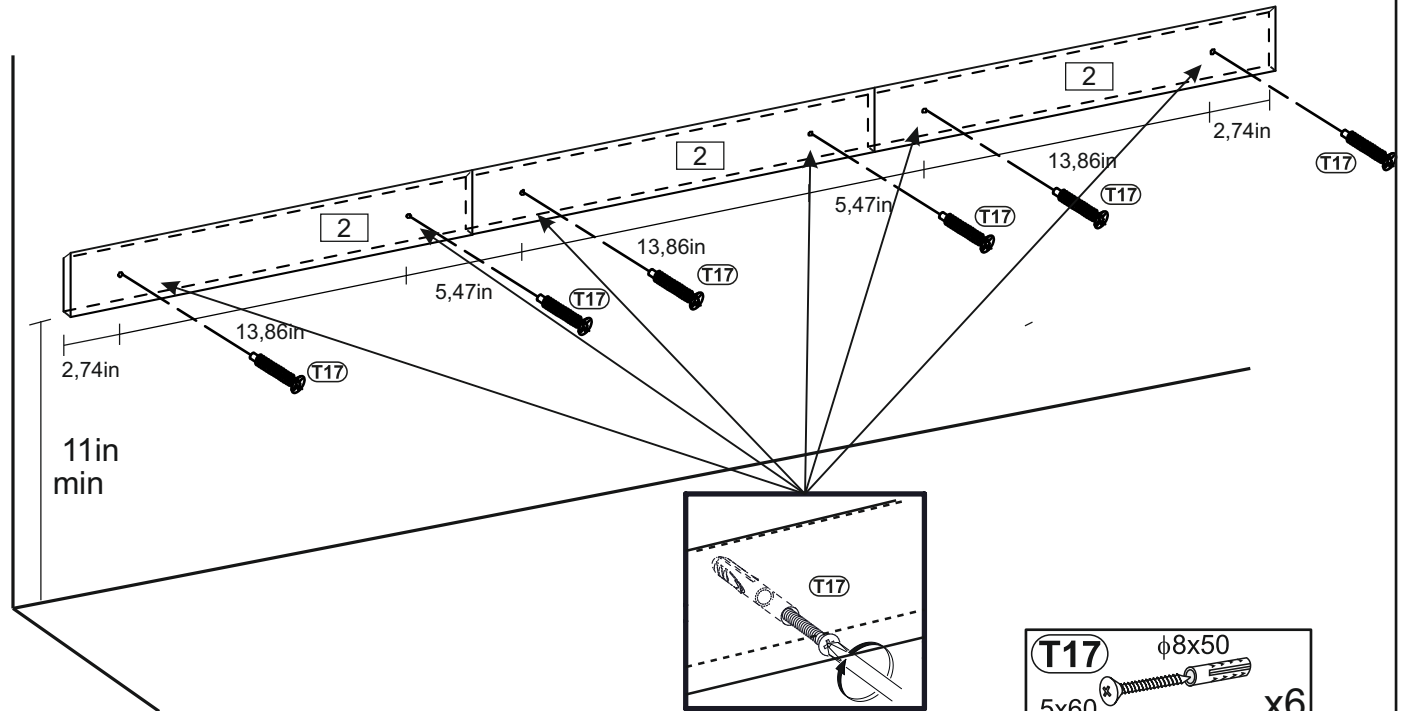

Fern Headboard

Assembly Instructions

URBAN OUTFITTERS

Nr				pcs
1	11,97	24	0,71	5
2	10	2,99	0,59	3
3	19,33	2,99	0,71	10

WARNING:

The included hardware is intended for attachment to drywall or wooden wall surfaces, contact your local hardware store to find the correct anchor for alternative wall-types such as stone or brick.

1

2

(B19)
f 8x50 x4

(B19)

(B19)

3

(T17) $\phi 8 \times 50$
5x60 x6

4