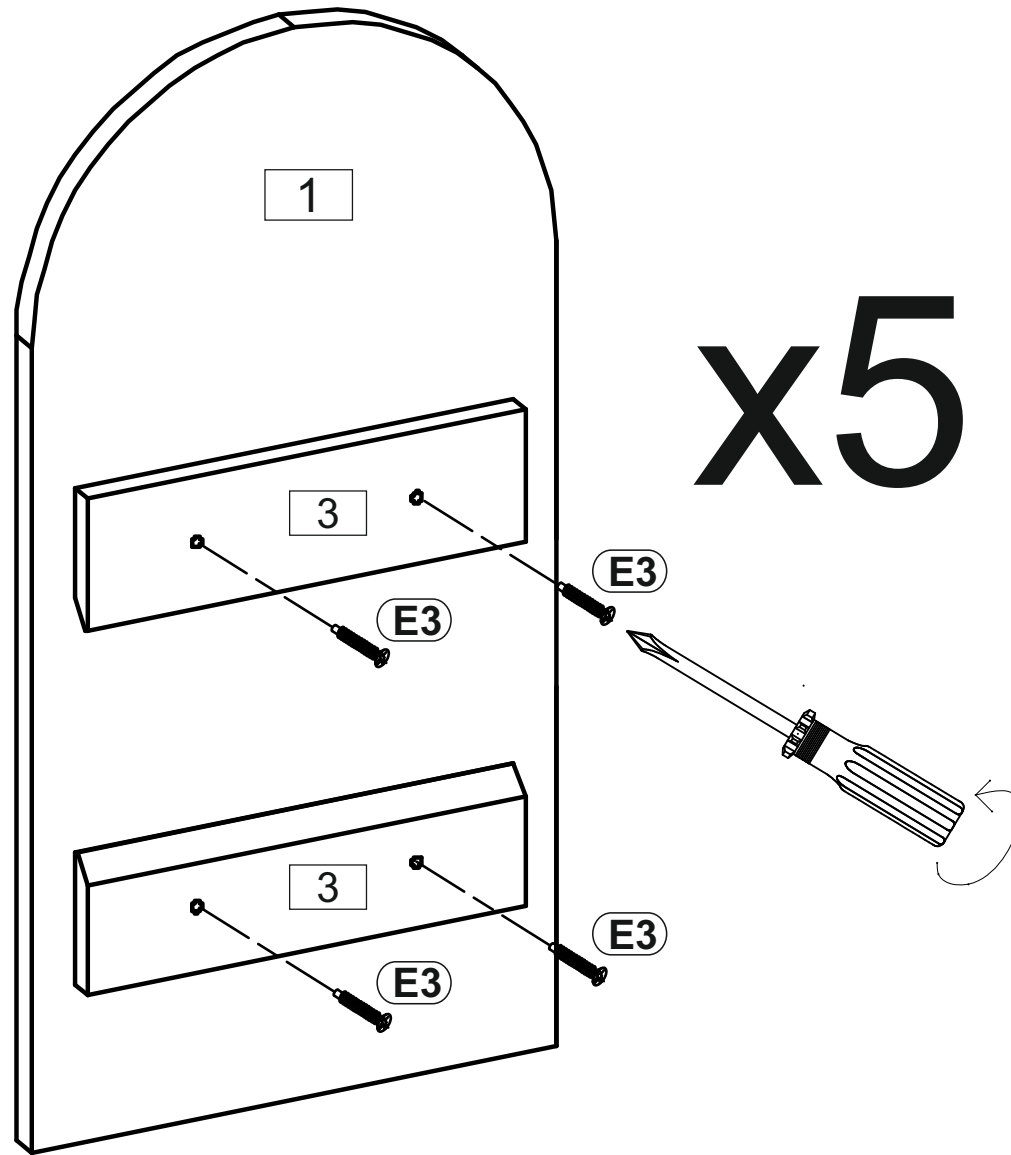

Fern Headboard

Assembly Instructions

URBAN OUTFITTERS

Nr				pcs
1	11,97	24	0,71	5
2	10	2,99	0,59	3
3	19,33	2,99	0,71	10

WARNING:

The included hardware is intended for attachment to drywall or wooden wall surfaces, contact your local hardware store to find the correct anchor for alternative wall-types such as stone or brick.

1

2

(B19)
f 8x50 x4

(B19)

(B19)

3

(T17) $\phi 8 \times 50$
5x60 x6

4