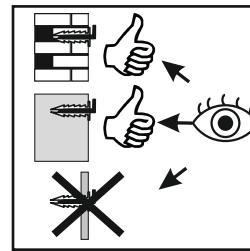

Fern Headboard

Assembly Instructions

URBAN OUTFITTERS

Nr				pcs
1	11,97	24	0,71	5
2	10	2,99	0,59	3
3	19,33	2,99	0,71	10

WARNING:

The included hardware is intended for attachment to drywall or wooden wall surfaces, contact your local hardware store to find the correct anchor for alternative wall-types such as stone or brick.