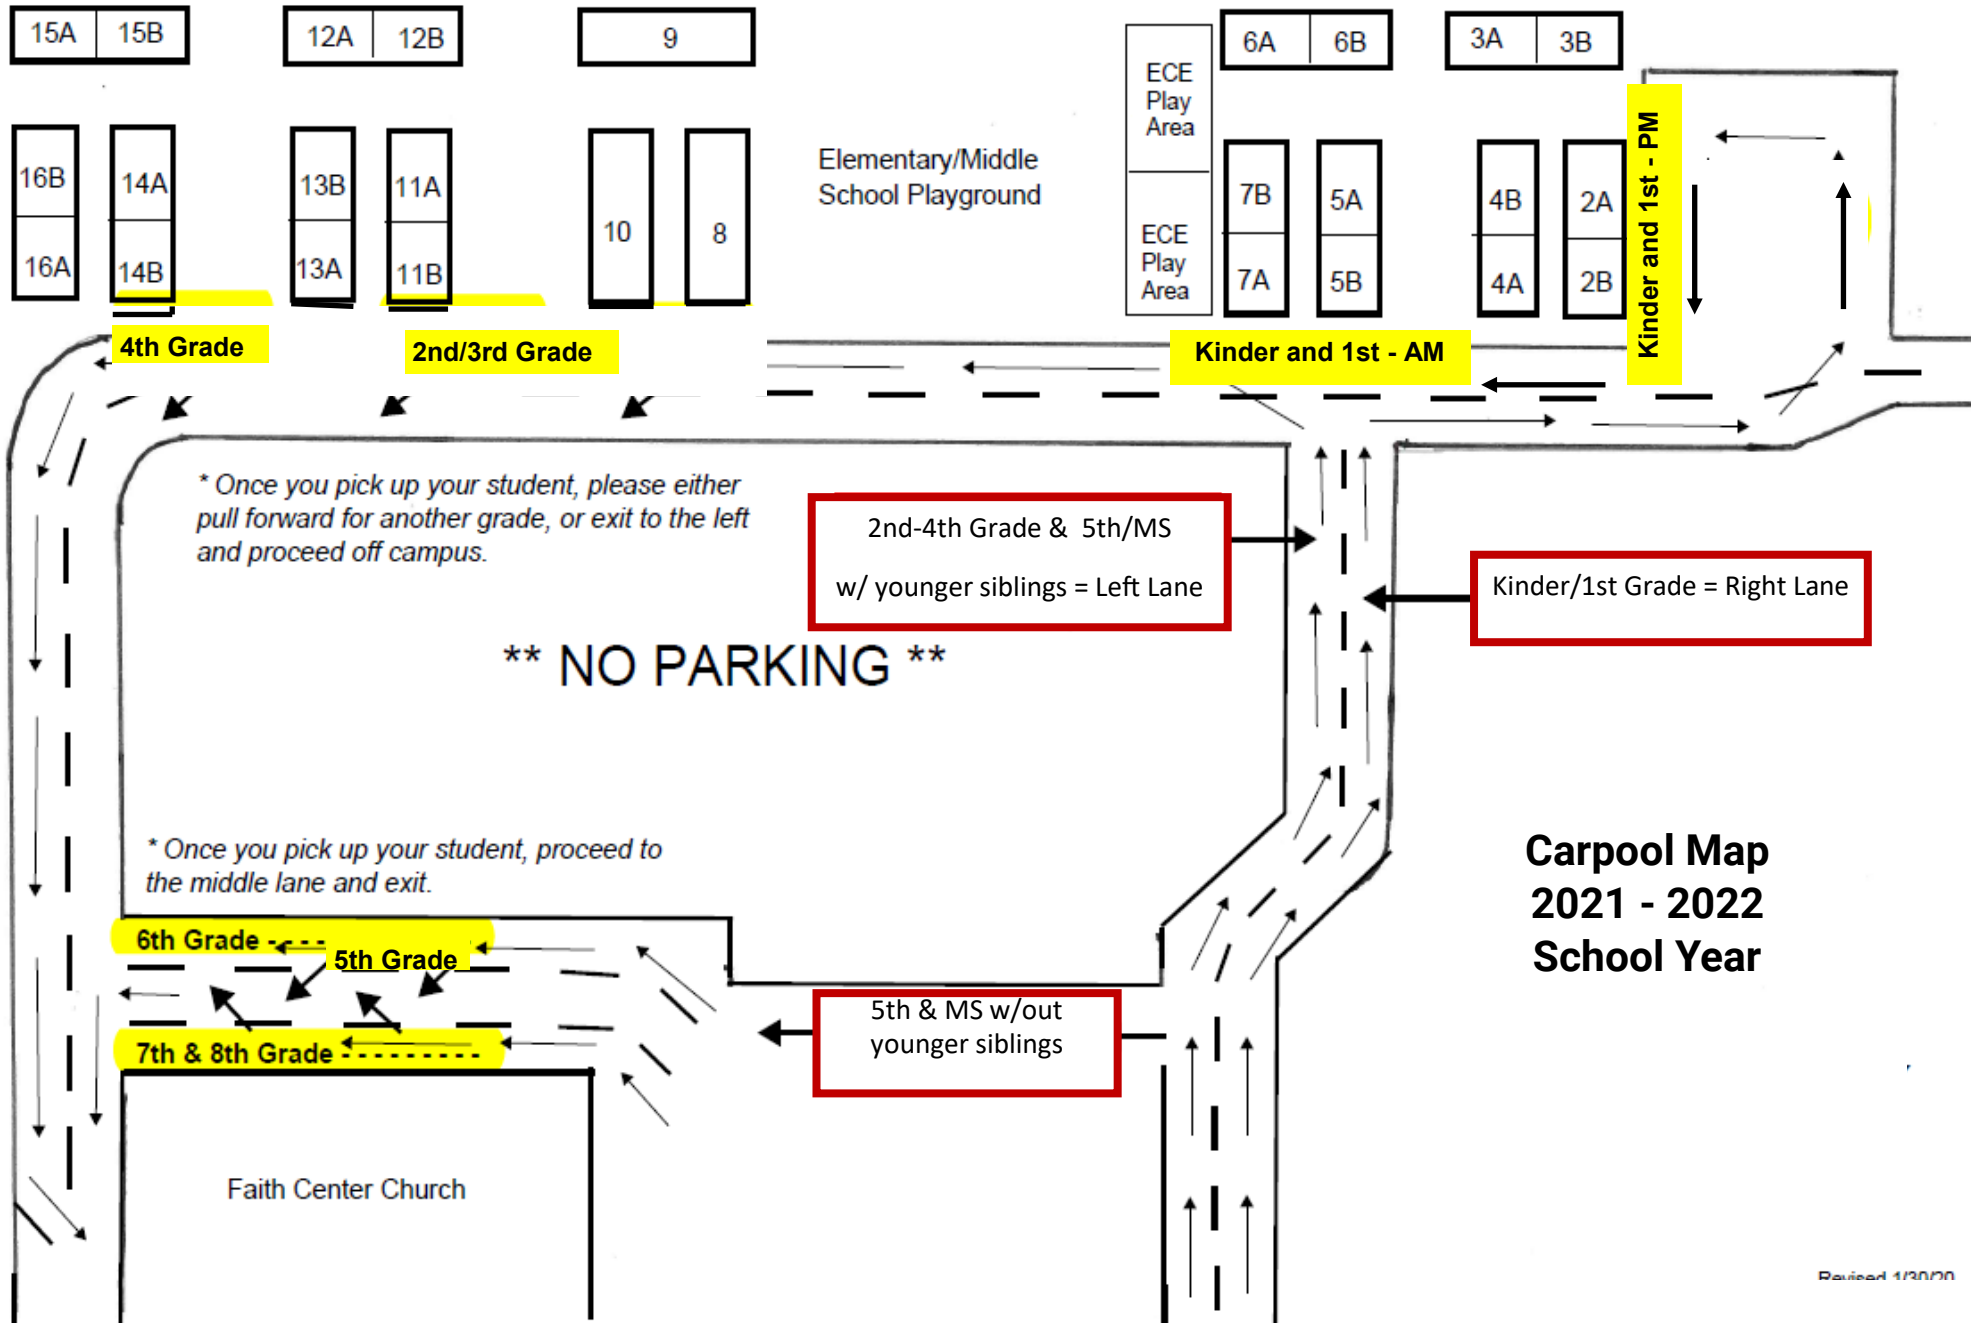

Cornerstone CHRISTIAN ACADEMY

FOR LEARNING & LEADERSHIP

Carpool Map 2021 - 2022 School Year