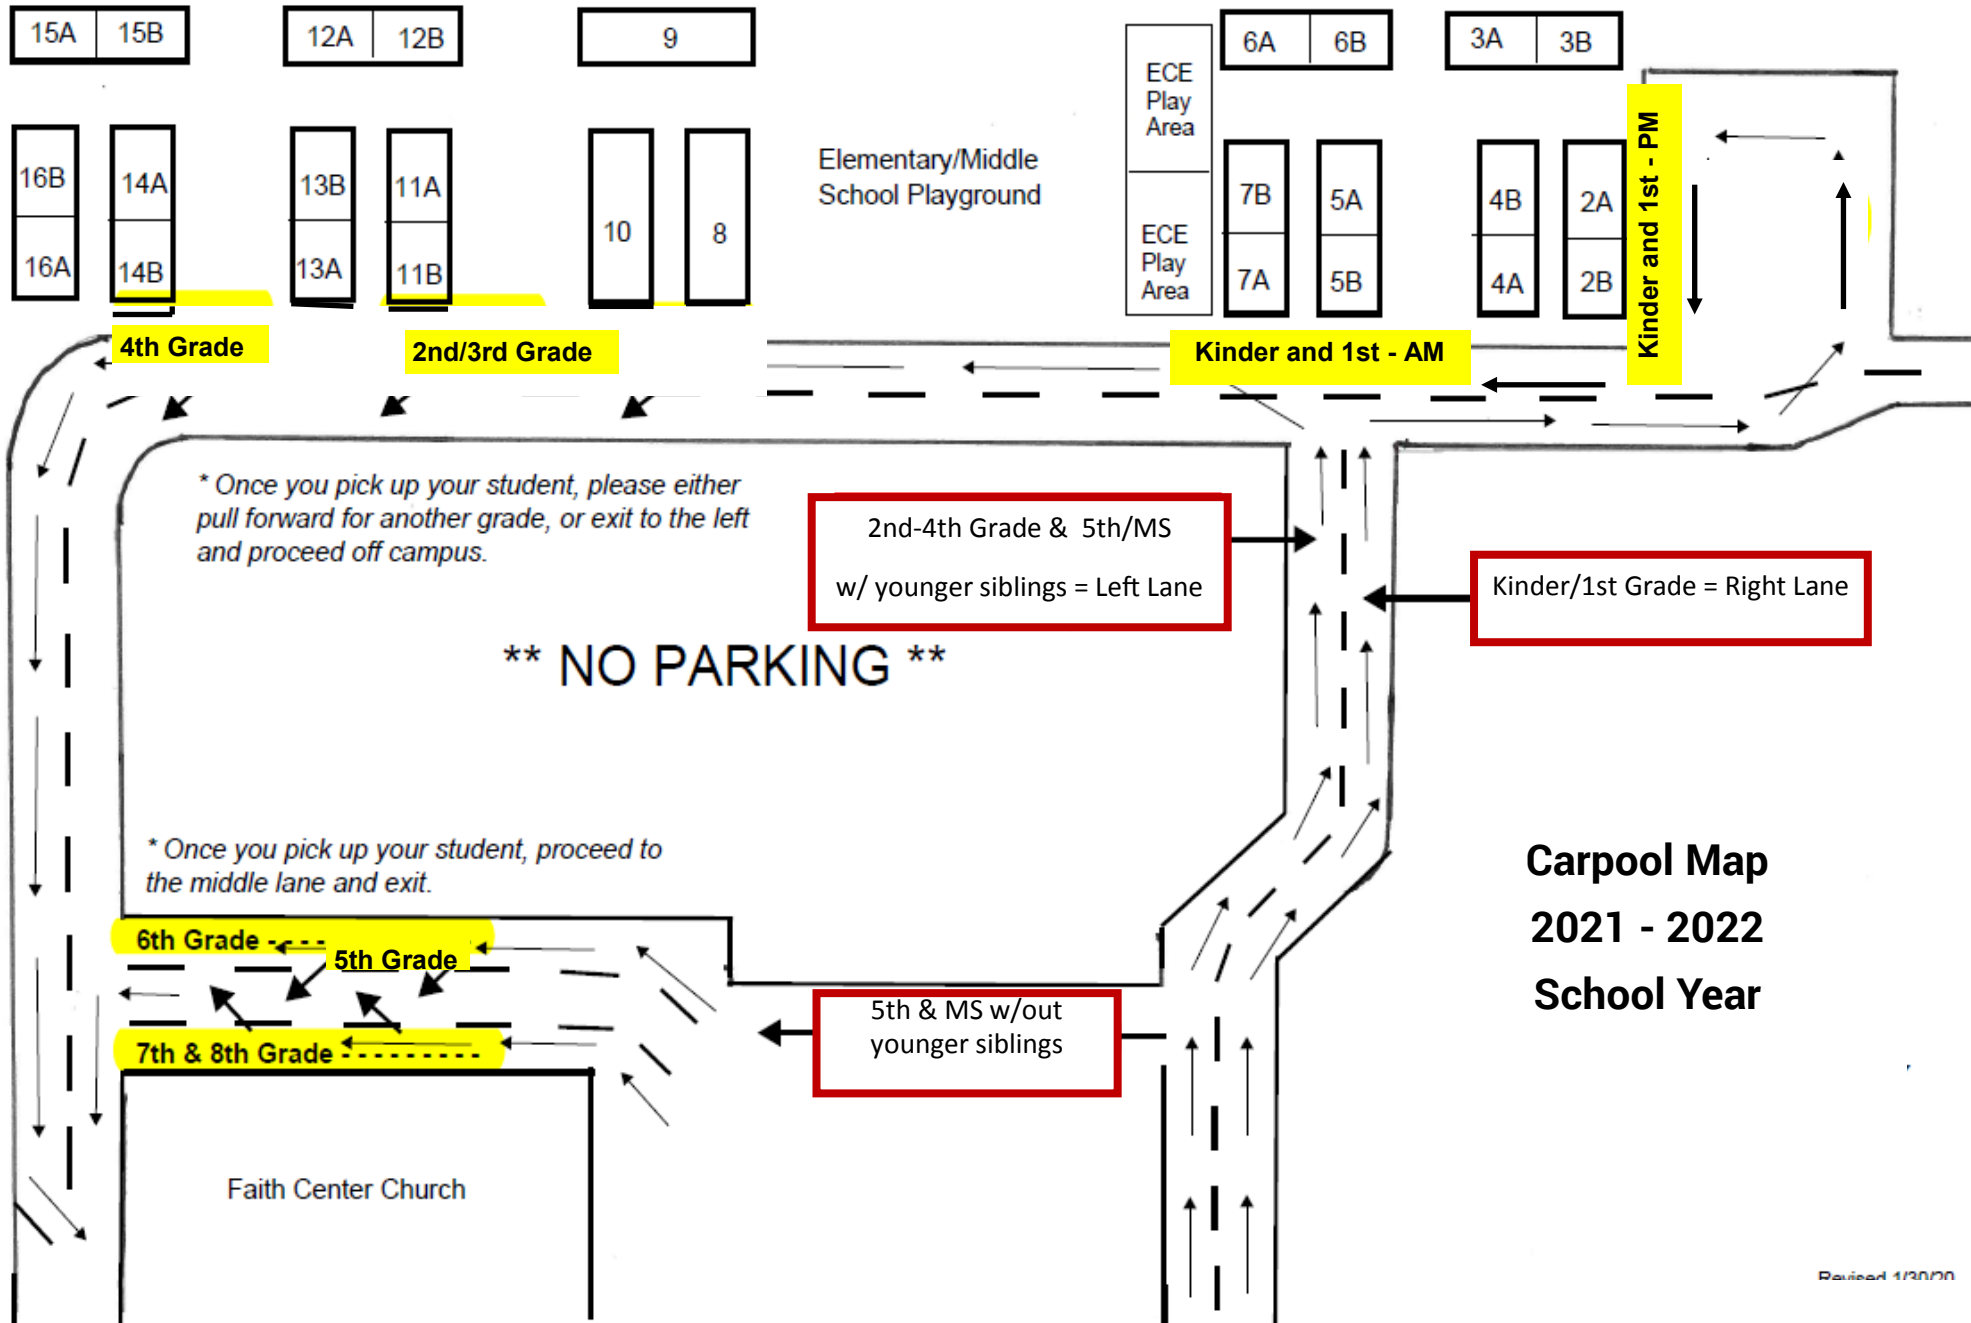

Cornerstone CHRISTIAN ACADEMY

FOR LEARNING & LEADERSHIP

Carpool Map 2021 - 2022 School Year