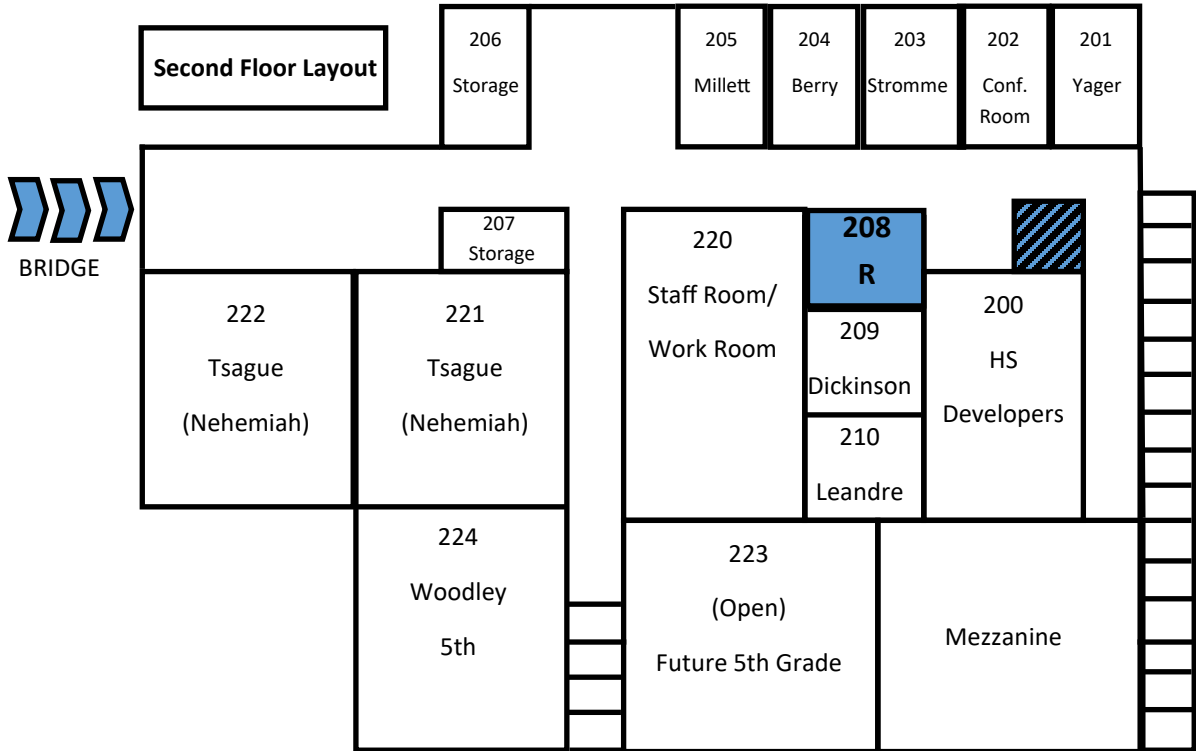

Cornerstone Christian Academy - Battle Ground Campus Map - 715 NW Onsdorff Blvd., Battle Ground, WA

Cornerstone
 CHRISTIAN ACADEMY
 FOR LEARNING & LEADERSHIP