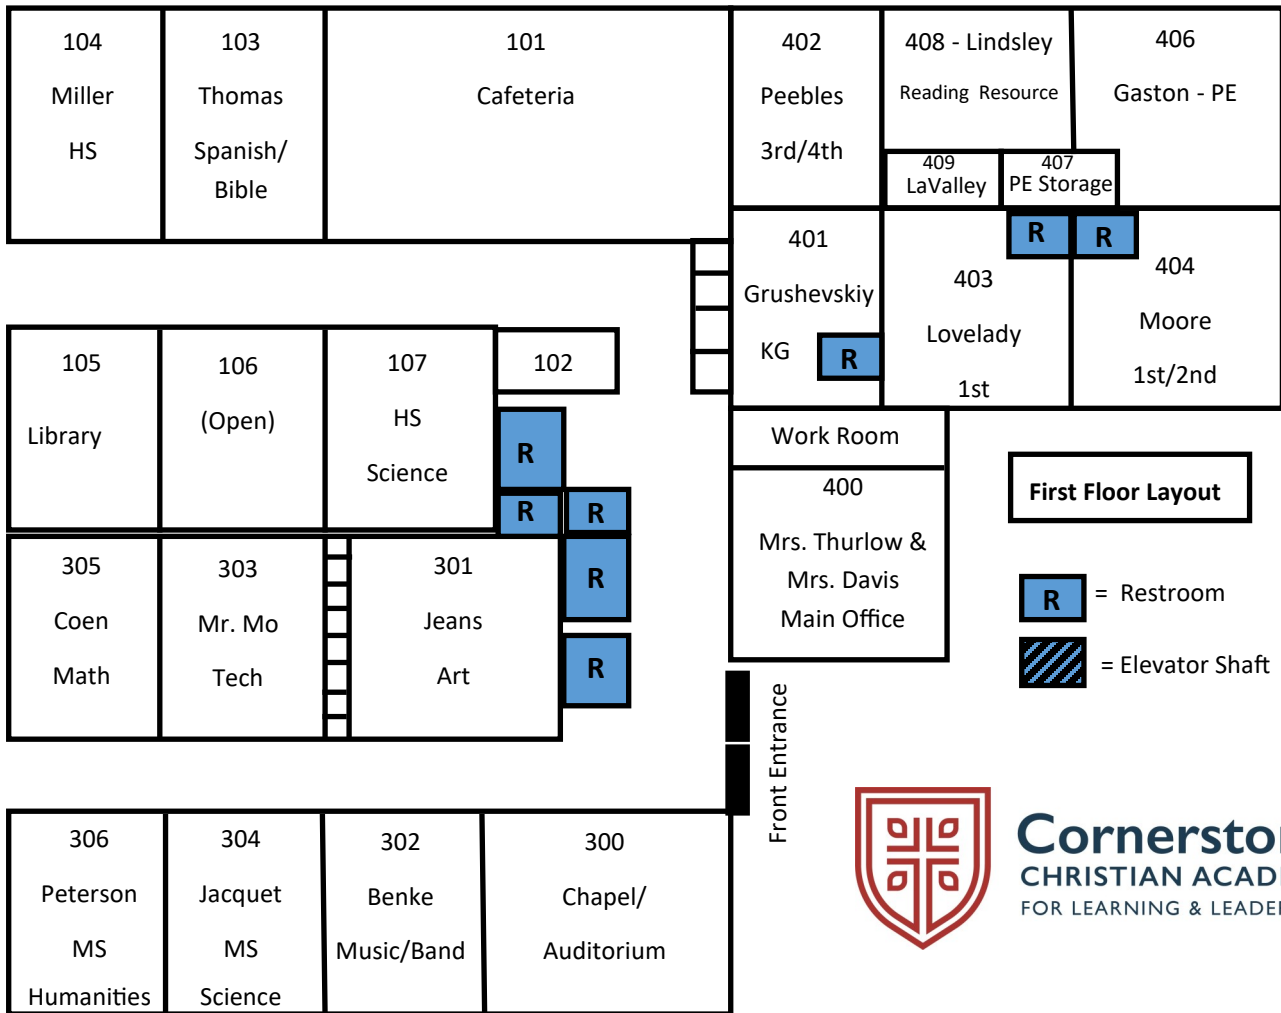

Cornerstone Christian Academy - Battle Ground Campus Map - 715 NW Onsdorff Blvd., Battle Ground, WA

Cornerstone
 CHRISTIAN ACADEMY
 FOR LEARNING & LEADERSHIP