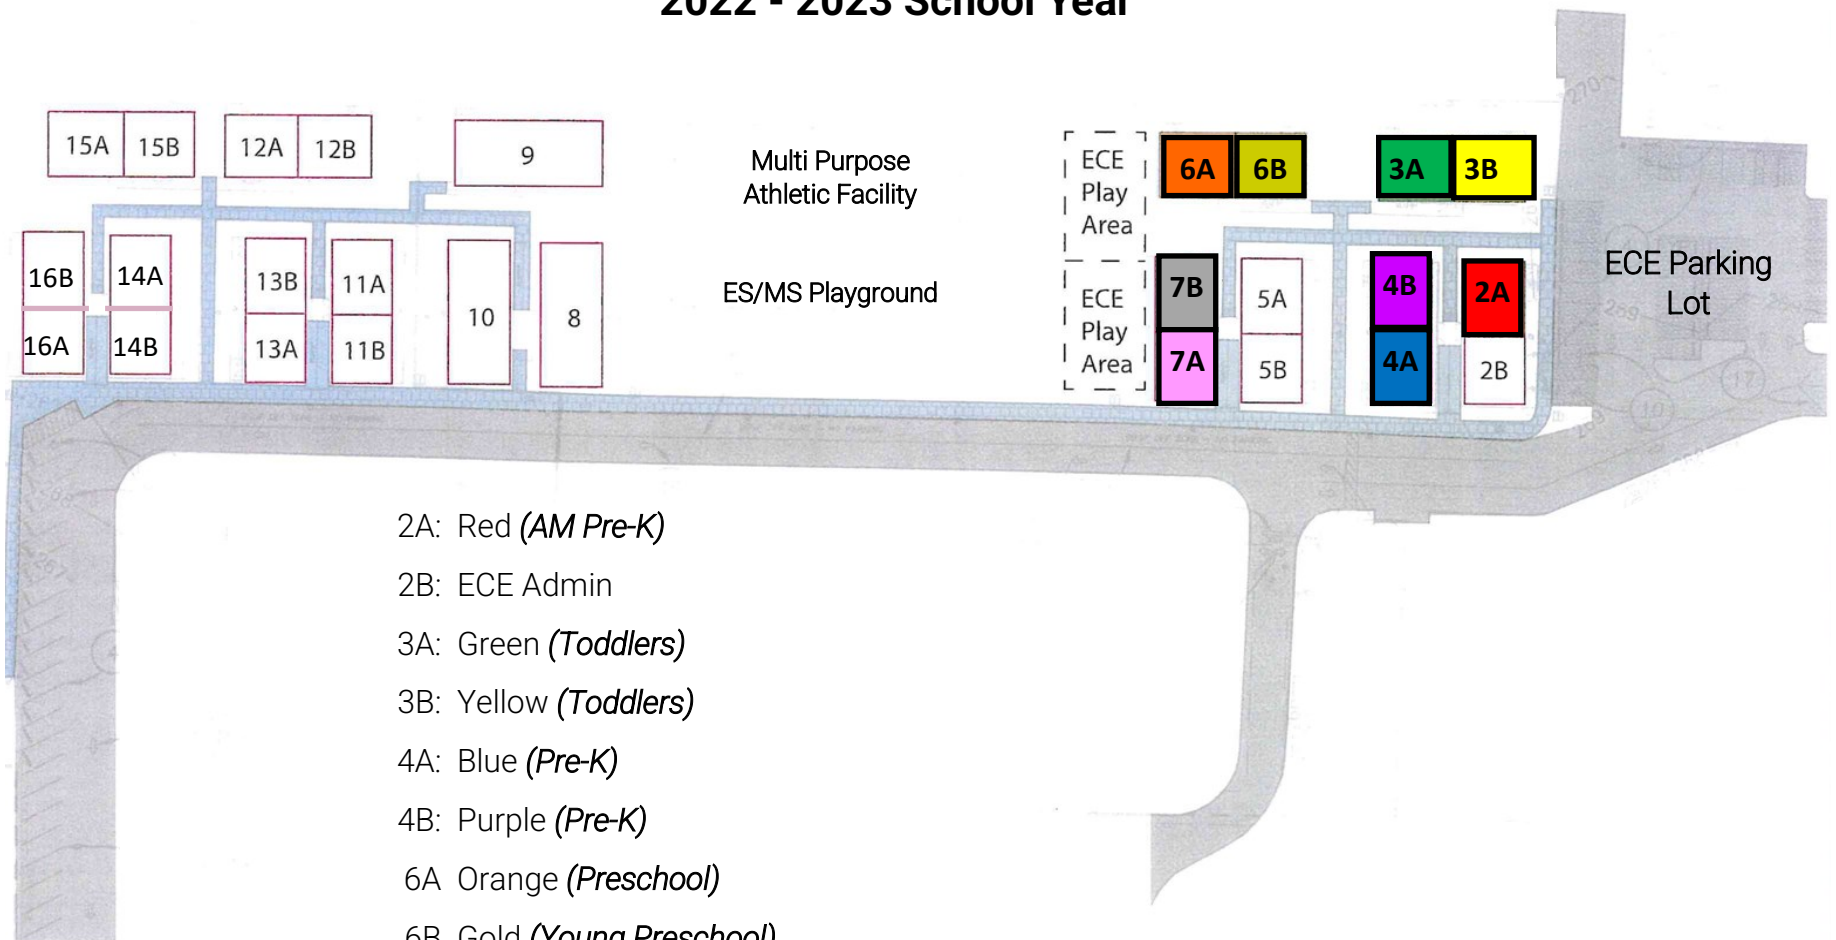

ECE Campus Map 2022 - 2023 School Year

- 2A: Red (*AM Pre-K*)
- 2B: ECE Admin
- 3A: Green (*Toddlers*)
- 3B: Yellow (*Toddlers*)
- 4A: Blue (*Pre-K*)
- 4B: Purple (*Pre-K*)
- 6A: Orange (*Preschool*)
- 6B: Gold (*Young Preschool*)
- 7A: Pink (*AM Preschool*)
- 7B: Silver (*AM Pre-K*)
- 9: Music/Extended Care