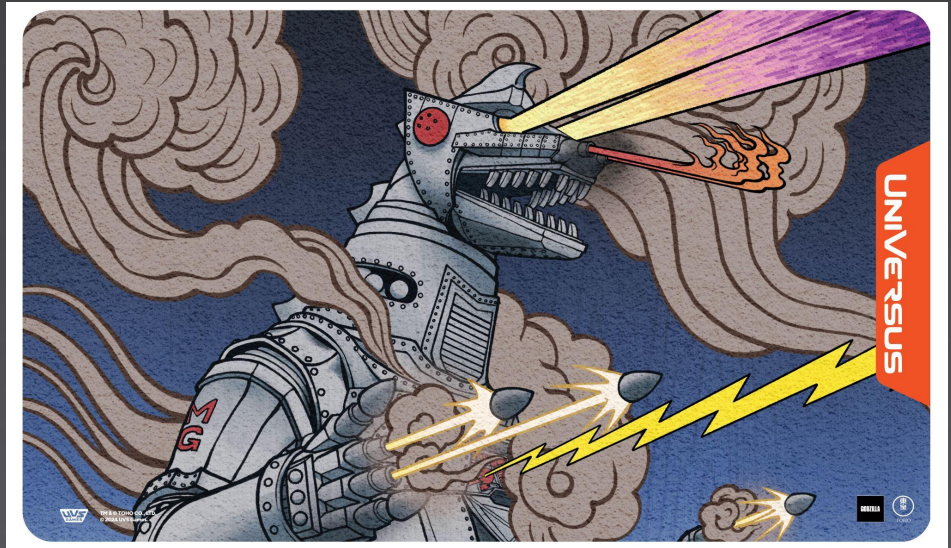

UNIVERSUS

GODZILLA

GODZILLA PLAYMAT Mechagodzilla - Bionic Menace

PRODUCT INFORMATION

Product Code:
UVSCHA03-GZ-PM3

MSRP: $24.99

Dimensions (in): 15.4 x 2.9 x 2.6

Unit Weight: 0.75 lbs

Case Qty: 6

Case Dims. (in): 16 x 8.25 x 5

Case Weight: 4.6 lbs

Country of Origin: USA

UPC: 810155270377