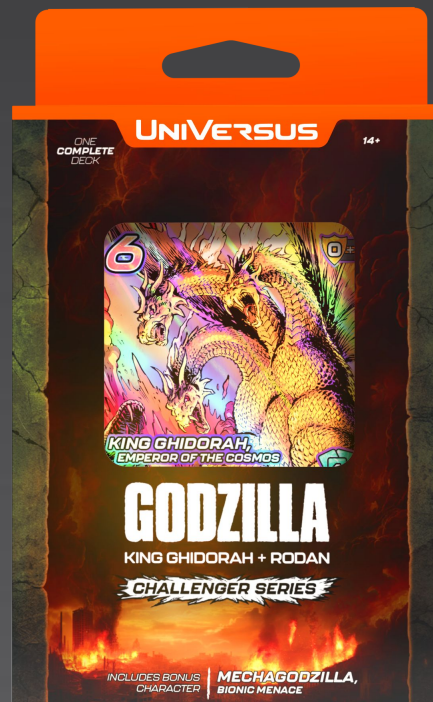

- An advanced, ready-to-play 60 card deck that includes 2 characters plus a bonus *Mechagodzilla, Kiryu* card
- Includes a booklet featuring a card checklist as well as information for new players
- Includes a collector booster pack, featuring 6 Random Alt-Art or Foil Cards found in this Challenger Series release
- Two primary character options give you more ways to play the deck. Included are both *Godzilla* and *Mothra* character cards
- Limited availability in an 4 count display

GODZILLA

KING GHIDORAH + RODAN

CHALLENGER SERIES

GODZILLA CHALLENGER SERIES: King Ghidorah & Rodan

PRODUCT INFORMATION

Product Code: UVSCHA03KRMD

MSRP: \$34.99 (single deck)
\$139.96 (display)

Dimensions (in):
3.8 x 5.3 x 1.25 (single deck)
7.9 x 5.4 x 2.7 (display)

King Ghidorah and Rodan bring mayhem and destruction!

In this exciting new Challenger Series, you can use the violent power of King Ghidorah or the rage of Rodan to vanquish your foes. Included in the deck as a bonus character is Mechagodzilla, Bionic Menace! A great deck for fans of Godzilla and veteran UniVersus players alike!

- An advanced, ready-to-play 60 card deck that includes 2 characters plus a bonus *Mechagodzilla, Silver King of Monsters* card
- Includes a collector booster pack, featuring 6 Random Alt-Art or Foil Cards found in this Challenger Series release
- Includes a booklet featuring a card checklist as well as information for new players
- Two primary character options give you more ways to play the deck. Included are both *King Ghidorah and Rodan* character cards
- Limited availability in a 4 count display